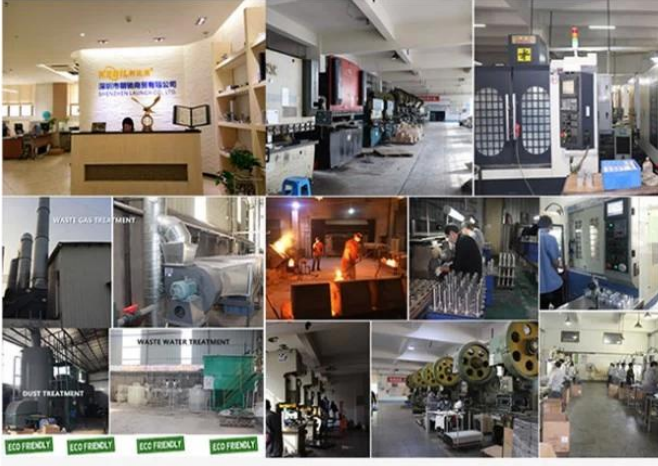

## ABOUT US

Shenzhen Launch Co., Ltd was established in 2004, located at Nanshan District, Shenzhen, and one hour by car from Hongkong International Airport. Our main products are high-grade building materials including stainless steel balustrade post, staircase handrail, balcony guardrail, swimming pool fence and other high-grade building materials. All the products are designed strictly according to the high-end market requirements. We have our own factory in Tangxia Town, Dongguan, with more than 50 sets of various precision equipments, such as CNC lathe, milling machine, punching machine, pipe cutter, argon welder, drilling machine, polisher, etc. which can provide customers with complete product processing services.