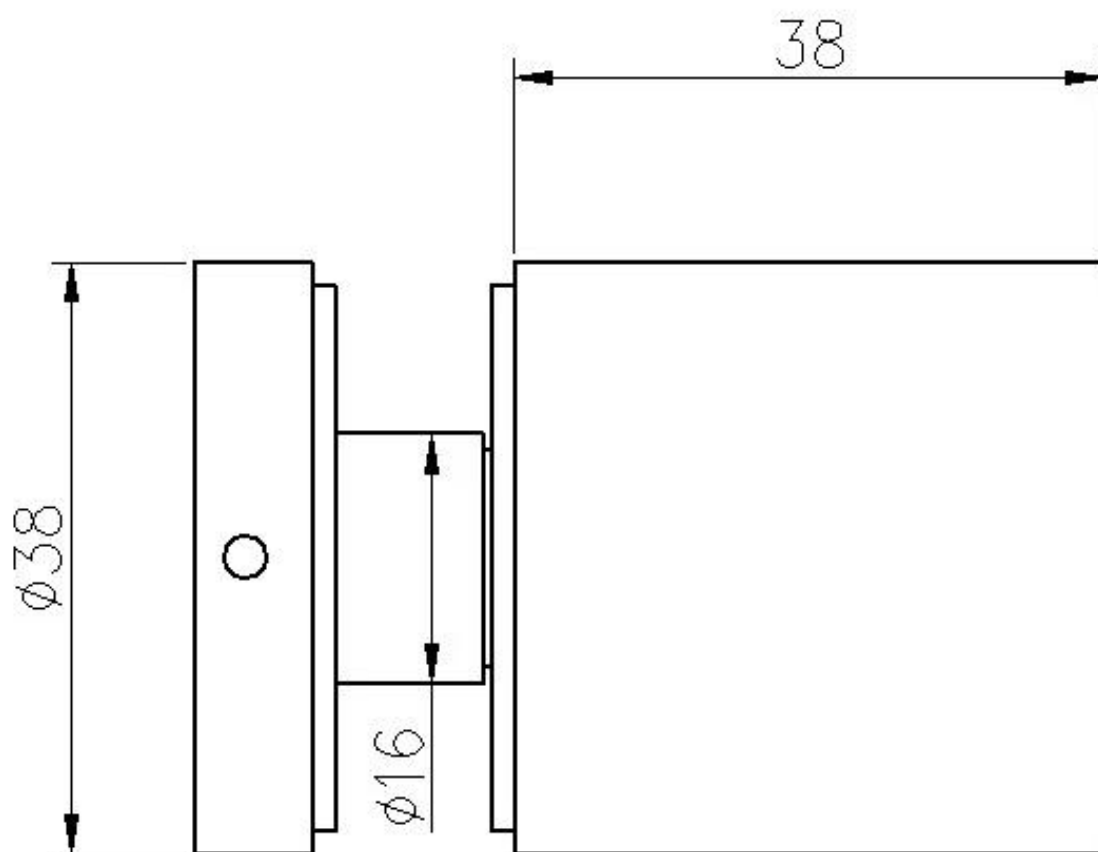

□□□□□□ □□ □□□□ □□□ □□□□□□ □□□□□□

Part No.	Material	Finish	Body	Bolt size
<ul style="list-style-type: none"> SF-30 SF-40 SF-50 SF-50A 	<ul style="list-style-type: none"> AISI 304 AISI 316 	<ul style="list-style-type: none"> Satin Mirror 	<ul style="list-style-type: none"> 30x10; 30x25mm 40x10; 40x30mm 50x12; 50x30mm 50x12; 50x50mm silicon rubber gasket included 	<ul style="list-style-type: none"> M10x120 bolt M10x72 wood screw M8x100 bolt M8 x72 wood screw

Part No.	Material	Finish	Body	Bolt size
<ul style="list-style-type: none"> SF-38Z 	<ul style="list-style-type: none"> AISI 304 AISI 316 	<ul style="list-style-type: none"> Satin Mirror 	<ul style="list-style-type: none"> hollow type 38x7.5;38x38mm silicon rubber gasket included 	<ul style="list-style-type: none"> M8x70 hexagonal screw

Part No.	Material	Finish	Body	Mounting plate size
<ul style="list-style-type: none"> SF-50T 	<ul style="list-style-type: none"> AISI 304 AISI 316 	<ul style="list-style-type: none"> Satin Mirror 	<ul style="list-style-type: none"> 50x10;50x30mm silicon rubber gasket included 	<ul style="list-style-type: none"> 200x100x10mm