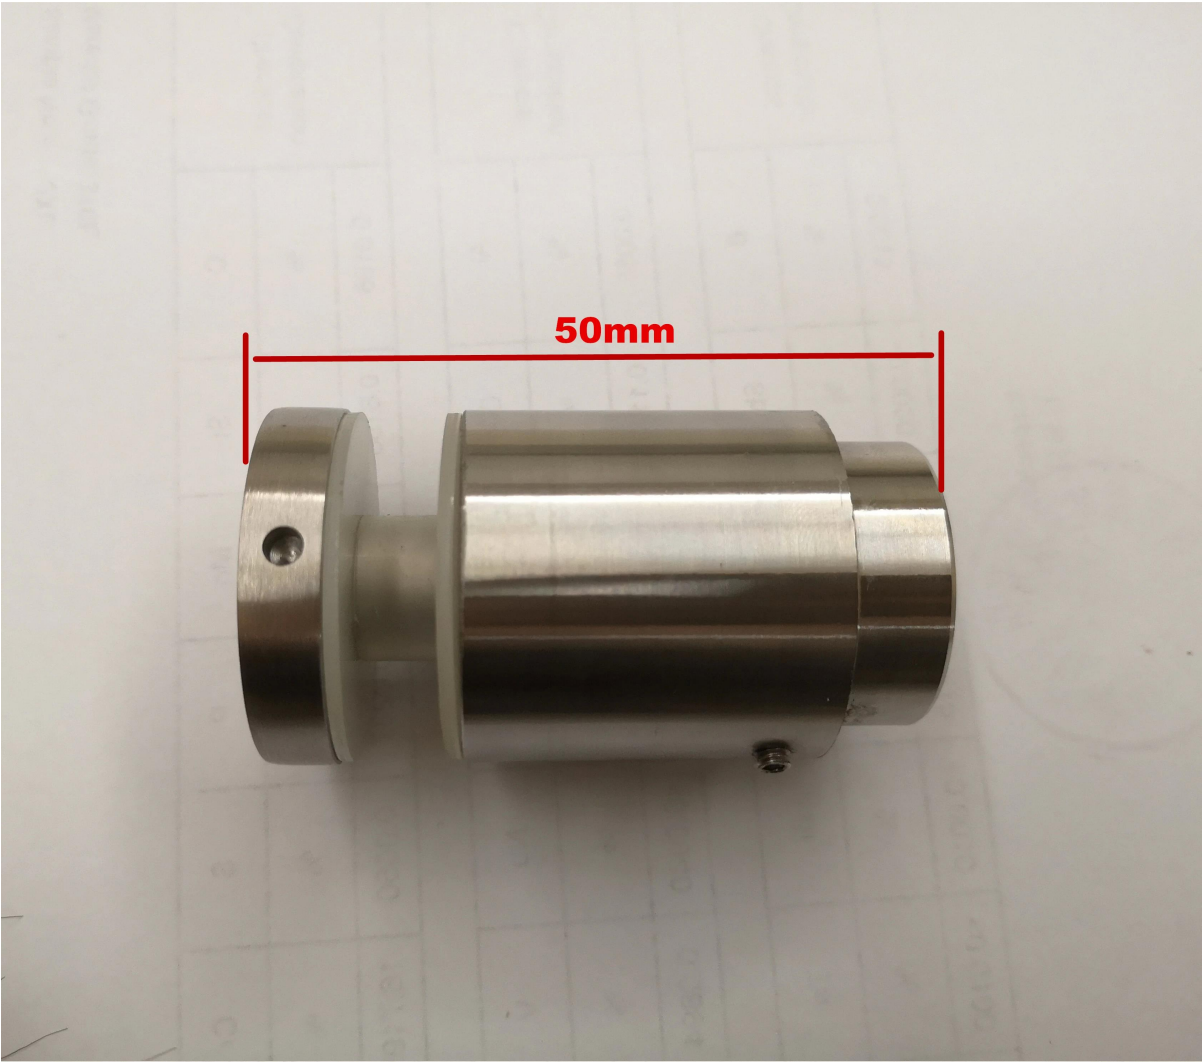

□□□□□□ □□ □□□□ □□□ □□□□□□ □□□□□□

Part No.	Material	Finish	Body	Bolt size
<ul style="list-style-type: none"> SF-30 SF-40 SF-50 SF-50A 	<ul style="list-style-type: none"> AISI 304 AISI 316 	<ul style="list-style-type: none"> Satin Mirror 	<ul style="list-style-type: none"> 30x10; 30x25mm 40x10; 40x30mm 50x12; 50x30mm 50x12; 50x50mm silicon rubber gasket included 	<ul style="list-style-type: none"> M10x120 bolt M10x72 wood screw M8x100 bolt M8 x72 wood screw

Part No.	Material	Finish	Body	Bolt size
<ul style="list-style-type: none"> SF-38Z 	<ul style="list-style-type: none"> AISI 304 AISI 316 	<ul style="list-style-type: none"> Satin Mirror 	<ul style="list-style-type: none"> hollow type 38x7.5;38x38mm silicon rubber gasket included 	<ul style="list-style-type: none"> M8x70 hexagonal screw

Part No.	Material	Finish	Body	Mounting plate size
<ul style="list-style-type: none"> SF-50T 	<ul style="list-style-type: none"> AISI 304 AISI 316 	<ul style="list-style-type: none"> Satin Mirror 	<ul style="list-style-type: none"> 50x10;50x30mm silicon rubber gasket included 	<ul style="list-style-type: none"> 200x100x10mm