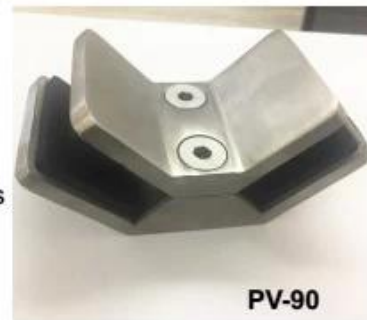

BC-80x35

- Square 80x35mm clamps
- To hold 180° glass panels
- For 8-12mm glass

CB-90

- Corner glass clamp
- To hold 90° glass panels
- For 8-12mm glass

BC-60

- Round φ60mm clamps
- To hold 180° glass panels
- For 8-12mm glass