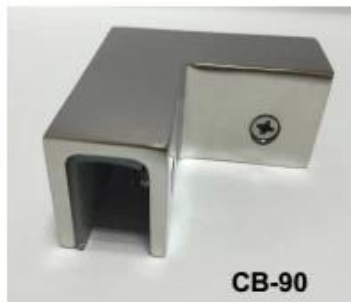

Part No.	Material	Finish	Size	Glass thickness
• G104	• AISI 304	• Satin	• 52x40x29mm	• 8-10mm
• G104R	• AISI 316	• Mirror	• 52x40x29mm	• 8-10mm

Part No.	Material	Finish	Size	Glass thickness
• G105	• AISI 304	• Satin	• 55x45x29mm	• 10-12mm
• G105R	• AISI 316	• Mirror	• 58x45x29mm	• 10-12mm

Part No.	Material	Finish	Size	Glass thickness
• G106	• AISI 304	• Satin	• 50x40x25mm	• 6-8mm
• G106R	• AISI 316	• Mirror	• 52x40x25mm	• Used at corner

Part No.	Material	Finish	Size	Glass thickness
• G107	• AISI 304	• Satin	• 63x45x28mm	• 10mm
• G107R	• AISI 316	• Mirror	• 66x45x28mm	• 10mm

Part No.	Material	Finish	Size	Glass thickness
• G108	• AISI 304	• Satin	• 55x5x25mm	• 8-12mm
• G108R	• AISI 316	• Mirror	• 58x5x25mm	• 8-12mm

Part No.	Material	Finish	Size	Glass thickness
• BC-60	• AISI 304	• Satin	• Dia 60mm	• 8-12mm
	• AISI 316	• Mirror		

Part No.	Material	Finish	Size	Glass thickness
• BC-80x35	• AISI 304	• Satin	• 80x35mm	• 8-12mm
	• AISI 316	• Mirror		

Part No.	Material	Finish	Size	Glass thickness
• CB-180	• AISI 304	• Satin	• glass to wall	• 8-12mm
	• AISI 316	• Mirror		

Part No.	Material	Finish	Size	Glass thickness
• CB-90	• AISI 304	• Satin	• 52x52x25mm	• 8-12mm
	• AISI 316	• Mirror		

Part No.	Material	Finish	Size	Glass thickness
• PV-60	• AISI 304	• Satin	• 50x51.3mm	• 8-12mm
	• AISI 316	• Mirror		

Part No.	Material	Finish	Size	Glass thickness
• PV-180	• AISI 304	• Satin	• 60x25mm	• 10-12mm
	• AISI 316	• Mirror		

- Square 80x35mm clamps
- To hold 180° glass panels
- For 8-12mm glass

- Corner glass clamp
- To hold 90° glass panels
- For 8-12mm glass