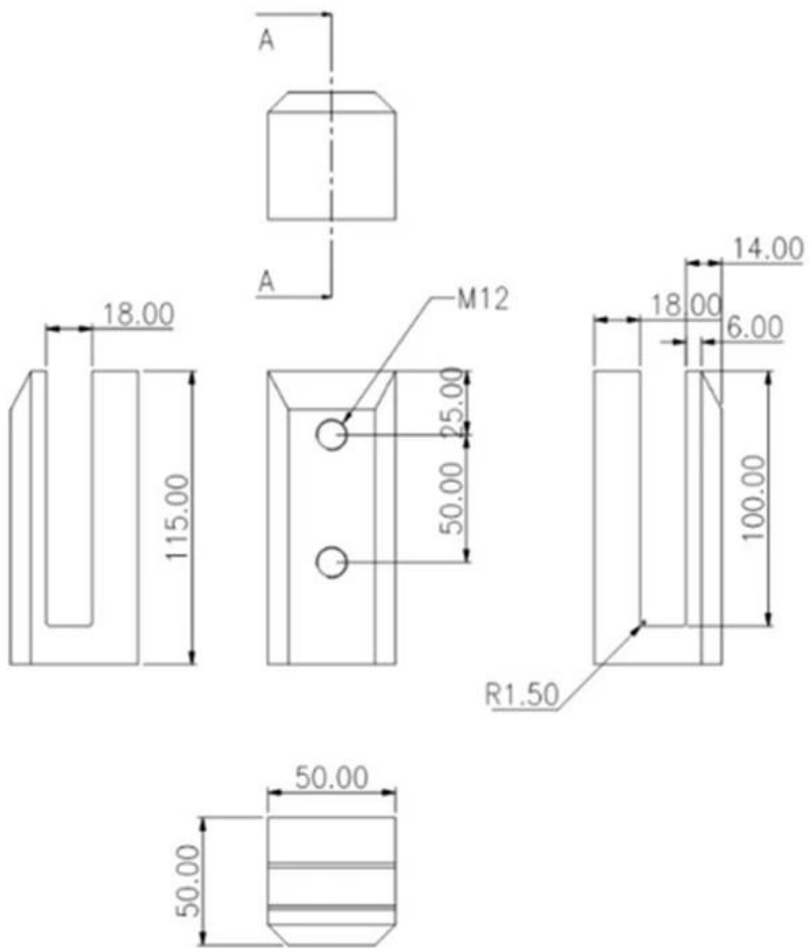

Figure 2: Components of the mold assembly.