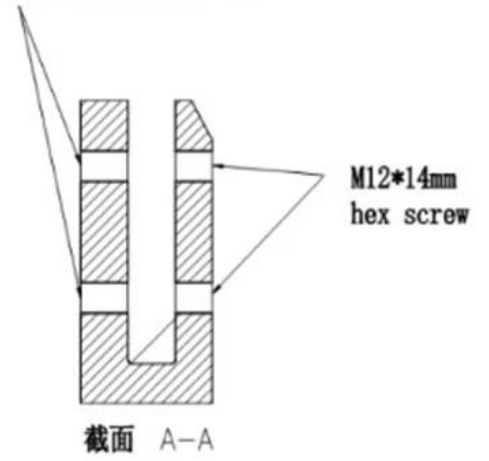

1. Suit for M12*120mm machined bolt for concrete
2. Suit for M12*120mm lager bolt for wood