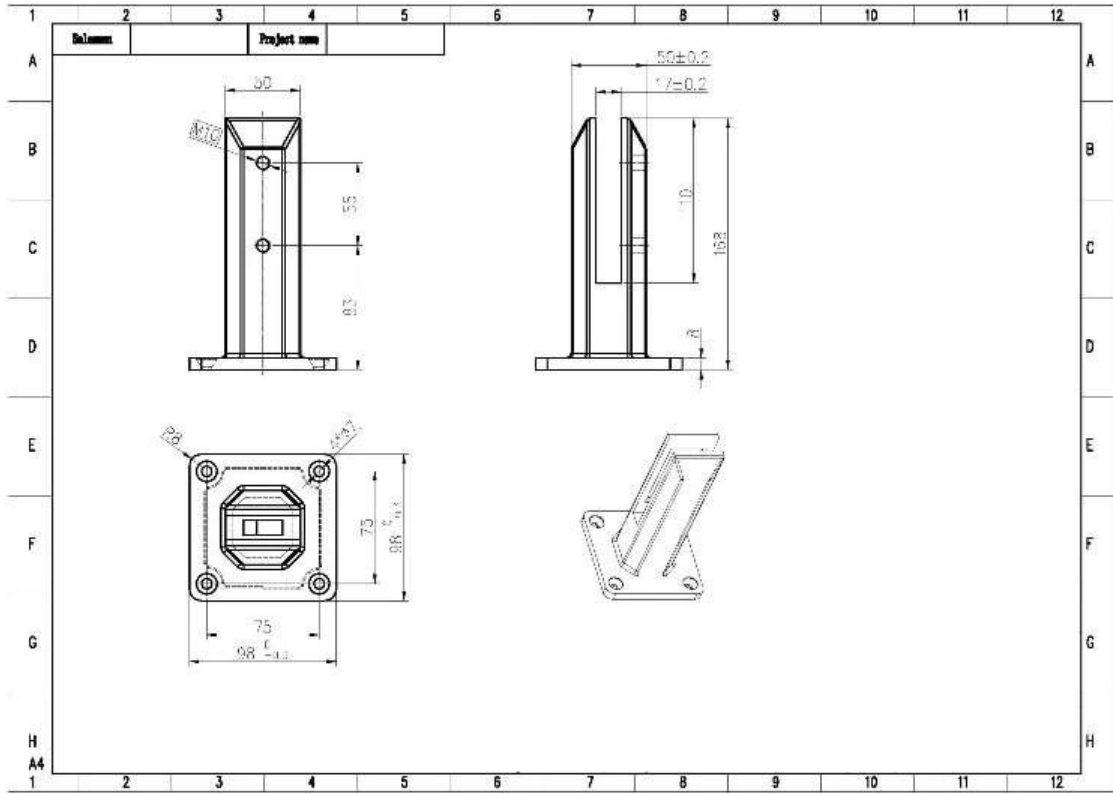

اتصل

KEBIL 科比奥® SHENZHEN LAUNCH CO.LTD
LAUNCH INTERNATIONAL LIMITED

Eve Chow

Sales representative

M : +86 159 0733 4556

T : +86 755 8603 7559

E : sales03@launch-china.cn

A : B5-5003, Yilida Bldg, Nanshan District, Shenzhen

هاتف: +8615907334556
البريد الإلكتروني: sales03@launch-china.cn