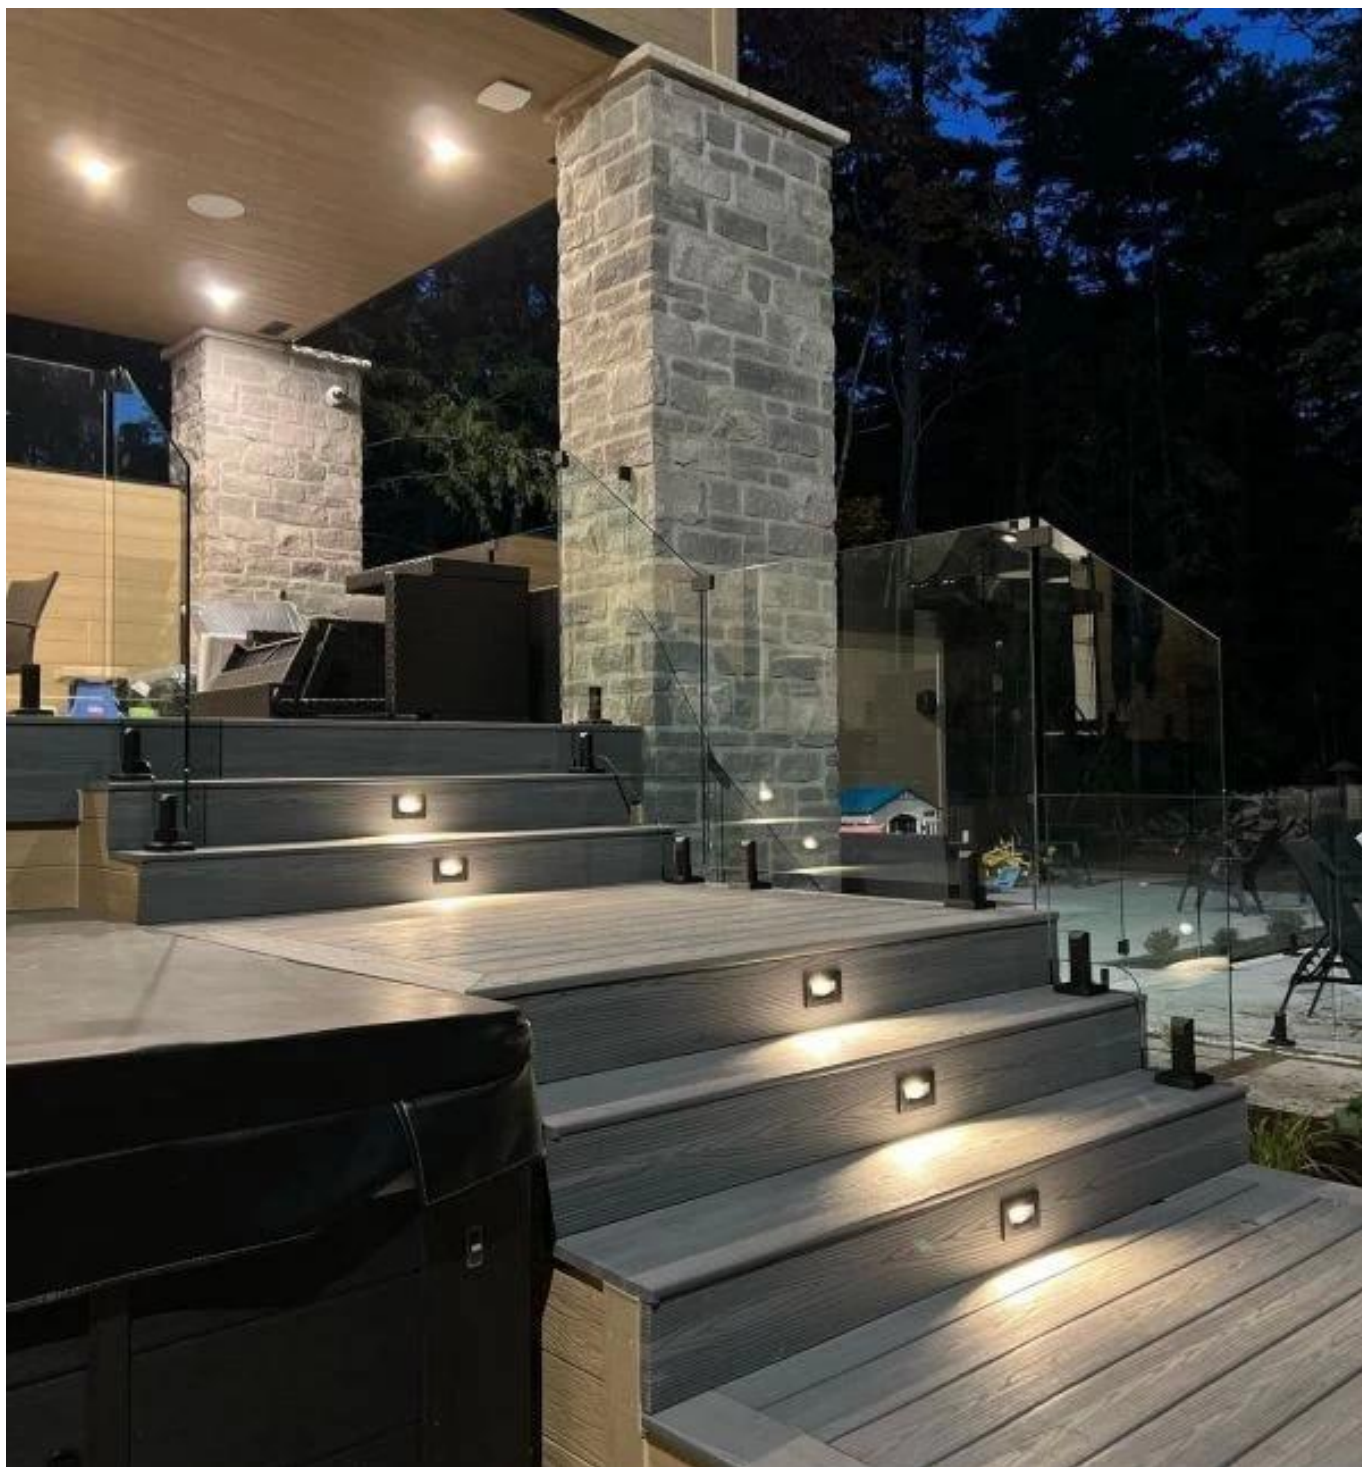

Outdoor Deck with Stone Pillars and Glass Railings