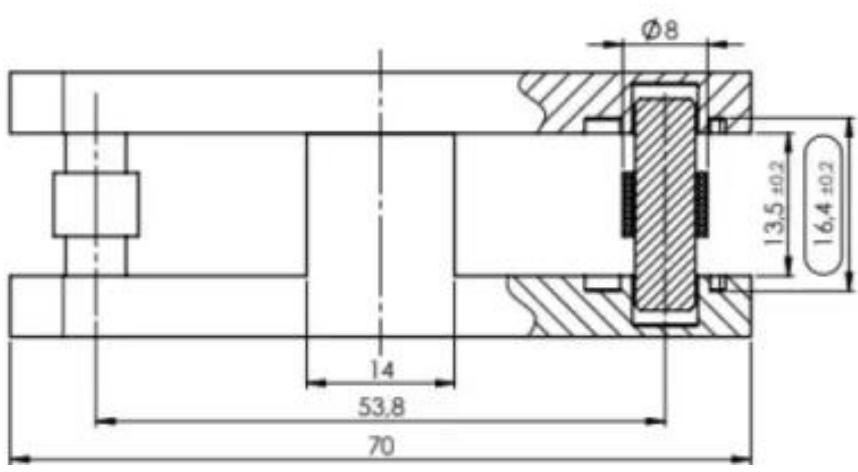

SECTION A-A

$R0.3$ $R0$
Untolerated dimensions: ISO 2768 - mK
Quality: AISI 304
Date: 2024/04/10

0000 000000 00000000 0000000 00000000

000000 00000000