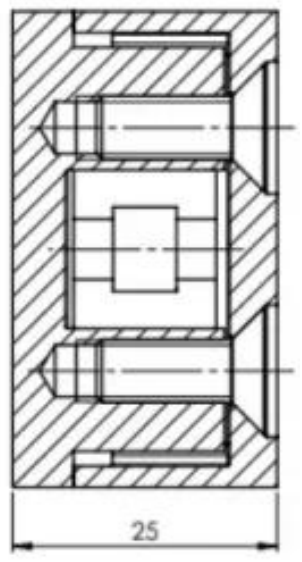

SECTION A-A