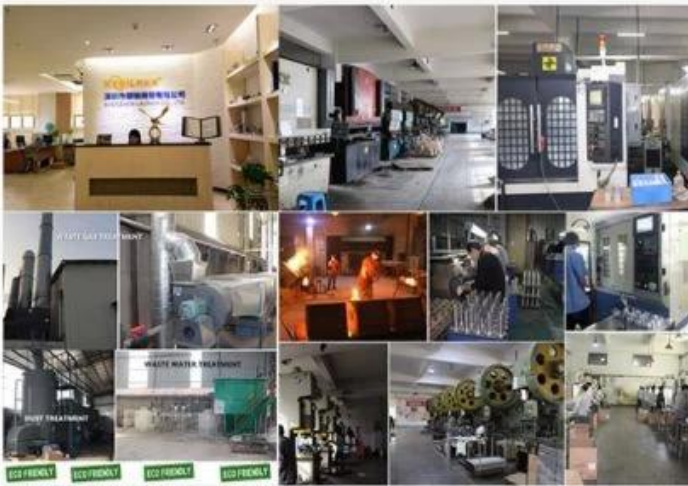

Service Provided by SGS
Report No.: 19536352_P+T

Service Provided by SGS
Report No.: 19552720_P

WHY CHOOSE US

15 YEARS EXPERIENCE

We have been manufacturing railing hardware since 2004.

ONE STOP SERVICE

We provide integrated railing solutions. We manufacture. We deliver.

PROFESSIONAL R&D TEAM

We have engineering experts for developing new products.

TOP QUALITY & GOOD PRICE

We are strict on quality control as well as cost evaluation.

ABOUT US

Shenzhen Launch Co., Ltd was established in 2004, located at Nanshan District, Shenzhen, and one hour by car from Hongkong International Airport. Our main products are high-grade building materials including stainless steel balustrade post, staircase handrail, balcony guardrail, swimming pool fence and other high-grade building materials. All the products are designed strictly according to the high-end market requirements. We have our own factory in Tangxia Town, Dongguan, with more than 50 sets of various precision equipments, such as CNC lathe, milling machine, punching machine, pipe cutter, argon welder, drilling machine, polisher, etc. which can provide customers with complete product processing services.