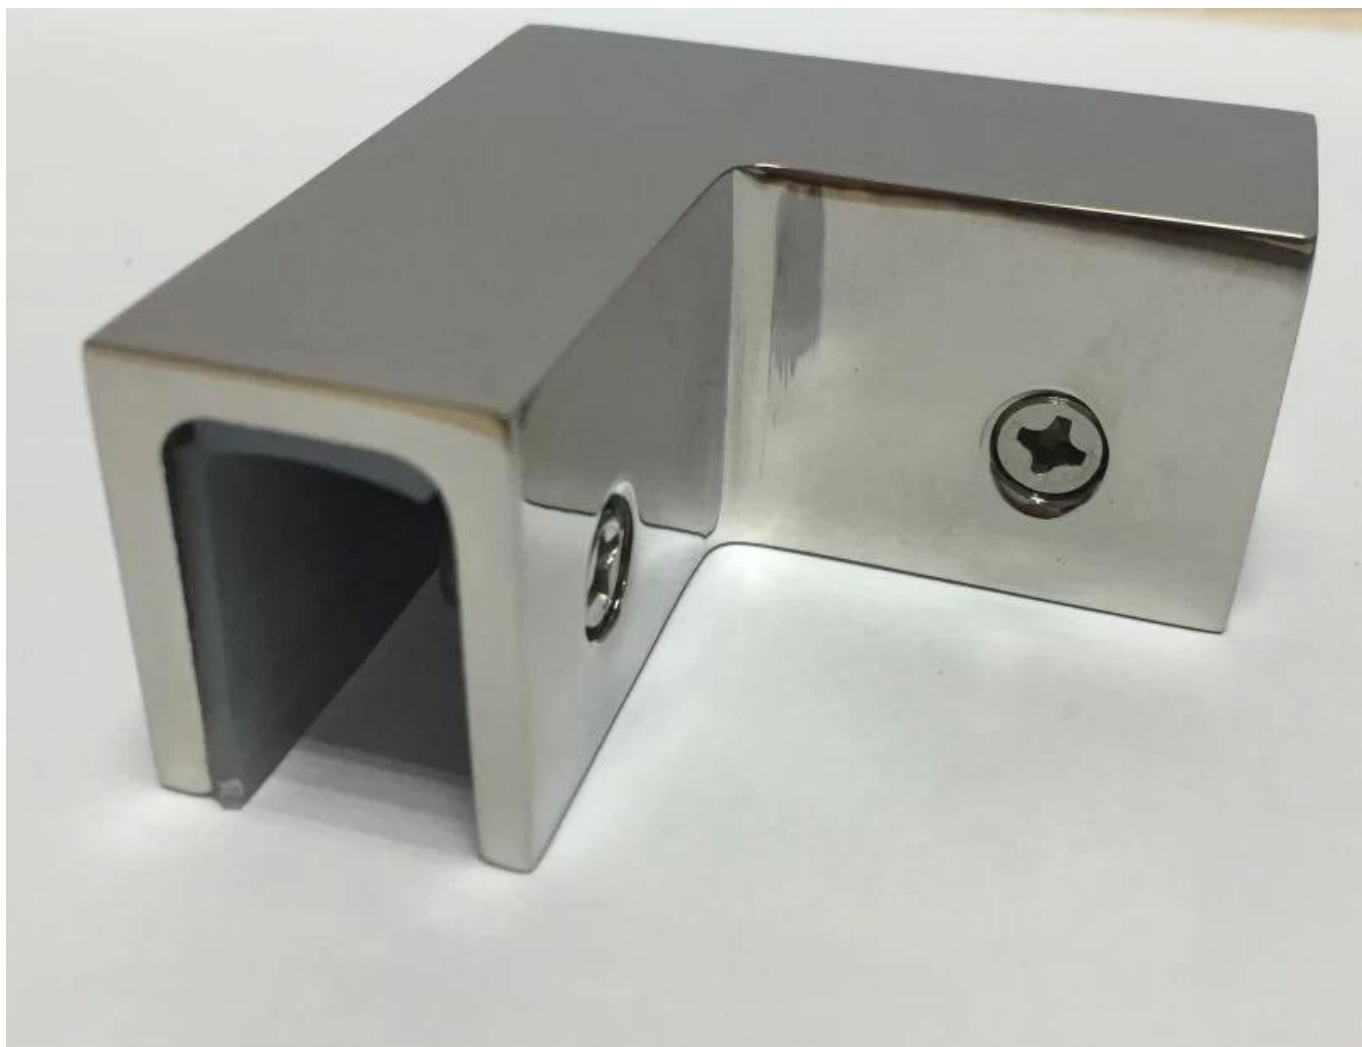

0000000000 0000 00 000 - 0000 0000