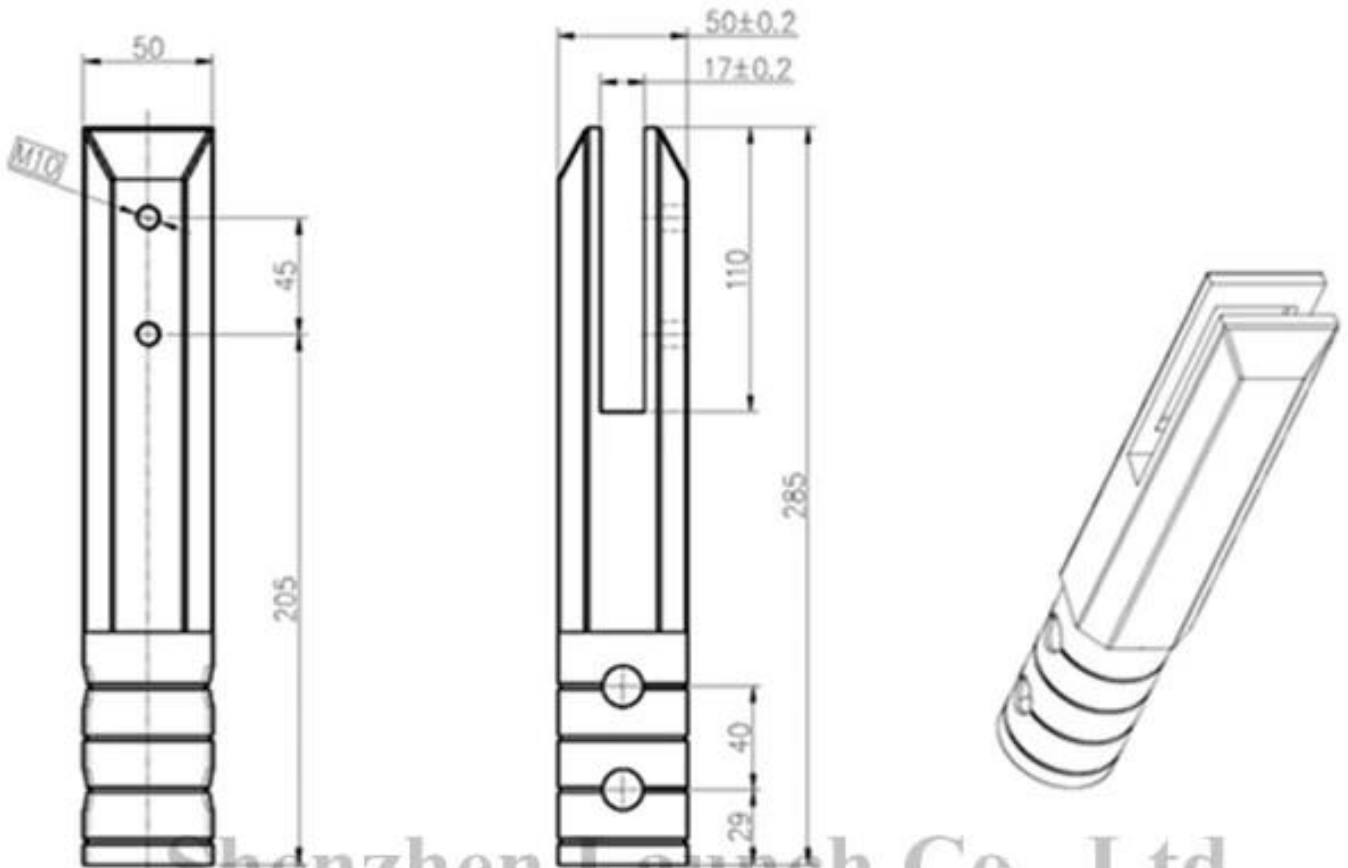

SCM 2205 12 10 8 : 285 mm 1200

SCM 12 10 8 : 285 mm 1200

- SCM
- 2205 : 12 10 8
- 13.52 : 12 10 8
- 285 mm
- 1200

SCM 12 10 8 : 285 mm 1200

KEBIL 科比奥®

此圖為產品之參考圖，實際產品之尺寸與圖面尺寸可能略有不同，請以實際產品為準。

Project mm

Shenzhen Launch Co., Ltd

Maximum door leaf width : 900mm

Spring can be adjusted for closing speed control .

Part # G-G

Part # G-R

Part # G-W

SHENZHEN LAUNCH CO., LTD

1

□□□□□□□□ □□□□□ □□□□ □□□□□□ □ □□□□□ □□□□□ -

Magnetic glass latches

Stainless steel glass latches

- Made of SS 316
- For use of 8-12.76mm glass
- types :
 - glass to glass latch 180 degree
 - glass to glass latch 90 degree (in swing & out swing)
 - glass to wall latch
 - glass to round post latch

Maximum door leaf weight : 30 kg /pair

Maximum door leaf width : 900mm

Spring loaded hinges

Glass latches with plastic cover

MODEL # GL-180

MODEL # GL-90

MODEL # GL-W

MODEL # GL-R