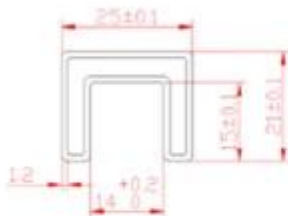

.  
 thewhole  
 .

:

316 / 316 :L

:

25.4 :MM 5.8 14 \* 14

21 \* 25 :MM 5.8 14 \* 14

(RD & SQ)180 (RD & SQ) 90

(RD & SQ)

## Square slot handrail & fittings

slot handrail length : 5.8 meters

Square handrail fittings :

Square cap

Square wall to rail connector

Square 180 deg. Connector

Square 90 deg. Connector

[www.launch-china.cn](http://www.launch-china.cn)