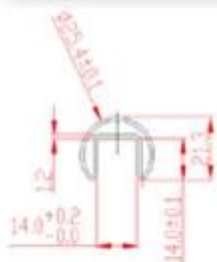

.  
 thewhole  
 .

:

316 / 316 :L

:

25.4 :MM 5.8 14 \* 14

21 \* 25 :MM 5.8 14 \* 14

(RD & SQ)180 (RD & SQ) 90

(RD & SQ)

## Square slot handrail & fittings

slot handrail length : 5.8 meters

Square handrail fittings :

Square cap

Square wall to rail connector

Square 180 deg. Connector

Square 90 deg. Connector

[www.launch-china.cn](http://www.launch-china.cn)

## Round slot handrail & fittings

slot handrail length : 5.8 meters

round handrail fittings :

round cap

round wall to rail connector

round 180 deg. connector

round 90 deg. connector

[www.launch-china.cn](http://www.launch-china.cn)