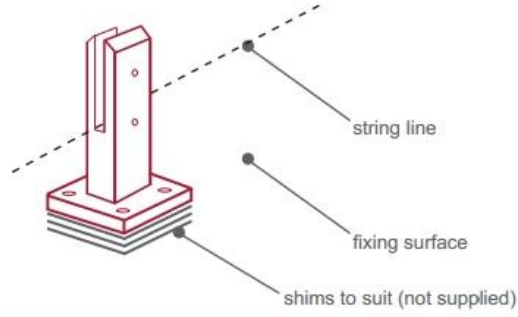

12 أبعاد شرفة الزجاج المشبك سياج حنفية ل
الزجاج

كيف يمكننا حزمة حنفية الزجاج ؟

جهاز كمبيوتر في مربع، 12 جهاز كمبيوتر شخصى في 1 الكرتون.

.كيفية تثبيت صنادير الزجاج؟ يرجى اتباع التعليمات

fixing method: base plate spigots

Mark out the centre line of proposed glass fence with a chalk line. Determine clamp location based on a sheet size (recommendation on pages 1 & 2). Use base plate as a template to mark out the hole positions and drill holes to suit.

Note: Do not exceed 100mm gaps between glass panels. Optimum gap is 40mm to 60mm

Now the base plated spigots can be fitted to the floor and plumbed via shims (not supplied) under the base plates. Be sure to tighten firmly as the smallest of movement at the base plate will result in noticeable movement at the bottom of the glass fence.

Tip: By setting the two outer spigots of your total span, a string line can be run in the 'throat' of the spigots, giving correct height for all spigots in between

Note: Do not exceed 100mm gap from the fixing surface to the bottom of the glass