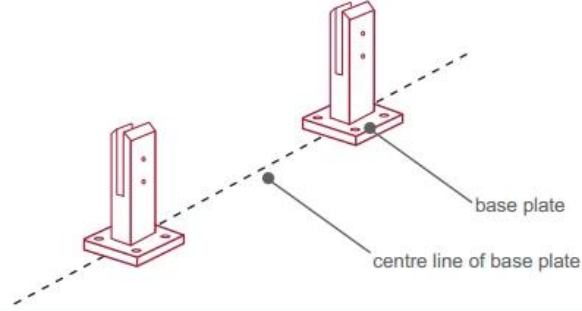

12 أبعاد شرفة الزجاج المشبك سياج حنفية ل
الزجاج

كيف يمكننا حزمة حنفية الزجاج ؟

جهاز كمبيوتر في مربع، 12 جهاز كمبيوتر شخصى في 1 الكرتون.

.كيفية تثبيت صنادير الزجاج؟ يرجى اتباع التعليمات

fixing method: base plate spigots

Mark out the centre line of proposed glass fence with a chalk line. Determine clamp location based on a sheet size (recommendation on pages 1 & 2). Use base plate as a template to mark out the hole positions and drill holes to suit.

Note: Do not exceed 100mm gaps between glass panels. Optimum gap is 40mm to 60mm

Now the base plated spigots can be fitted to the floor and plumbed via shims (not supplied) under the base plates. Be sure to tighten firmly as the smallest of movement at the base plate will result in noticeable movement at the bottom of the glass fence.

Tip: By setting the two outer spigots of your total span, a string line can be run in the 'throat' of the spigots, giving correct height for all spigots in between

Note: Do not exceed 100mm gap from the fixing surface to the bottom of the glass