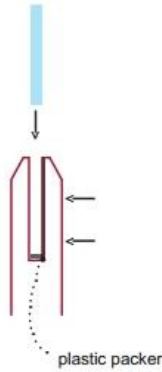

صور الزجاج السياج المشبك حنفية المثبتة من قبل عملائنا في جميع أنحاء العالم.

تجمع سياج زجاج حنفية المشبك من أستراليا