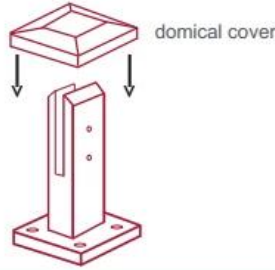

The glass is then installed to the spigots. Place plastic packers between glass & spigot, at no stage should glass touch the metal

How adjustability works:

1. Place glass in spigot
2. Fix/ tension glass both sides with allen key