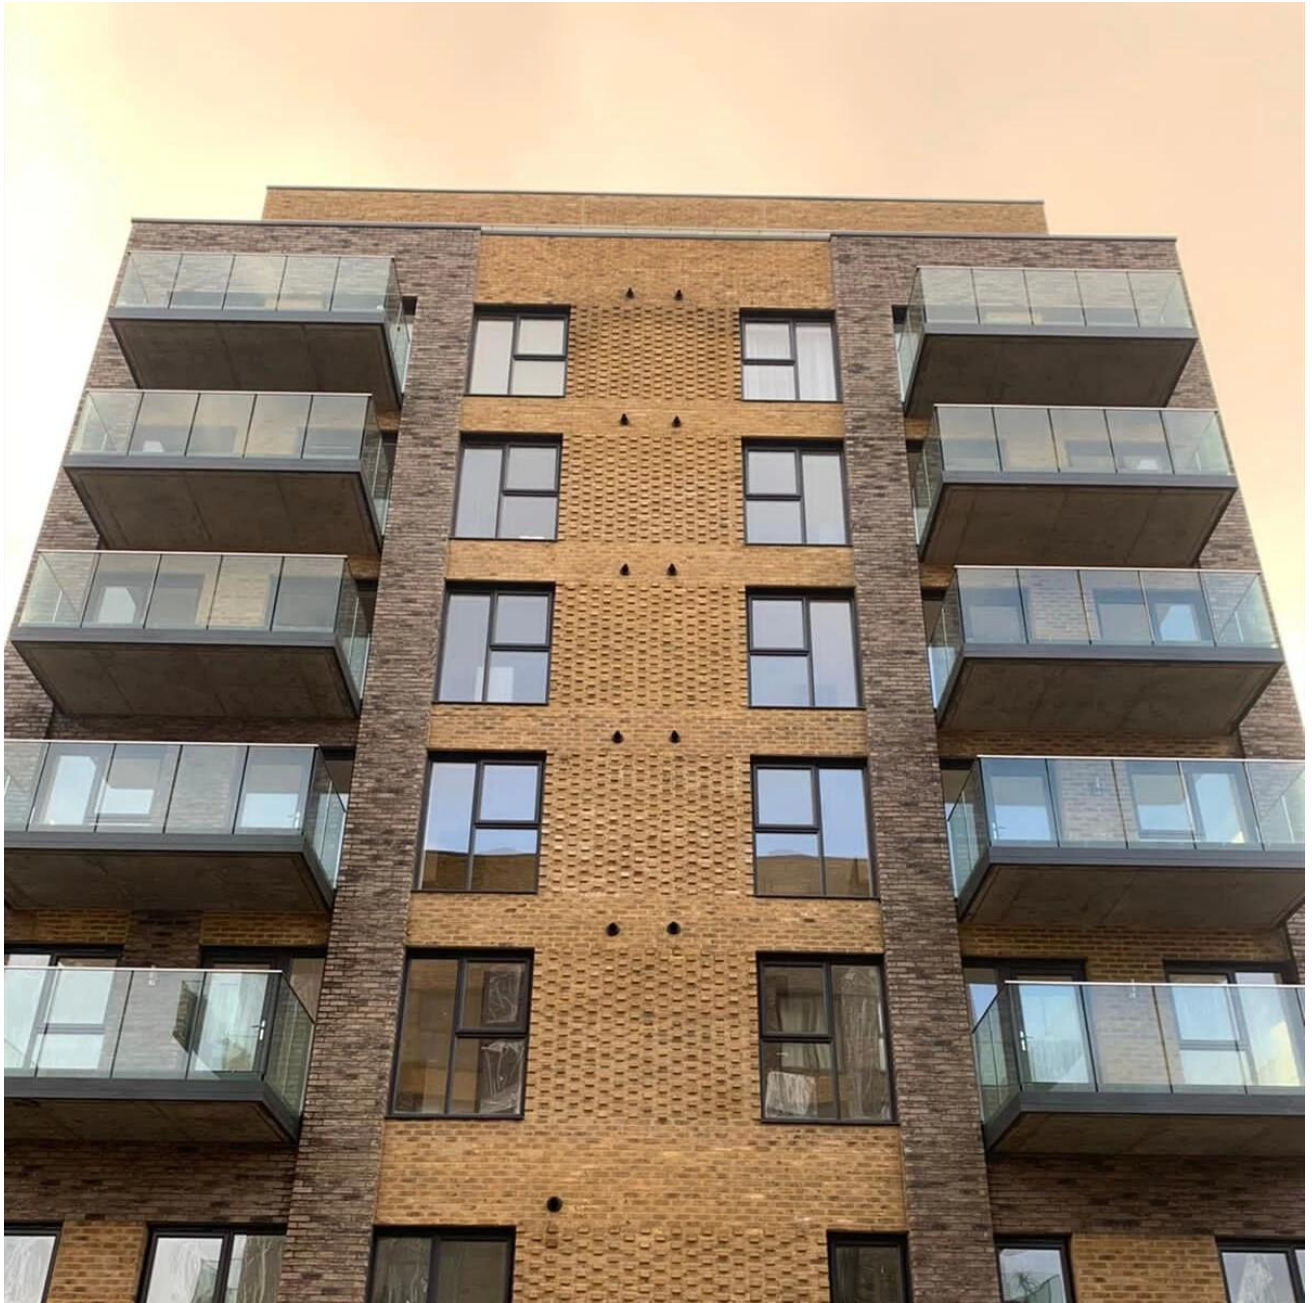

Aluminum trough 1 m

Decorative cover 2 meters

Aluminum plastic fittings 3 sets

Expansion screws 3 pieces

Alumnum U Channel Railing-Projektfotos

Aluminium U-Kanal-Packge

verbundenProdukte- Edelstahl C-Kanal-Glas-Handlauf-Capping