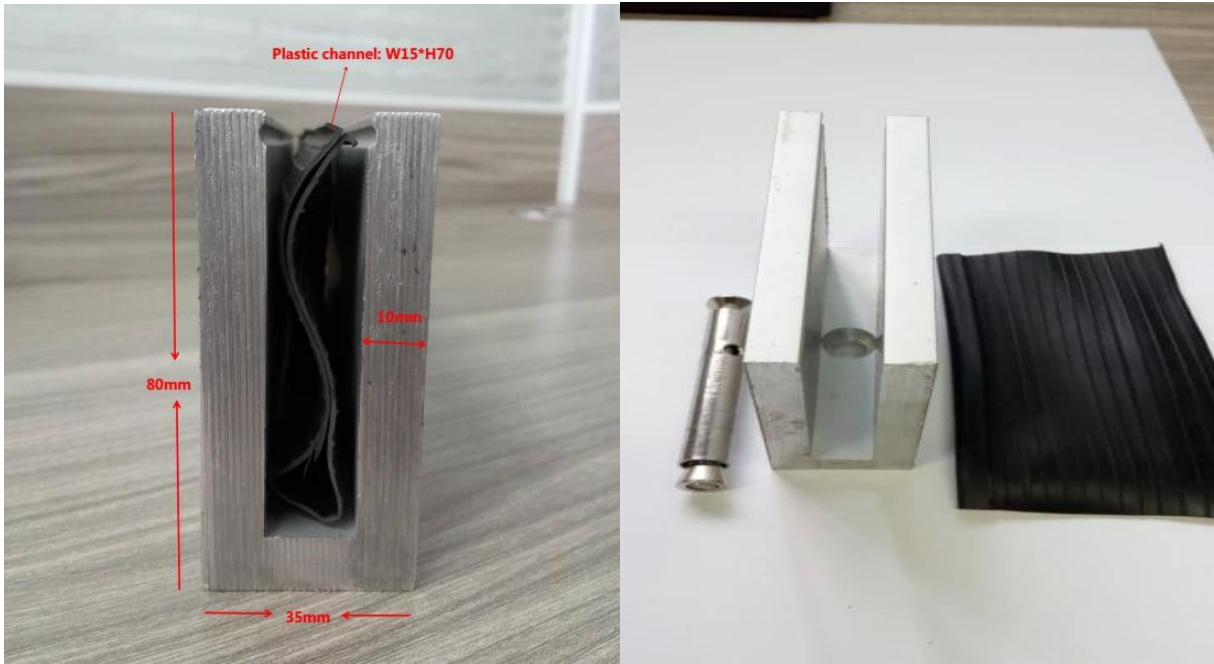

Aluminium u Kanalinstallation