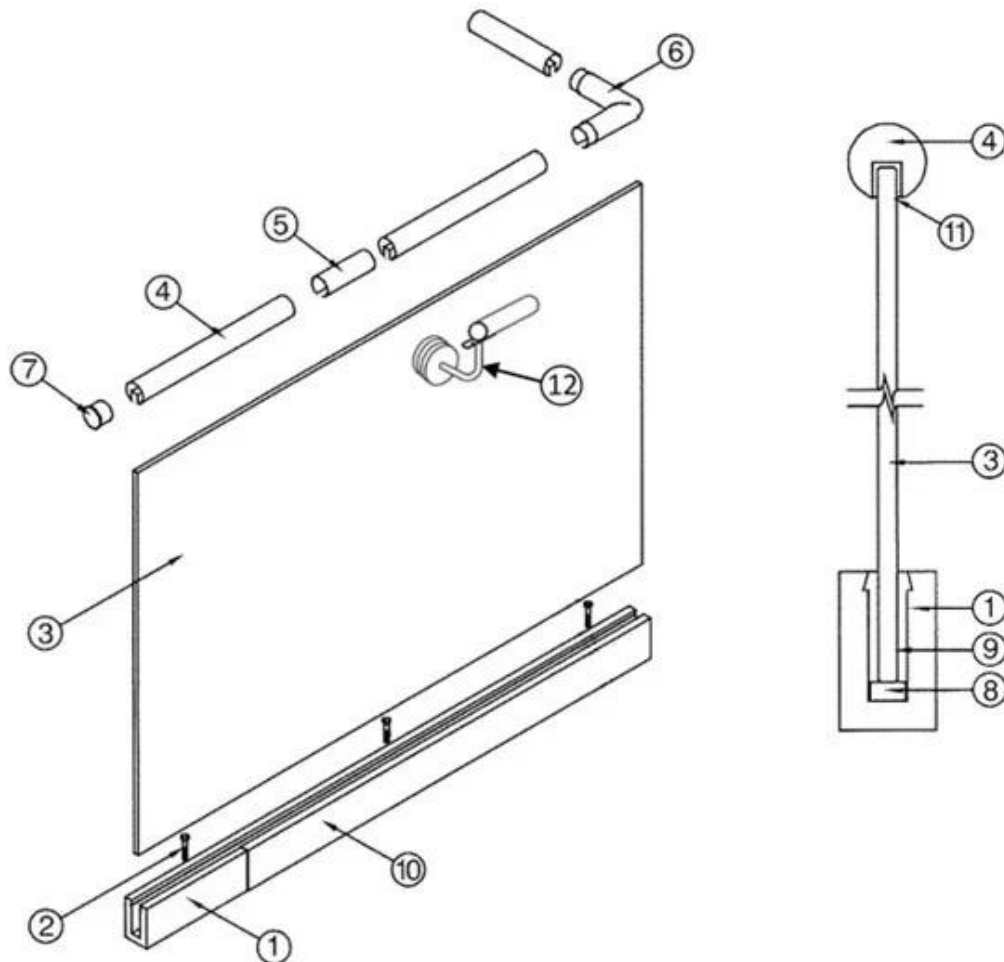

Aluminum trough 1 m

Decorative cover 2 meters

Aluminum plastic fittings 3 sets

Expansion screws 3 pieces

LCH-A01

20 mm to 21.52 mm tempered glass

1 m aluminium groove contains the following accessories (excluding glass)

Aluminum trough 1 m

Waterproof tape 2 meters

Aluminum plastic fittings 3 sets

Expansion screws 3 pieces

LCH-A02

20 mm to 21.52 mm tempered glass

1 m aluminium groove contains the following accessories (excluding glass)

Aluminum trough 1 m

Decorative cover 2 meters

Aluminum plastic fittings 3 sets

Expansion screws 3 pieces

Alumnum U Channel Railing-Projektfotos

Aluminium U-Kanal-Packge

verbundenProdukte- Edelstahl C-Kanal-Glas-Handlauf-Capping

- | | |
|--|--|
| 1. Aluminum Railing Base | 7. End Cap |
| 2. Stainless Cap Screw | 8. Setting Block |
| 3. ½" Tempered Float Glass | 9. Expansive Cement |
| 4. Top Rail | 10. Cladding |
| 5. Splice | 11. Protective Insert |
| 6. Corner fitting
(Horizontal Shown Vertical
Also Available) | 12. Handrail Brackets and Fittings
Also Available |