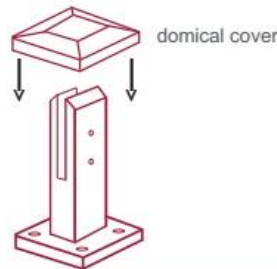

The glass is then installed to the spigots. Place plastic packers between glass & spigot, at no stage should glass touch the metal