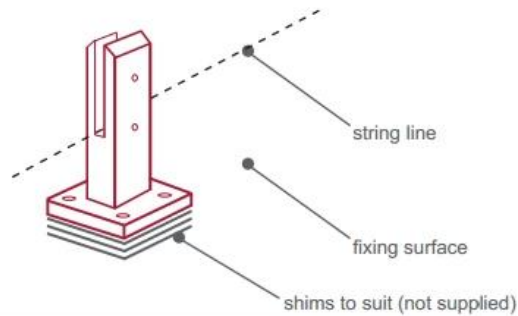

Mark out the centre line of proposed glass fence with a chalk line. Determine clamp location based on a sheet size (recommendation on pages 1 & 2). Use base plate as a template to mark out the hole positions and drill holes to suit.

Note: Do not exceed 100mm gaps between glass panels. Optimum gap is 40mm to 60mm

Now the base plated spigots can be fitted to the floor and plumbed via shims (not supplied) under the base plates. Be sure to tighten firmly as the smallest of movement at the base plate will result in noticeable movement at the bottom of the glass fence.

Tip: By setting the two outer spigots of your total span, a string line can be run in the 'throat' of the spigots, giving correct height for all spigots in between

Note: Do not exceed 100mm gap from the fixing surface to the bottom of the glass