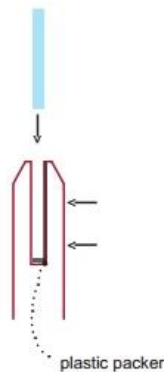

How adjustability works:

1. Place glass in spigot
2. Fix/ tension glass both sides with allen key

Sicherheitsverpackung für Glaszapfen

1. Ein Stück in einen Luftblasenbeutel, dann in eine weiße Schachtel.
  12 Stück in 365x330x230mm Karton.
2. Verpackung als kunden requirements.