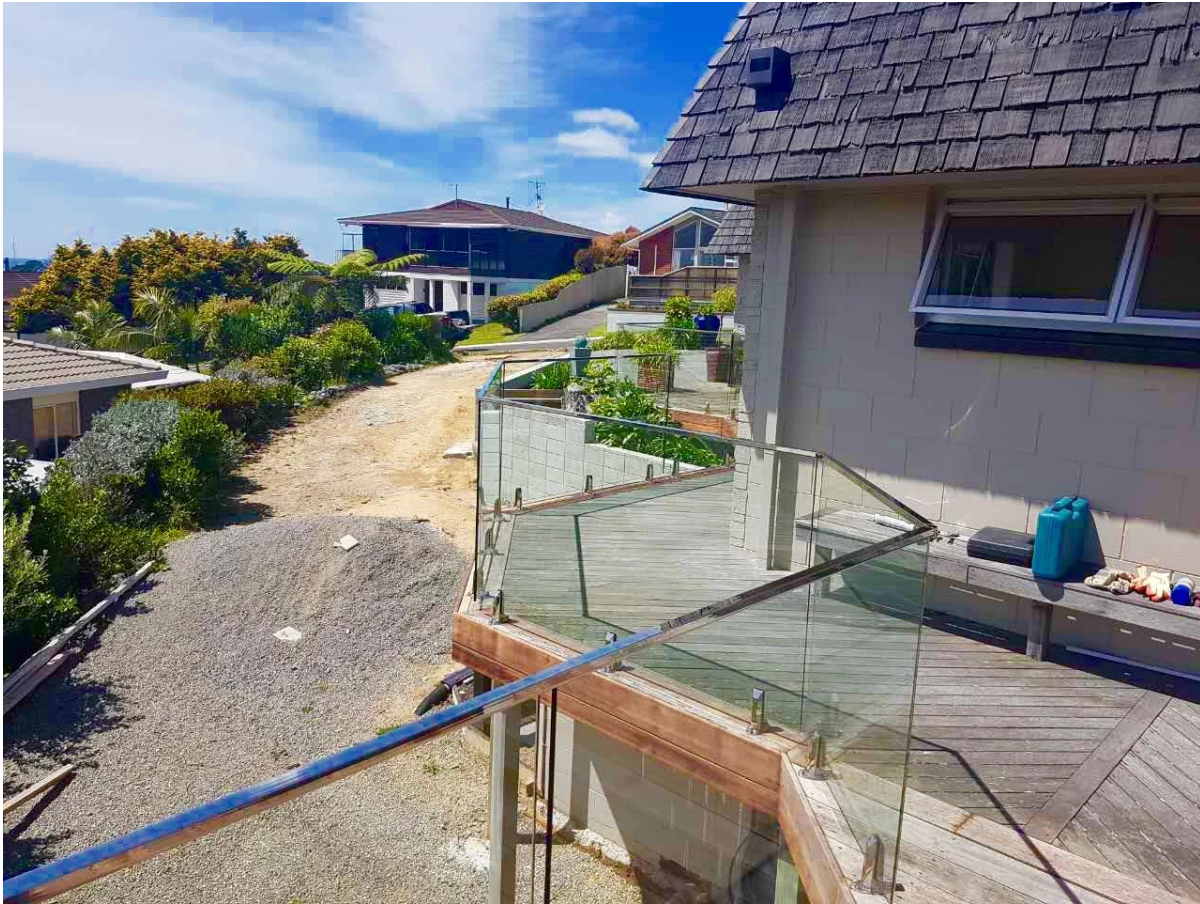

3. Verpackung:

1). Karton Rohr Verpackung

Jedes Stück Slot Handlauf mit Kunststoffhülsen bedeckt, dann in ein Papprohr, 5 Stück in ein Bündel.