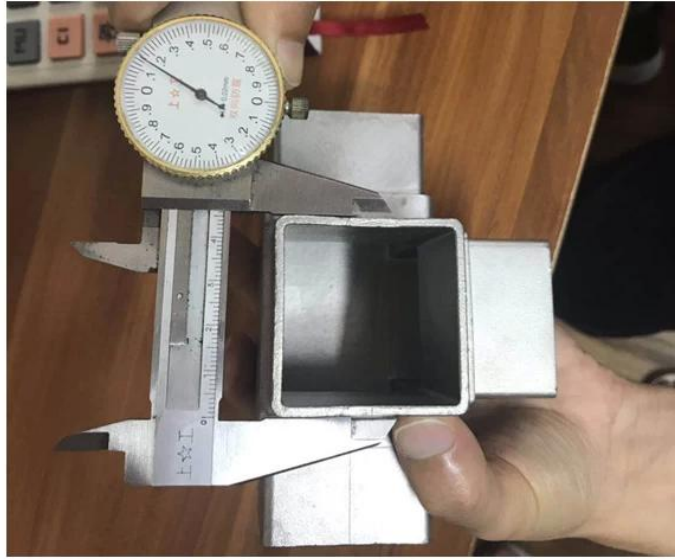

**S403**

**S404**

**S405**

Zur Verwendung mit 50 \* 50 \* 2 (mm) Röhren:

|                                                                                     |                      |                     |
|-------------------------------------------------------------------------------------|----------------------|---------------------|
| 2-way tube connector                                                                | For tube dimensions  | Model               |
|    | 40×20×1.5(mm)        | S400                |
|                                                                                     | 40×40×1.5(mm)        | S401                |
|                                                                                     | 50×50×1.5(mm)        | S501                |
|                                                                                     | 51×51×3.2(mm)        | S511                |
| 3-way tube connector                                                                | For tube dimensions  | Model               |
|    | 40×40×1.5(mm)        | S402                |
|                                                                                     | 51×51×3.2(mm)        | S512                |
|                                                                                     | 3-way tube connector | For tube dimensions |
|   | 30×30×1.5(mm)        | S303                |
|                                                                                     | 40×40×1.5(mm)        | S403                |
|                                                                                     | 50×50×2.0(mm)        | S503                |
|                                                                                     | 51×51×3.2(mm)        | S513                |
| 4-way tube connector                                                                | For tube dimensions  | Model               |
|  | 40×40×1.5(mm)        | S404                |
|                                                                                     | 50×50×2.0(mm)        | S504                |
|                                                                                     | 51×51×3.2(mm)        | S514                |
|                                                                                     | 4-way tube connector | For tube dimensions |
|  | 40×40×1.5(mm)        | S405                |