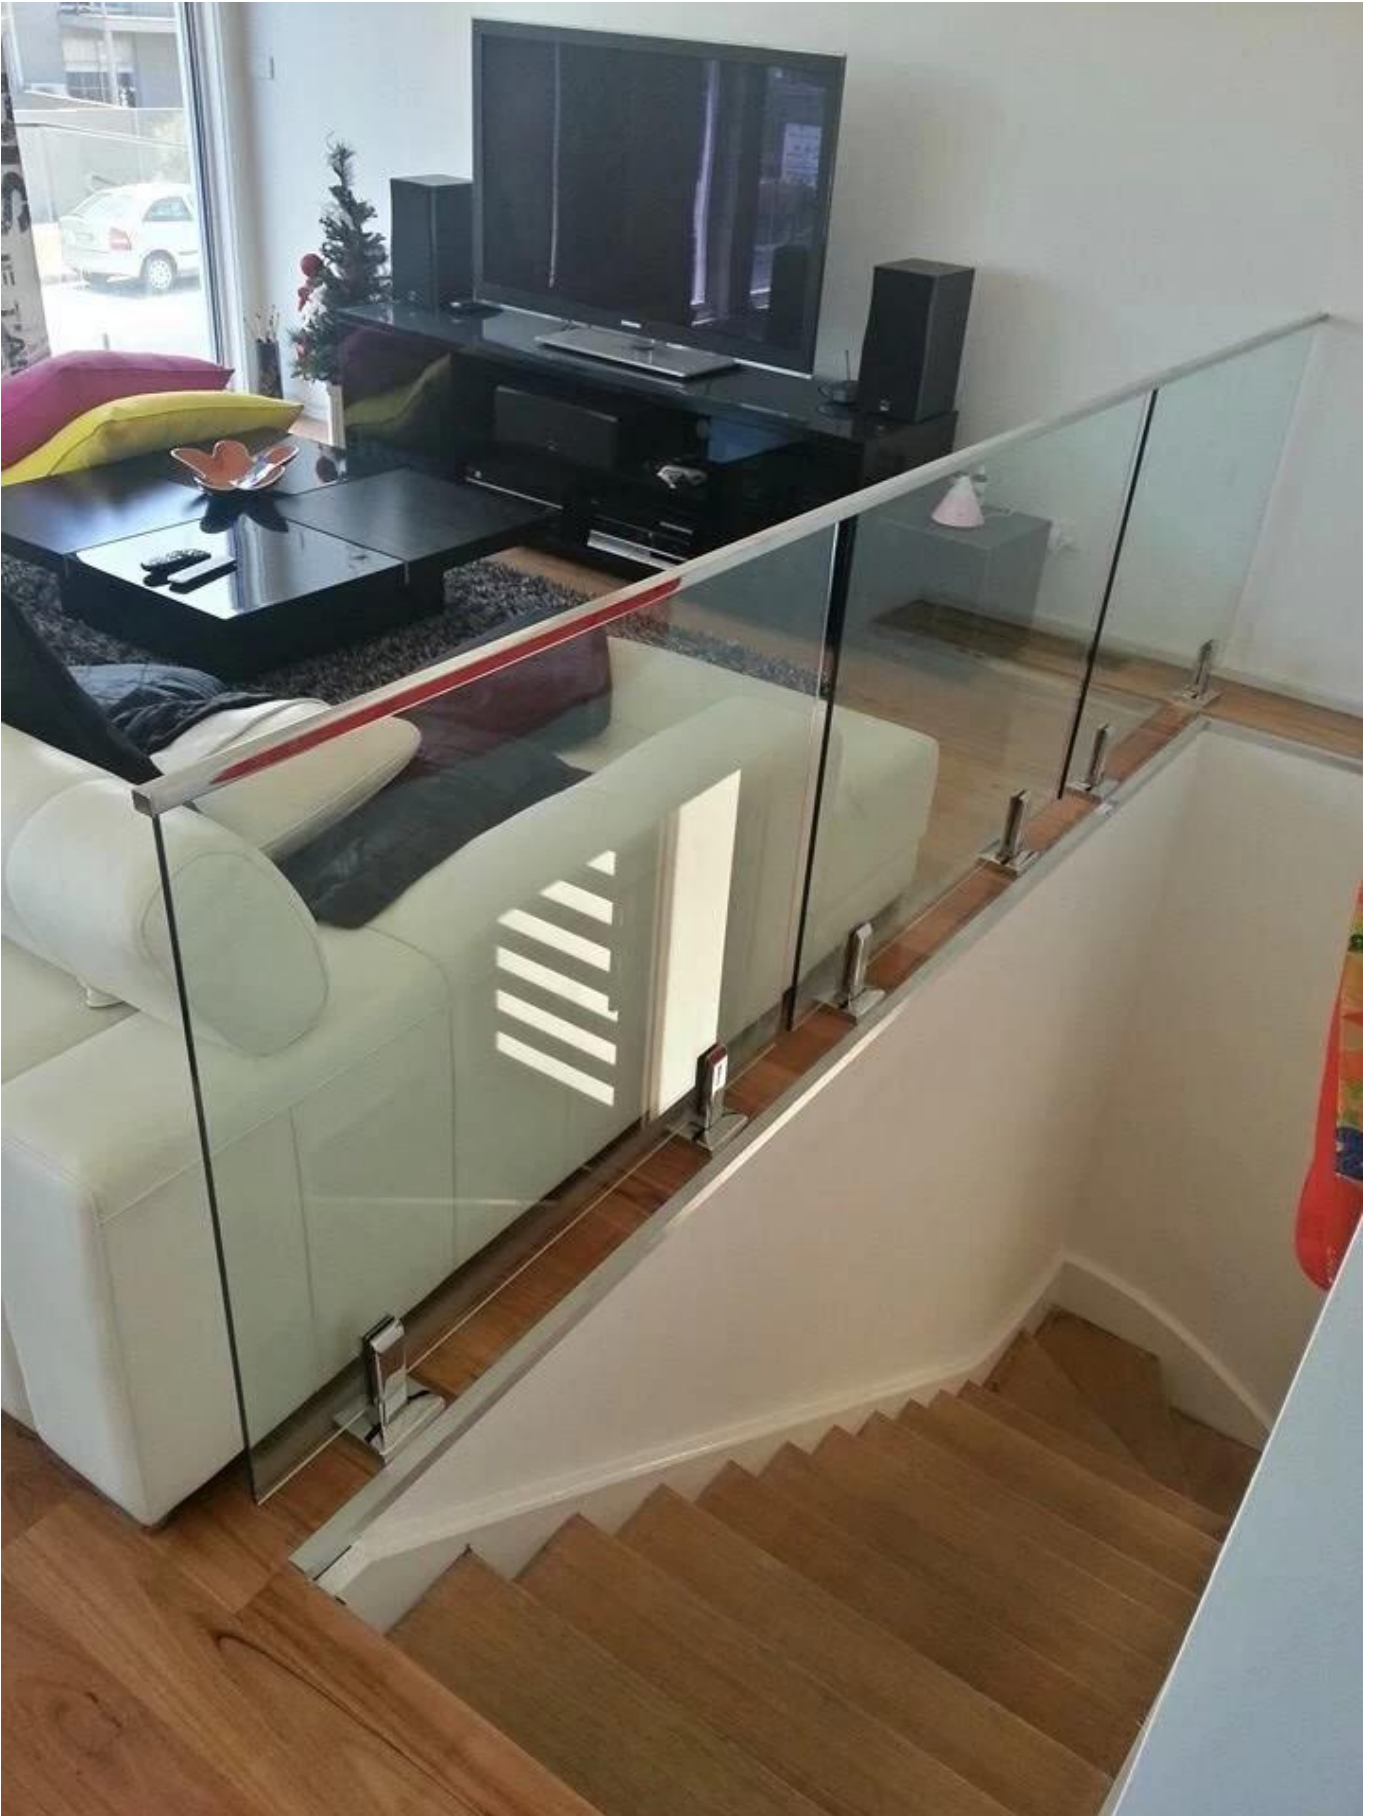

stainless steel mini top rail

- for 12mm glass
- Mirror or satin for option
- 5.8 meter per length
- all fittings available
- round dia25.4mm,
- square 25*21mm,
- groove 14-14mm, 5.8 meter per length
- fittings: 180 degree connector, 90 degree connector, wall to rail connector, end cap