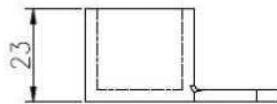

90 degree Corner connector

180 degree middle connector

End Cap

Wall Bracket

90 degree connector drawings

MSQC90

Slot tube handrail + end cap + wall bracket connector drawings

25\*20 tube