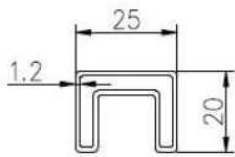

90 degree Corner connector

180 degree middle connector

End Cap

Wall Bracket

90 degree connector drawings

MSQC90

Slot tube handrail + end cap + wall bracket connector drawings

25\*20 tube