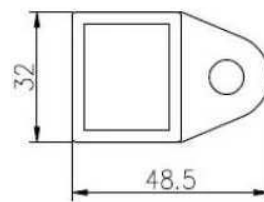

90 degree connector drawings

Slot tube handrail + end cap + wall bracket connector drawings

MSQCW