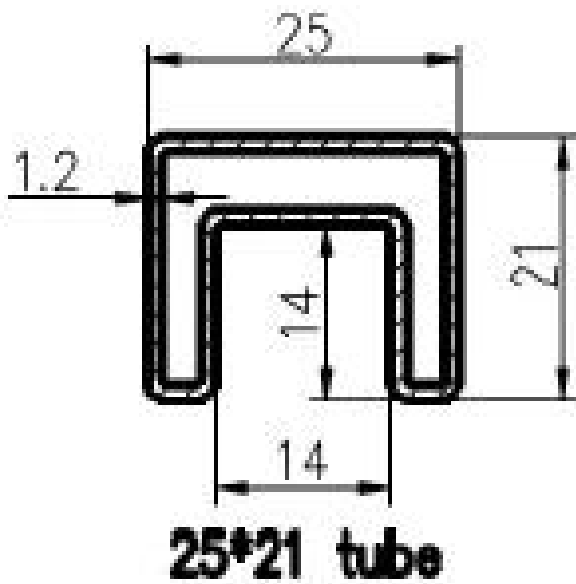

Matt black mini slot rail tube or top handrail tube for 12mm glass fence

Quick details:

Item name: mini slot rail tube

Material: stainless steel 316

Finish: matt or bright

Use for 10-12mm glass fence

Drawing: