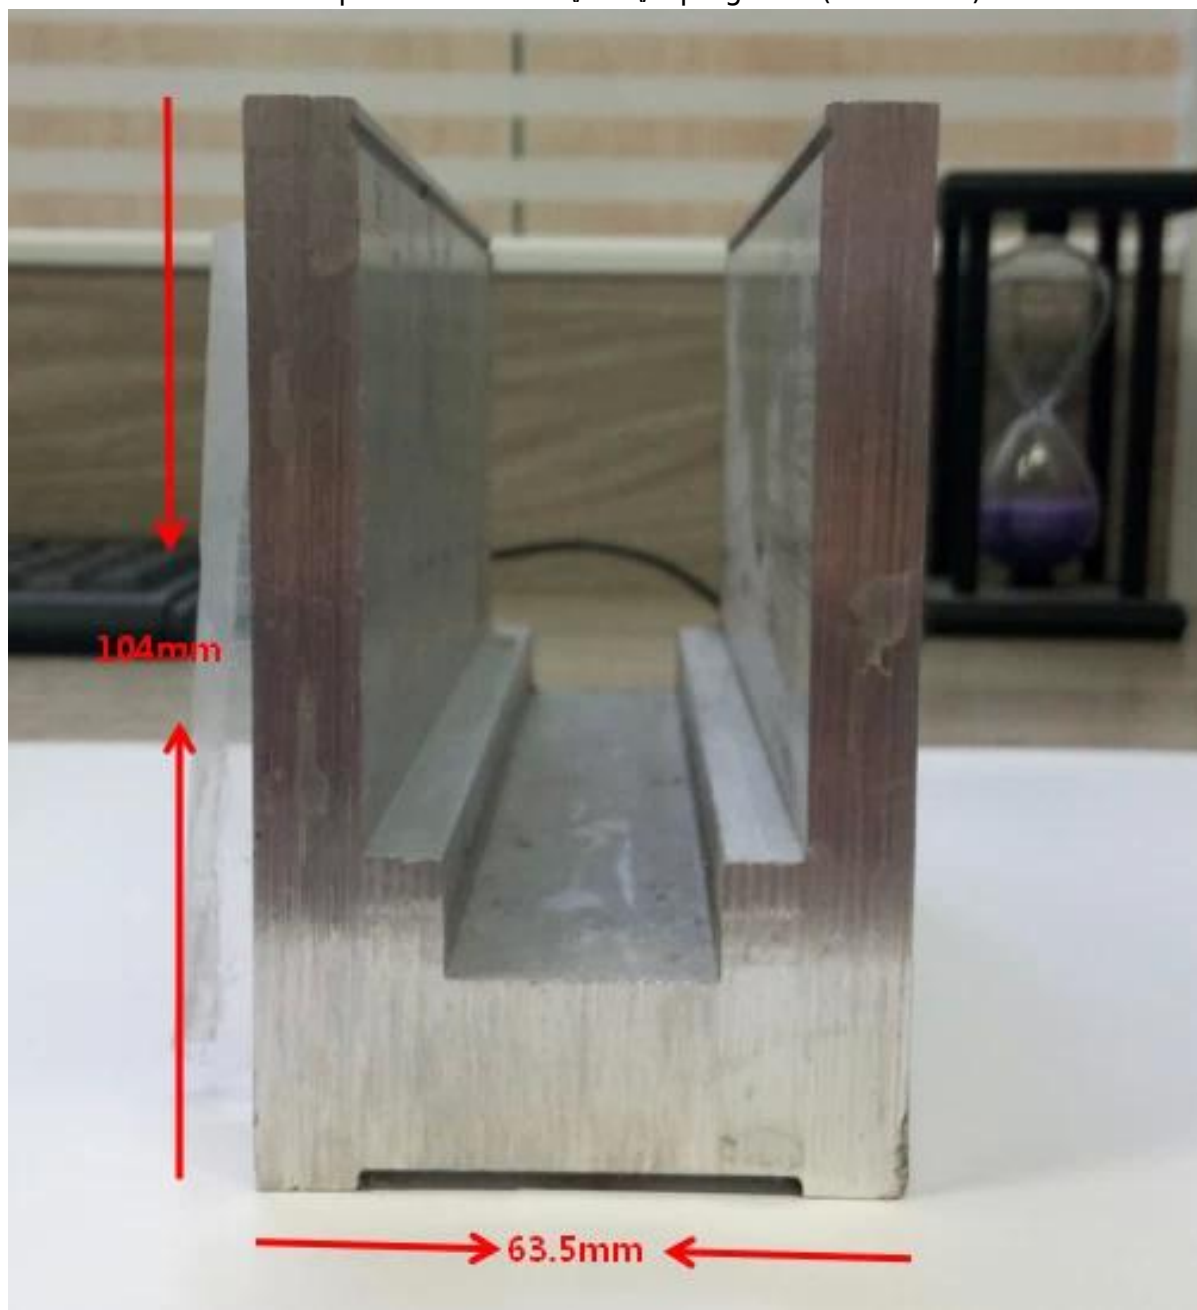

### Alumimun U channel for 12mm glass

u channel: 25\*80mm  
rubber channel: 15\*70mm

A set of U channel:  
-aluminum channel  
-rubber channel  
-screws fixing into ground

bottom view

top view

side view

Profunda base canal u para vidrio de  $5\frac{1}{8}$ - $3\frac{1}{4}$  pulgadas (15-19mm)