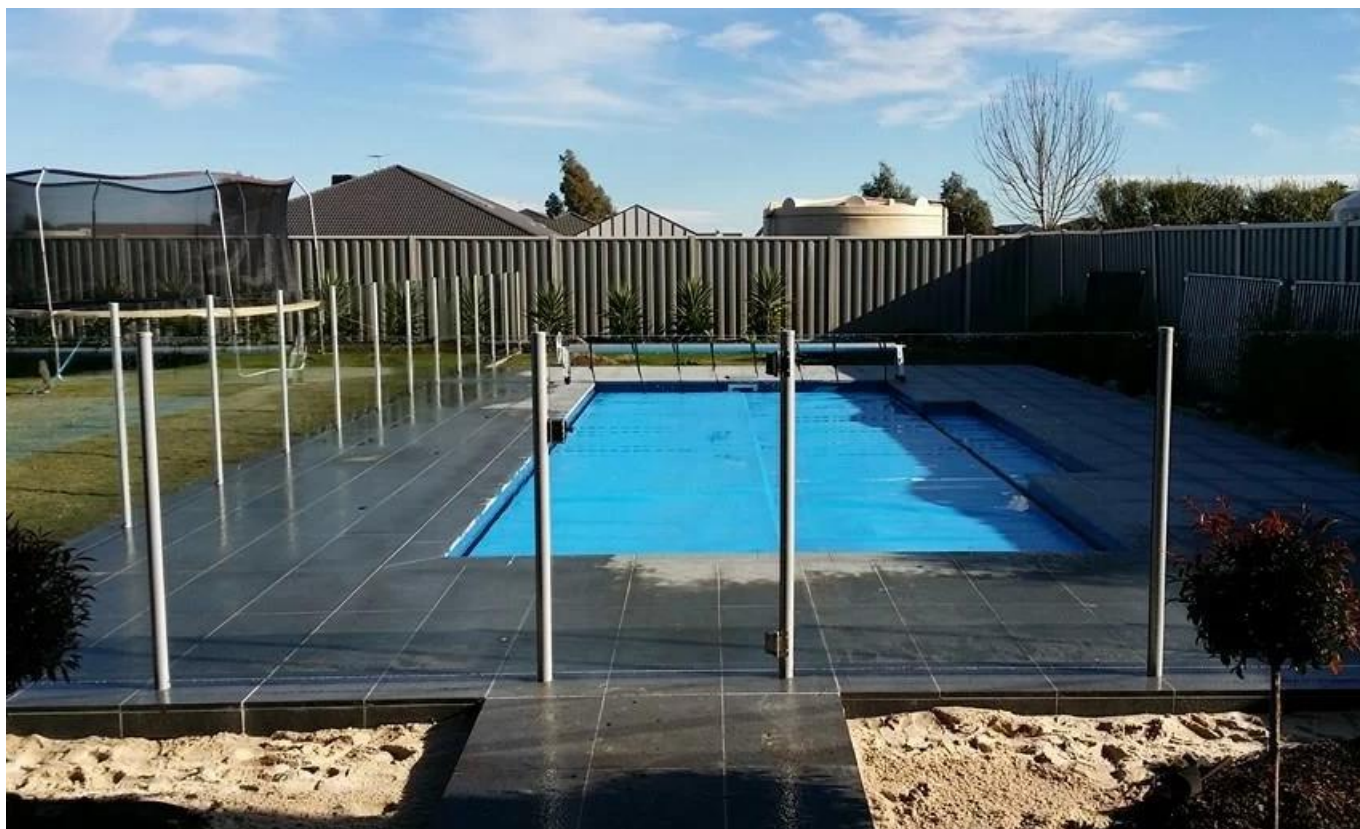

## Glass Latch

KEBIL 科比奥®

Glass to glass latch 180 degree

Glass to glass latch 90 degree

Glass to wall/square post latch

Cerca de piscina exterior sin marco exterior de acero inoxidable  
personalizada proyecto fotos