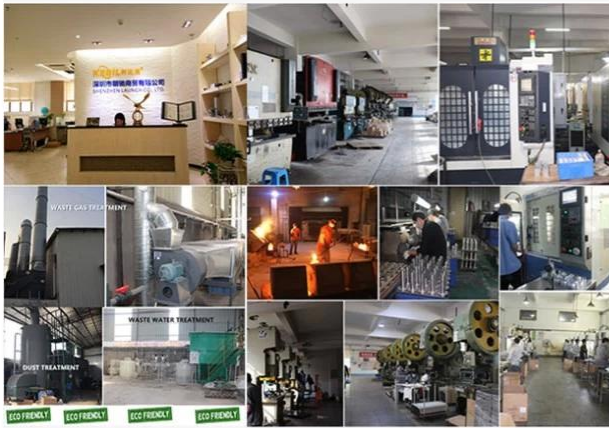

Certificación SGS Alibaba verificado proveedor de oro plus y 12 años de membresía

WHY CHOOSE US

15 YEARS EXPERIENCE

We have been manufacturing railing hardwares since 2004.

ONE STOP SERVICE

We provide integrated railing solutions. We manufacture. We deliver.

PROFESSIONAL R&D TEAM

We have engineering experts for developing new products.

TOP QUALITY & GOOD PRICE

We are strict on quality control as well as cost evaluation.

ABOUT US

Shenzhen Launch Co., Ltd was established in 2004, located at Nanshan District, Shenzhen, and one hour by car from Hongkong International Airport. Our main products are high-grade building materials including stainless steel balustrade post, staircase handrail, balcony guardrail, swimming pool fence and other high-grade building materials. All the products are designed strictly according to the high-end market requirements. We have our own factory in Tangxia Town, Dongguan, with more than 50 sets of various precision equipments, such as CNC lathe, milling machine, punching machine, pipe cutter, argon welder, drilling machine, polisher, etc. which can provide customers with complete product processing services.

COMPANY INTRODUCTION

Verification Type: Supplier Assessment Onsite Check

Country / Region:
Guangdong, China ✓

Year Established:
2004 ✓

Main Products:
CNC Machining Parts, Stamping Pa... ✓

Main Markets:
North America, Oceania, Mid East... ✓