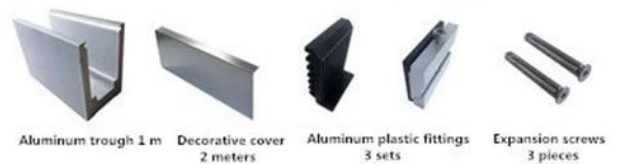

LCH-A02

20 mm to 21.52 mm tempered glass

1 m aluminium groove contains the following accessories (excluding glass)

LCH-B01 / A02: sin / con revestimiento para usar con vidrio de 16 mm a 17,52 mm

LCH-B01

16 mm to 17.52 mm tempered glass

1 m aluminium groove contains the following accessories (excluding glass)

LCH-B02

16 mm to 17.52 mm tempered glass

1 m aluminium groove contains the following accessories (excluding glass)

LCH-C01 / A02: sin / con revestimiento para usar con vidrio de 12 mm a 13,14 mm

LCH-C01

12 mm to 13.14 mm tempered glass

1 m aluminium groove contains the following accessories (excluding glass)

LCH-C02

12 mm to 13.14 mm tempered glass

1 m aluminium groove contains the following accessories (excluding glass)

LCH-D01 / A02: sin / con revestimiento para usar con vidrio de 12 mm a 13,14 mm

LCH-D01

12 mm to 13.14 mm tempered glass

1 m aluminium groove contains the following accessories (excluding glass)

LCH-D02

12 mm to 13.14 mm tempered glass