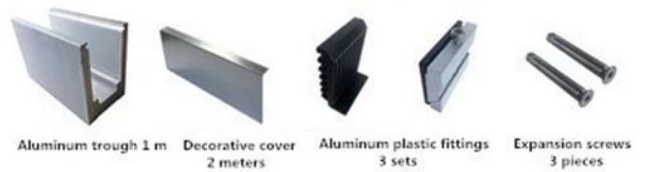

1 m aluminium groove contains the following accessories (excluding glass)

LCH-B02

16 mm to 17.52 mm tempered glass

1 m aluminium groove contains the following accessories (excluding glass)

LCH-C01 / A02: sin / con revestimiento para usar con vidrio de 12 mm a 13,14 mm

LCH-C01

12 mm to 13.14 mm tempered glass

1 m aluminium groove contains the following accessories (excluding glass)

LCH-C02

12 mm to 13.14 mm tempered glass

1 m aluminium groove contains the following accessories (excluding glass)

LCH-D01 / A02: sin / con revestimiento para usar con vidrio de 12 mm a 13,14 mm

LCH-D01

12 mm to 13.14 mm tempered glass

1 m aluminium groove contains the following accessories (excluding glass)

LCH-D02

12 mm to 13.14 mm tempered glass