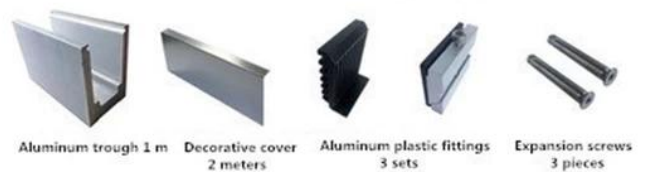

LCH-B01

16 mm to 17.52 mm tempered glass

1 m aluminium groove contains the following accessories (excluding glass)

LCH-B02

16 mm to 17.52 mm tempered glass

1 m aluminium groove contains the following accessories (excluding glass)

LCH-C01 / A02: sin / con revestimiento para usar con vidrio de 12 mm a 13,14 mm

LCH-C01

12 mm to 13.14 mm tempered glass

1 m aluminium groove contains the following accessories (excluding glass)

LCH-C02

12 mm to 13.14 mm tempered glass

1 m aluminium groove contains the following accessories (excluding glass)

LCH-D01 / A02: sin / con revestimiento para usar con vidrio de 12 mm a 13,14 mm

LCH-D01

12 mm to 13.14 mm tempered glass

1 m aluminium groove contains the following accessories (excluding glass)

Aluminum trough 1 m

Waterproof tape 2 meters

Aluminum plastic fittings 3 sets

Expansion screws 3 pieces

LCH-D02

12 mm to 13.14 mm tempered glass

1 m aluminium groove contains the following accessories (excluding glass)