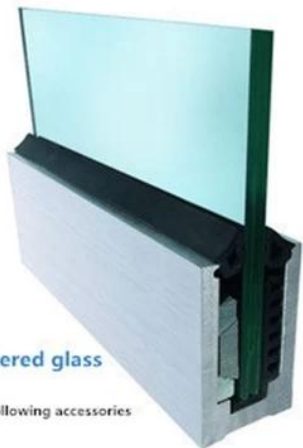

1 m aluminium groove contains the following accessories (excluding glass)

Aluminum trough 1 m Decorative cover 2 meters Aluminum plastic fittings 3 sets Expansion screws 3 pieces

LCH-B01 / A02: sin / con revestimiento para usar con vidrio de 16 mm a 17,52 mm

LCH-B01

16 mm to 17.52 mm tempered glass

1 m aluminium groove contains the following accessories (excluding glass)

LCH-B02

16 mm to 17.52 mm tempered glass

1 m aluminium groove contains the following accessories (excluding glass)

LCH-C01 / A02: sin / con revestimiento para usar con vidrio de 12 mm a 13,14 mm

LCH-C01

12 mm to 13.14 mm tempered glass

1 m aluminium groove contains the following accessories (excluding glass)

LCH-C02

12 mm to 13.14 mm tempered glass

1 m aluminium groove contains the following accessories (excluding glass)

LCH-D01 / A02: sin / con revestimiento para usar con vidrio de 12 mm a 13,14 mm

LCH-D01

12 mm to 13.14 mm tempered glass

1 m aluminium groove contains the following accessories (excluding glass)