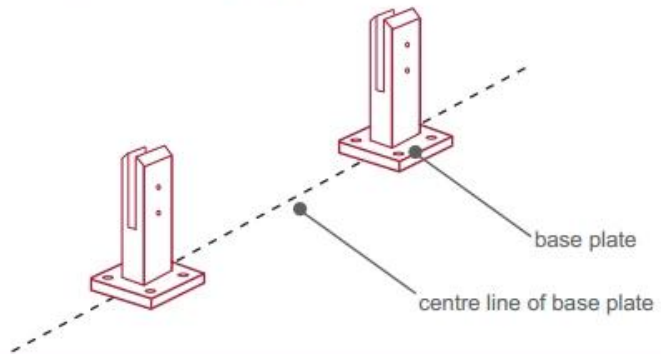

Altura 168 mm

Con placa niveladora ajustable, cubierta de base abovedada

Placa base con orificios ovalados, más fácil de montar con pernos

Dimensiones para **Espita de vidrio de acero inoxidable 2205 dúplex ajustable cuadrada**

### DRAWING FOR SBM

Instalación para **Espita de vidrio de acero inoxidable 2205 dúplex ajustable cuadrada**

## fixing method: base plate spigots

Mark out the centre line of proposed glass fence with a chalk line. Determine clamp location based on a sheet size (recommendation on pages 1 & 2). Use base plate as a template to mark out the hole positions and drill holes to suit.

**Note:** Do not exceed 100mm gaps between glass panels. Optimum gap is 40mm to 60mm

Now the base plated spigots can be fitted to the floor and plumbed via shims (not supplied) under the base plates. Be sure to tighten firmly as the smallest of movement at the base plate will result in noticeable movement at the bottom of the glass fence.