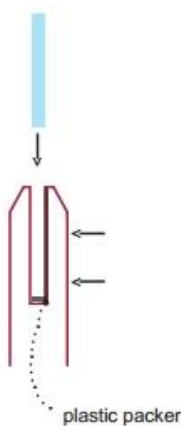

How adjustability works:

1. Place glass in spigot
2. Fix/ tension glass both sides with allen key