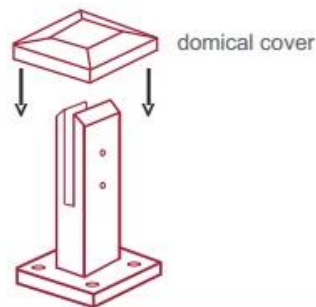

When all spigots are installed, slip domical cover the top of the spigot to hide fixings. It will be necessary to turn the adjustment screws on the spigot face all the way in to allow cover to pass over

Note: Same installation method applies to round base plate spigot