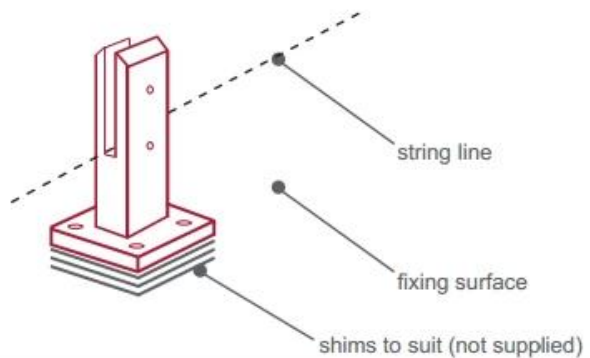

Altura 168 mm

Con placa niveladora ajustable, cubierta de base abovedada

Placa base con orificios ovalados, más fácil de montar con pernos

Dimensiones para **Espita de vidrio de acero inoxidable 2205 dúplex ajustable cuadrada**

## fixing method: base plate spigots

Mark out the centre line of proposed glass fence with a chalk line. Determine clamp location based on a sheet size (recommendation on pages 1 & 2). Use base plate as a template to mark out the hole positions and drill holes to suit.

**Note:** Do not exceed 100mm gaps between glass panels. Optimum gap is 40mm to 60mm

Now the base plated spigots can be fitted to the floor and plumbed via shims (not supplied) under the base plates. Be sure to tighten firmly as the smallest of movement at the base plate will result in noticeable movement at the bottom of the glass fence.

**Tip:** By setting the two outer spigots of your total span, a string line can be run in the 'throat' of the spigots, giving correct height for all spigots in between

**Note:** Do not exceed 100mm gap from the fixing surface to the bottom of the glass