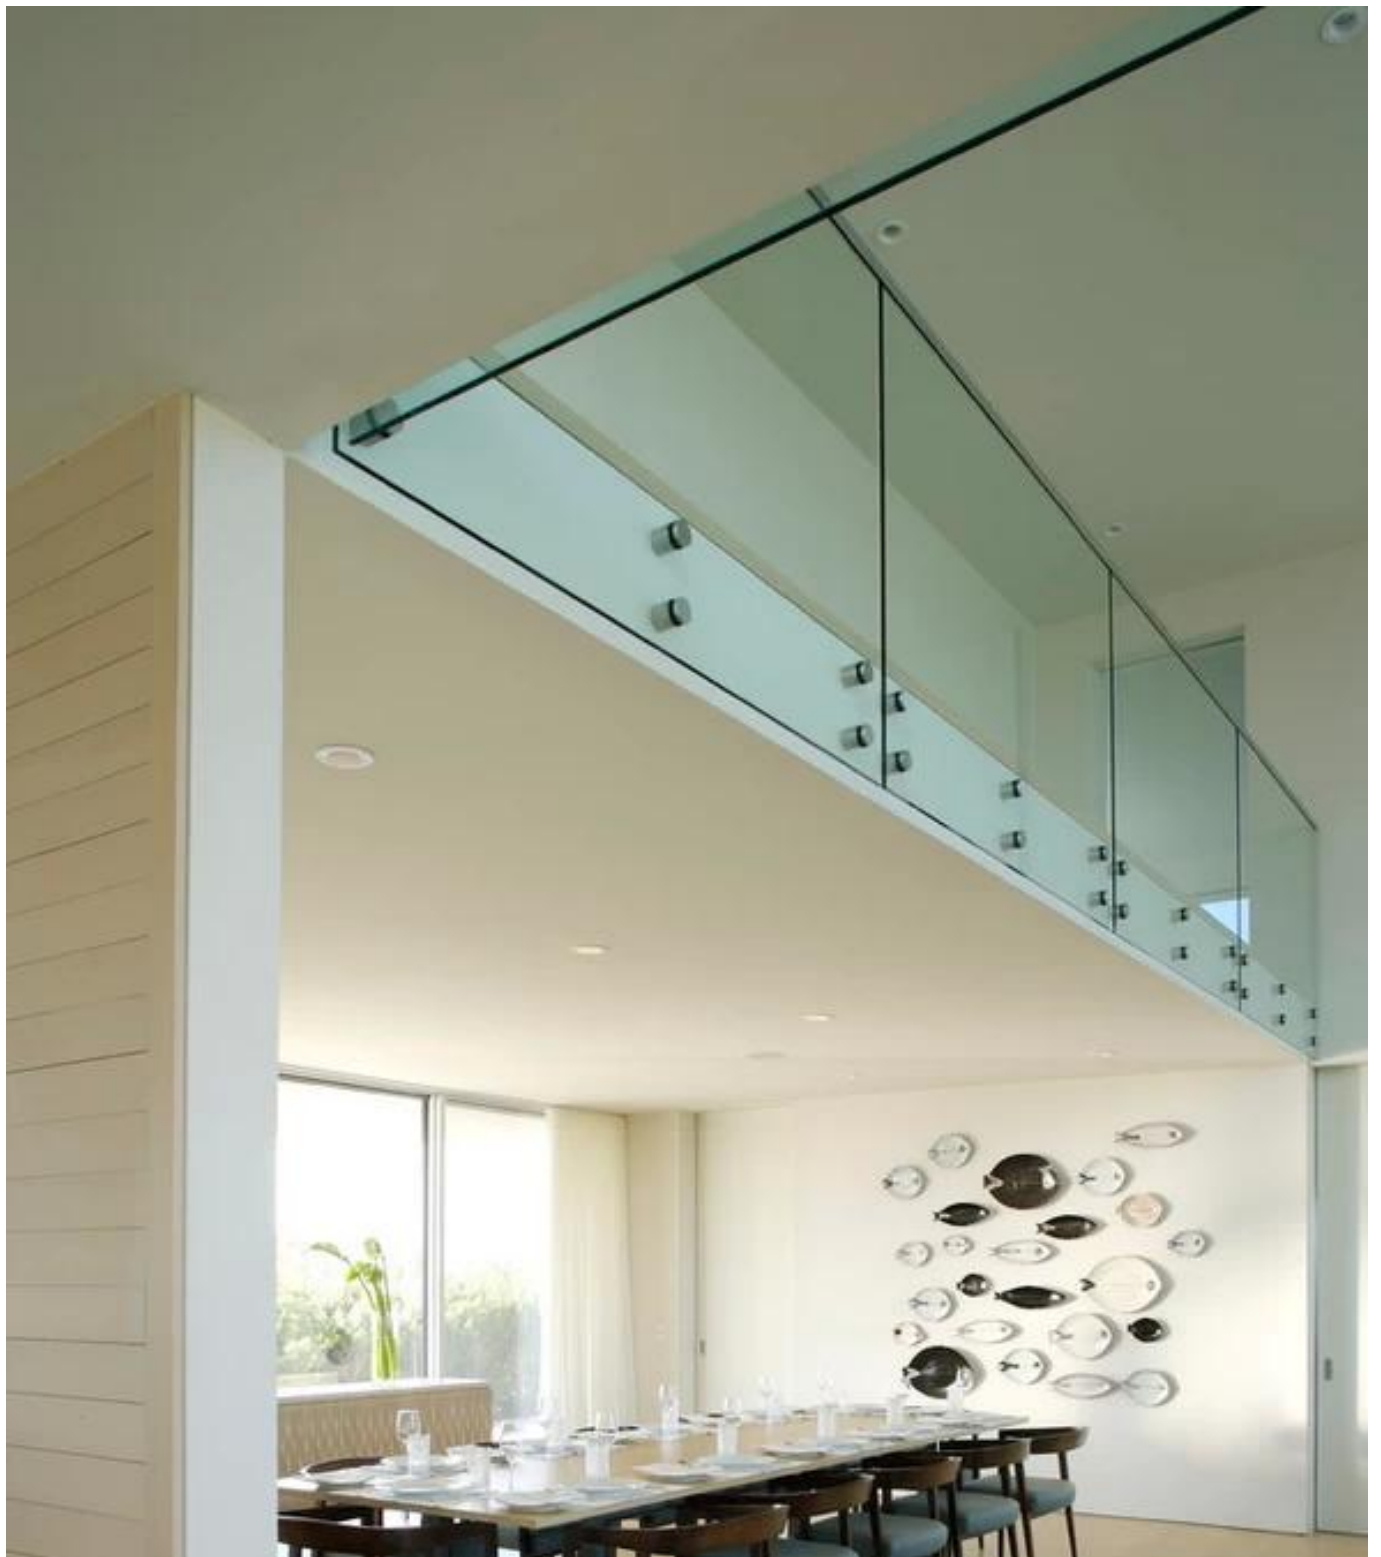

[No dude en contactar con nosotros si está interesado.](#)

Email: sales03@launch-china.cn

Skype: [launch_03](#)