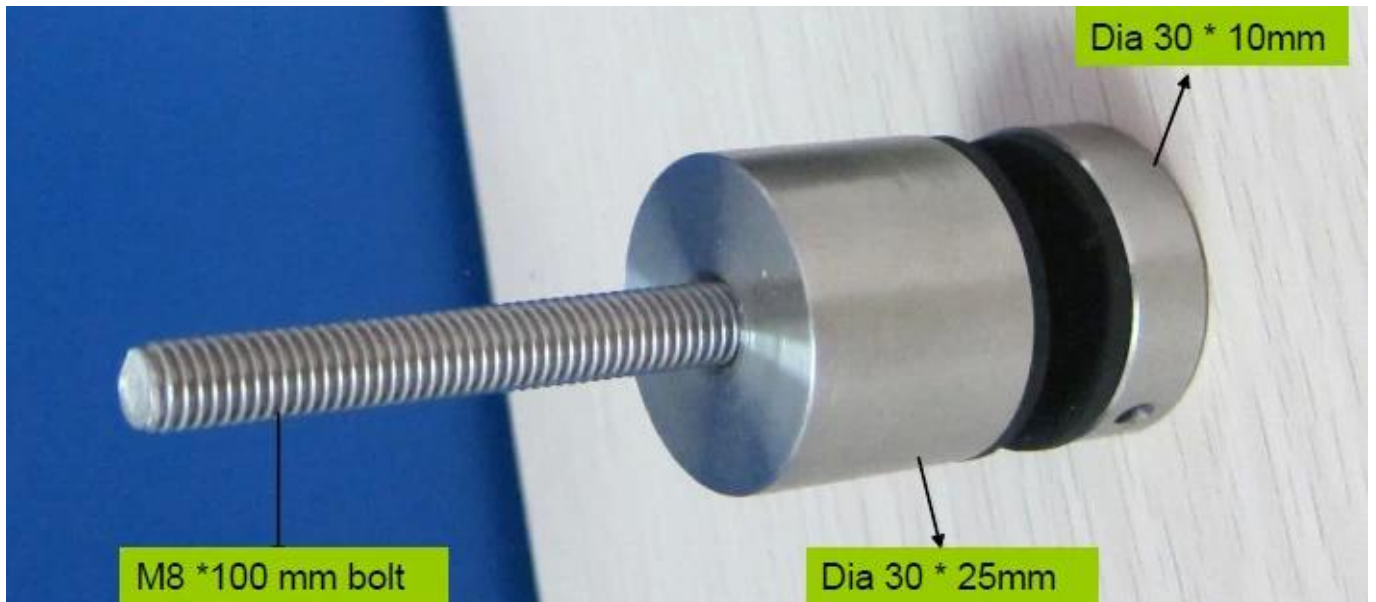

Barandilla sin marco para el diseño del balcón

STAND OFF

SF-30

SF-50

SF-30

Model No. : SF-30

Material	Stainless steel 304/ 316
Finish	Satin / mirror polished
Size	30*10mm cap, 30*25mm body , M8*100 bolt , silicon rubber gasket included

Model No. : SF-50

Material	Stainless steel 304/ 316
Finish	Satin / mirror polished
Size	50*10mm cap, 50*30 mm body , M12*120 bolt , silicon rubber gasket included

Model No. : SF-50 T

Material	Stainless steel 304/ 316
Finish	Satin / mirror polished
Size	50*10mm cap, 50*30 mm body, silicon rubber gasket included
Mounting plate size	200*100*10mm