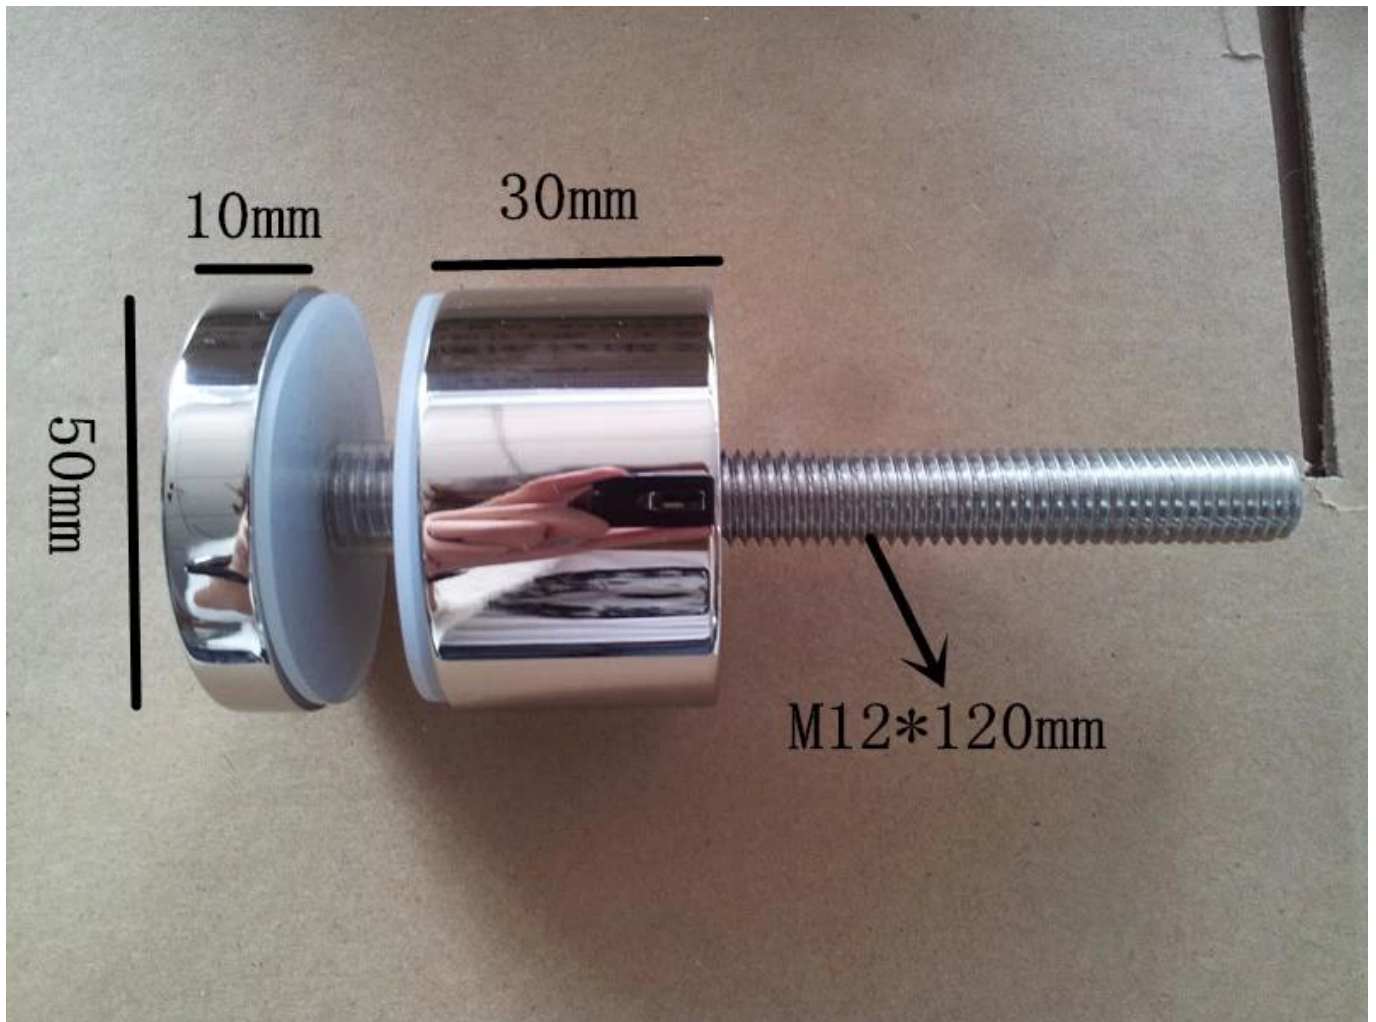

Barandilla sin marco para el diseño del balcón

STAND OFF

SF-30

SF-50

SF-30

Model No. : SF-30

Material	Stainless steel 304/ 316
Finish	Satin / mirror polished
Size	30*10mm cap, 30*25mm body , M8*100 bolt , silicon rubber gasket included

Model No. : SF-50

Material	Stainless steel 304/ 316
Finish	Satin / mirror polished
Size	50*10mm cap, 50*30 mm body , M12*120 bolt , silicon rubber gasket included

Model No. : SF-50 T

Material	Stainless steel 304/ 316
Finish	Satin / mirror polished
Size	50*10mm cap, 50*30 mm body, silicon rubber gasket included
Mounting plate size	200*100*10mm