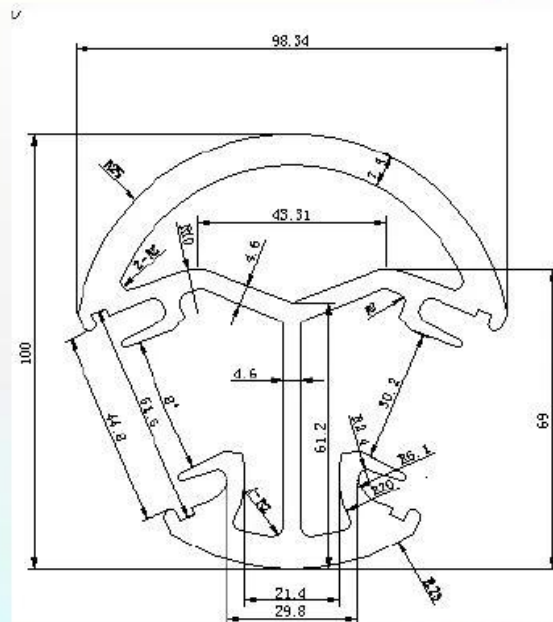

Dirección:

- Una forma de mensaje final;
- Dos vías de 90 grados de correos;
- Dos vías de 180 correos grado;
- Dos vías de 135 correos grado;

**Aluminum railing post
--Round 1 way post**

Material : aluminum 6065
Heat treatment : T6
Surface : MILL
Length : 1265mm
details: with 150mm snap insert in at one end, a plastic seat, a post base, cap on the top and cover ring for post base.

Aluminum railing post
--Round 2 way post

Material : aluminum 6065
Heat treatment :T6
Surface : MILL
Length : 1265mm
details: with 150mm snap insert in at one end, a plastic seat, a post base, cap on the top and cover ring for post base.

Aluminum railing post
--Round 135 degree post

Material : aluminum 6065
Heat treatment :T6
Surface : MILL
Length : 1265mm
details: with 150mm snap insert in at one end, a plastic seat, a post base, cap on the top and cover ring for post base.

dispositivo cuadrado de aluminio