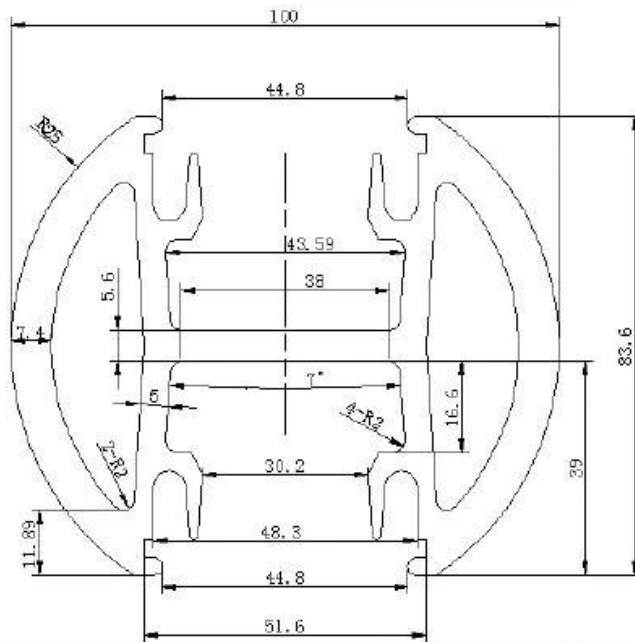

Dirección:

- Una forma de mensaje final;
- Dos vías de 90 grados de correos;
- Dos vías de 180 correos grado;
- Dos vías de 135 correos grado;

**Aluminum railing post
--Round 1 way post**

Material : aluminum 6065
Heat treatment : T6
Surface : MILL
Length : 1265mm
details: with 150mm snap insert in at one end, a plastic seat, a post base, cap on the top and cover ring for post base.

Aluminum railing post
--Round 2 way post

Material : aluminum 6065
Heat treatment :T6
Surface : MILL
Length : 1265mm
details: with 150mm snap insert in at one end, a plastic seat, a post base, cap on the top and cover ring for post base.

Aluminum railing post
--Round 135 degree post

Material : aluminum 6065
Heat treatment :T6
Surface : MILL
Length : 1265mm
details: with 150mm snap insert in at one end, a plastic seat, a post base, cap on the top and cover ring for post base.

dispositivo cuadrado de aluminio