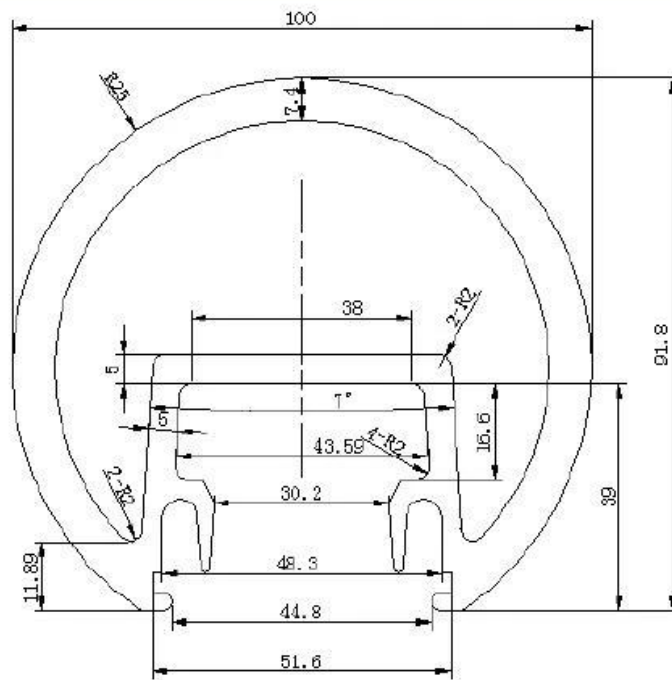

Dirección:

- Una forma de mensaje final;
- Dos vías de 90 grados de correos;
- Dos vías de 180 correos grado;
- Dos vías de 135 correos grado;

**Aluminum railing post
--Round 1 way post**

Material : aluminum 6065
Heat treatment : T6
Surface : MILL
Length : 1265mm
details: with 150mm snap insert in at one end, a plastic seat, a post base, cap on the top and cover ring for post base.

Aluminum railing post
--Round 2 way post

Material : aluminum 6065
Heat treatment :T6
Surface : MILL
Length : 1265mm
details: with 150mm snap insert in at one end, a plastic seat, a post base, cap on the top and cover ring for post base.

Aluminum railing post
--Round 135 degree post

Material : aluminum 6065
Heat treatment :T6
Surface : MILL
Length : 1265mm
details: with 150mm snap insert in at one end, a plastic seat, a post base, cap on the top and cover ring for post base.

dispositivo cuadrado de aluminio