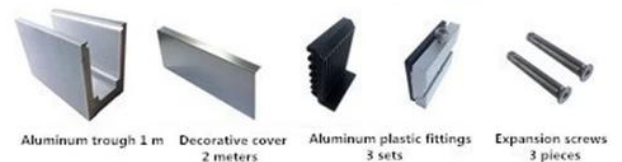

20 mm to 21.52 mm tempered glass

1 m aluminium groove contains the following accessories (excluding glass)

LCH-B01 / A02: ilman päällystettä, käytettäväksi 16 - 17,52 mm: n lasilla

LCH-B01

16 mm to 17.52 mm tempered glass

1 m aluminium groove contains the following accessories (excluding glass)

LCH-B02

16 mm to 17.52 mm tempered glass

1 m aluminium groove contains the following accessories (excluding glass)

LCH-C01 / A02: ilman päällystettä, käytettäväksi 12-13,14 mm lasilla

LCH-C01

12 mm to 13.14 mm tempered glass

1 m aluminium groove contains the following accessories (excluding glass)

Aluminum trough 1 m Waterproof tape 2 meters

Aluminum plastic fittings 3 sets

Expansion screws 3 pieces

LCH-C02

12 mm to 13.14 mm tempered glass

1 m aluminium groove contains the following accessories (excluding glass)

Aluminum trough 1 m Decorative cover 2 meters

Aluminum plastic fittings 3 sets

Expansion screws 3 pieces