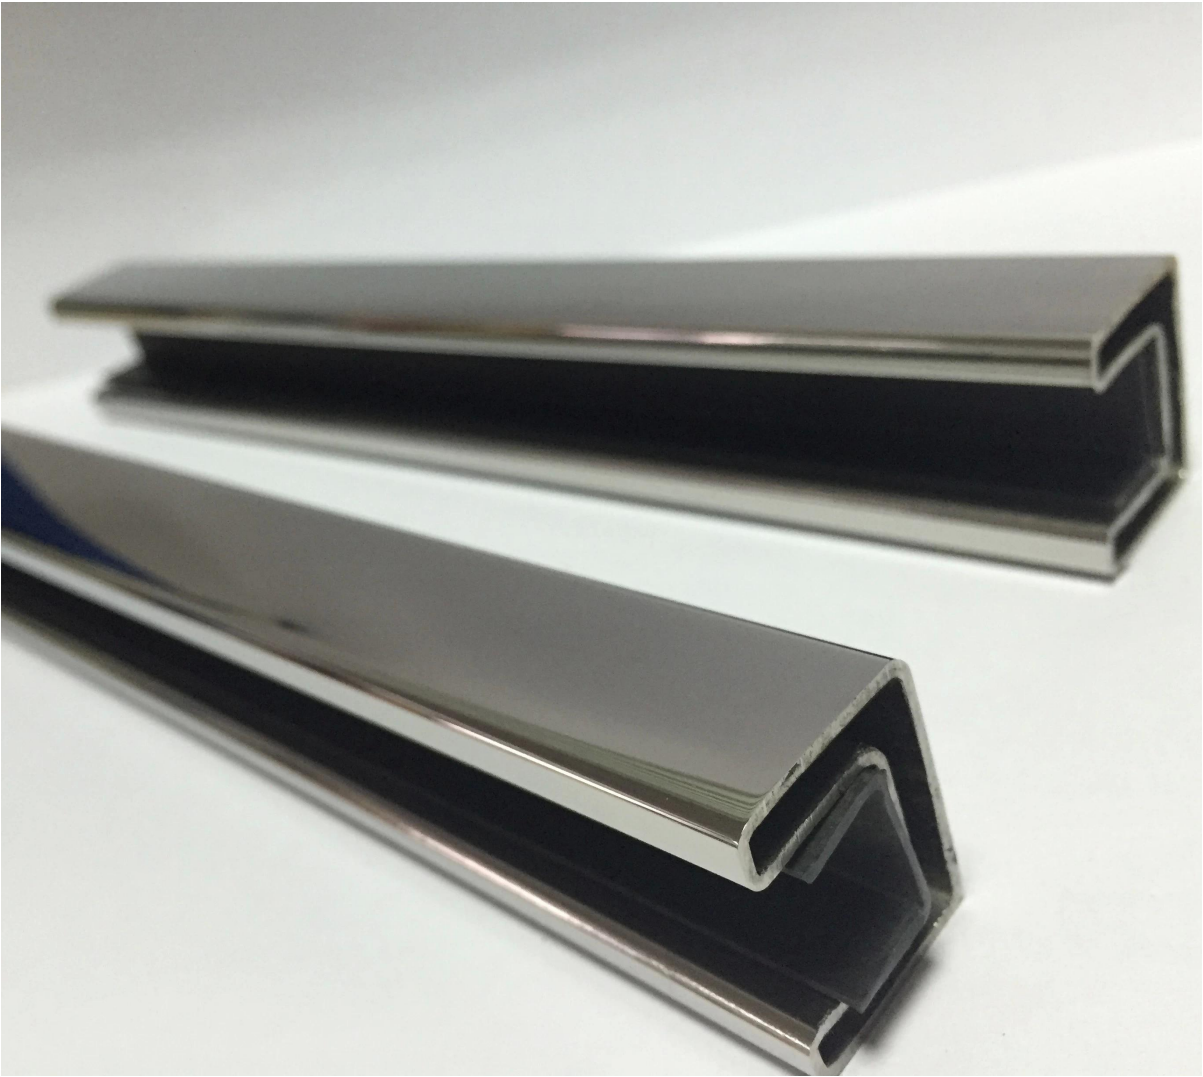

5.8 m per length

180 degree joiner

90 degree joiner

Vertical adjustable joiner

Horizontal I adjustable joiner

Wall to handrail joiner

End cap

Tiedot