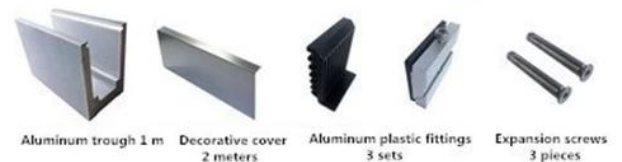

**LCH-A02**

20 mm to 21.52 mm tempered glass

1 m aluminium groove contains the following accessories  
(excluding glass)

**LCH-B01 / A02: ilman päällystettä, käytettäväksi 16 - 17,52 mm: n lasilla**

**LCH-B01**

16 mm to 17.52 mm tempered glass

1 m aluminium groove contains the following accessories  
(excluding glass)

**LCH-B02**

16 mm to 17.52 mm tempered glass

1 m aluminium groove contains the following accessories  
(excluding glass)

**LCH-C01 / A02: ilman päällystettä tai käytettäväksi 12-13,14 mm lasin kanssa**

**LCH-C01**

12 mm to 13.14 mm tempered glass

1 m aluminium groove contains the following accessories (excluding glass)

Aluminum trough 1 m Waterproof tape 2 meters

Aluminum plastic fittings 3 sets

Expansion screws 3 pieces

**LCH-C02**

12 mm to 13.14 mm tempered glass

1 m aluminium groove contains the following accessories (excluding glass)

Aluminum trough 1 m

Decorative cover 2 meters