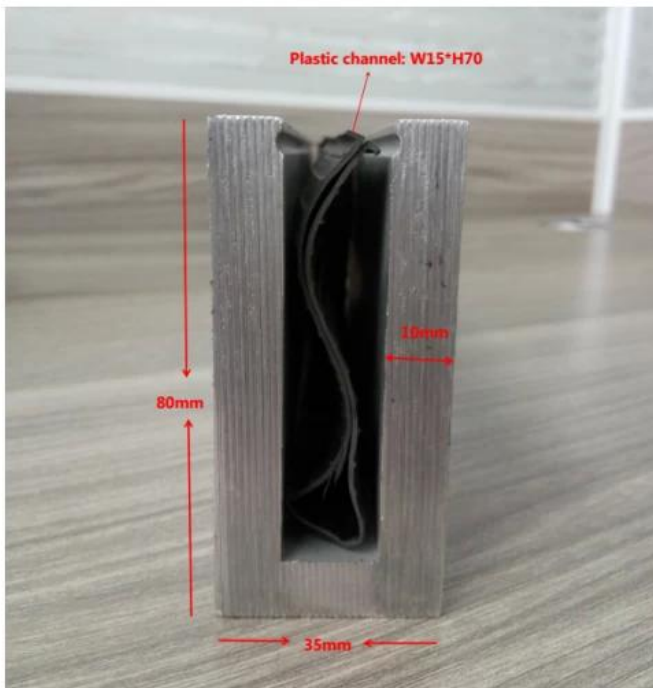

Waterproof tape 2 meters

Aluminum plastic fittings 3 sets

Expansion screws 3 pieces

**LCH-D02**

12 mm to 13.14 mm tempered glass

1 m aluminium groove contains the following accessories (excluding glass)

Aluminum trough 1 m

Small profile: for glass thickness 10-12.76mm

Big profile: for glass thickness 20-30mm

**SLOT TUBE HANDRAIL:**