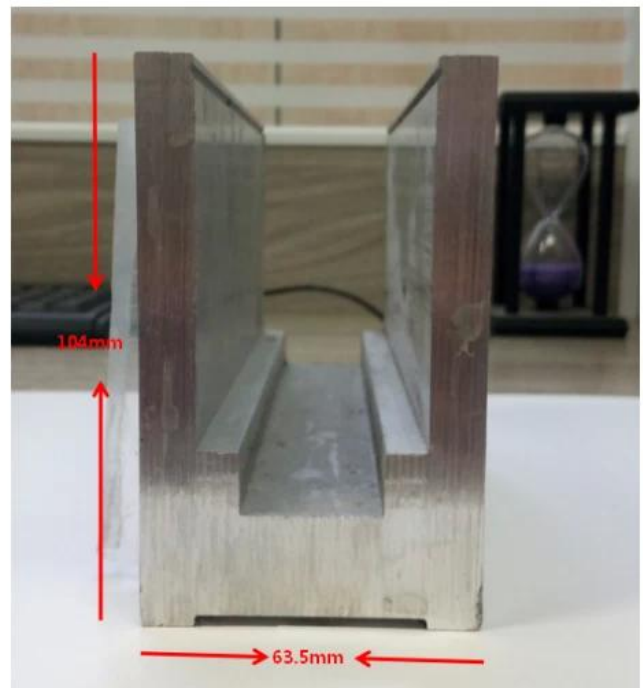

Waterproof tape 2 meters

Aluminum plastic fittings 3 sets

Expansion screws 3 pieces

**LCH-D02**

12 mm to 13.14 mm tempered glass

1 m aluminium groove contains the following accessories (excluding glass)

Aluminum trough 1 m

Small profile: for glass thickness 10-12.76mm

Big profile: for glass thickness 20-30mm

**SLOT TUBE HANDRAIL:**