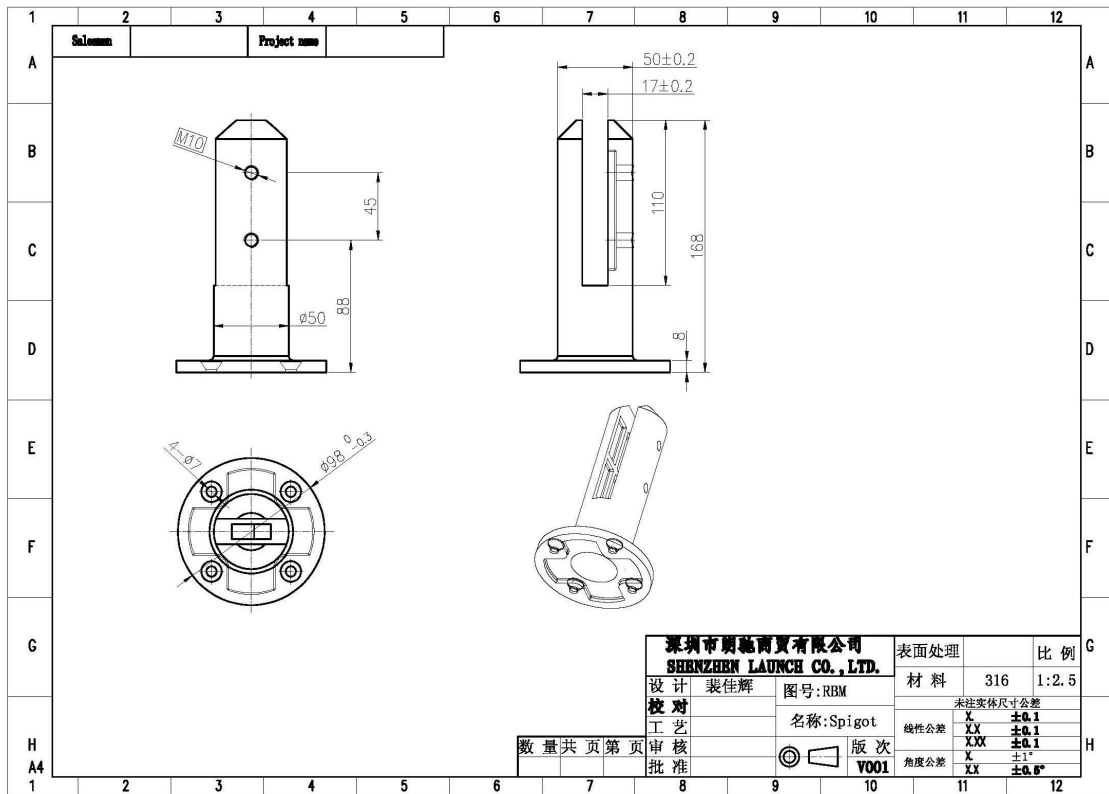

Pakkaus ja toimitus

--Yksi tietokone, yksi pussi, sitten yhteen laatikkoon. 20 kpl tulee yksi pakkaus.

--Shipping vaihtoehto: sea (10-15 päivää) /by ilmateitse (3-5 päivää)