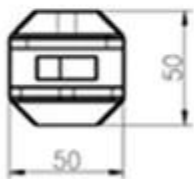

数量共页第页

深圳市朝福商贸有限公司 SHENZHEN LAUNCH CO., LTD.		表面处理
设计	裴佳辉	材料
校对	图号:SCM	未
工艺	名称:Spigot	线性公差
审核	版次	角度公差
批准	Y001	

Pakkaus ja toimitus

--Yksi tietokone, yksi pussi, sitten yhteen laatikkoon. 20 kpl tulee yksi pakkaus.

--Shipping vaihtoehto: sea (10-15 päivää) /by ilmateitse (3-5 päivää)