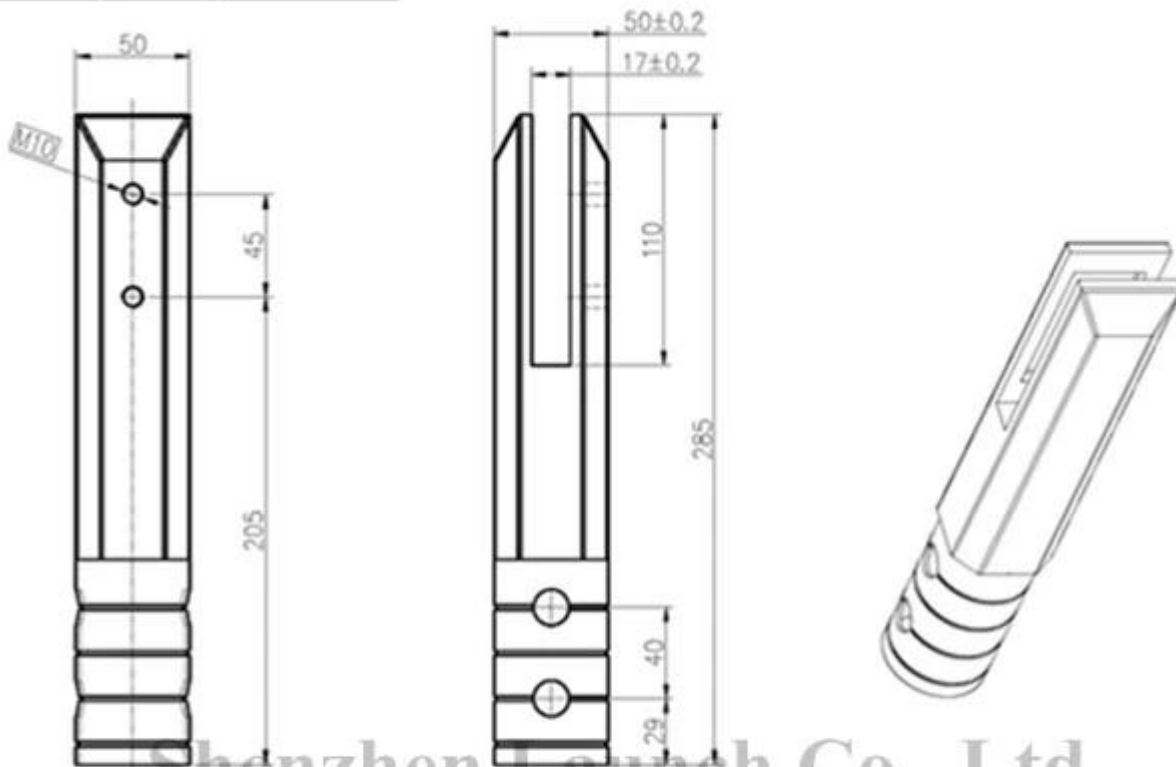

Project name

Shenzhen Launch Co., Ltd

数量共页第页

深圳市朝福商贸有限公司 SHENZHEN LAUNCH CO., LTD.		表面处理
设计	裴佳辉	材料
校对	图号:SCM	未
工艺	名称:Spigot	线性公差
审核	版次	角度公差
批准	Y001	

Pakkaus ja toimitus

--Yksi tietokone, yksi pussi, sitten yhteen laatikkoon. 20 kpl tulee yksi pakkaus.

--Shipping vaihtoehto: sea (10-15 päivää) /by ilmateitse (3-5 päivää)