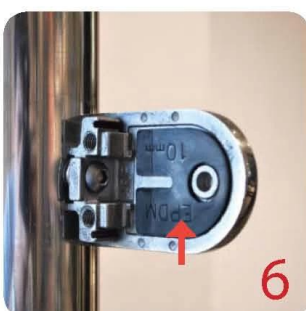

Sivukuva

Harjattu pinta

Kiillotettu pinta

Asennusohje

Glass Clamp Installation Guide

1
Mark and centre punch desired location of blind rivet nut location.

2
Drill centre punched hole in tube to suit blind rivet nut.

3
Insert blind rivet nut into tube and fasten with blind rivet tool.

4
Check installed blind rivet nut is secure and ready for install.

5
Align half glass clamp with blind rivet nut inline position. Screw in button head cap screw into thread and tighten with hex key.

6
Select appropriate rubber gasket to suit glass panel thickness. Install rubber gasket into both sides of glass clamp. (Note rubber gasket marked with sizes).

6a
If heavier clamping load is required please use supplied glass clamp pin, during the install process. Note glass panels will require drilling in order to fit glass clamp pins.