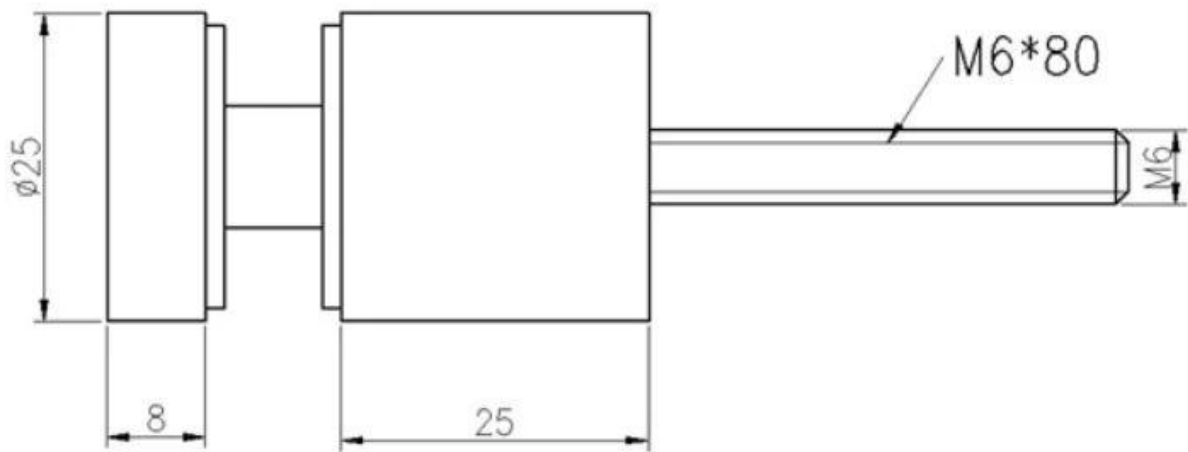

MassaTuotanto