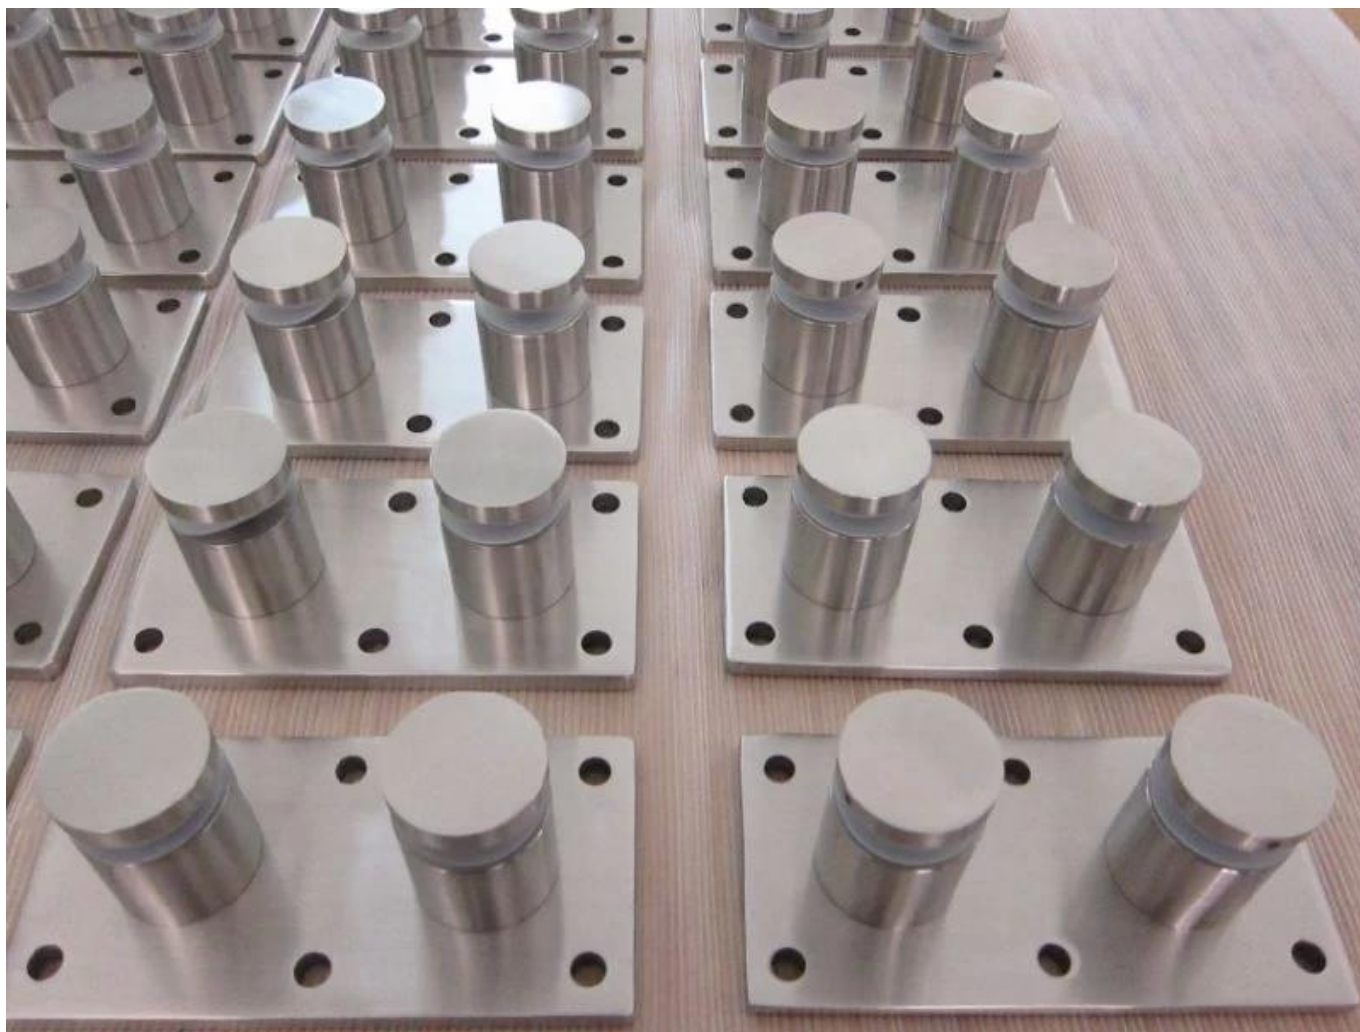

Pakkauskuvat