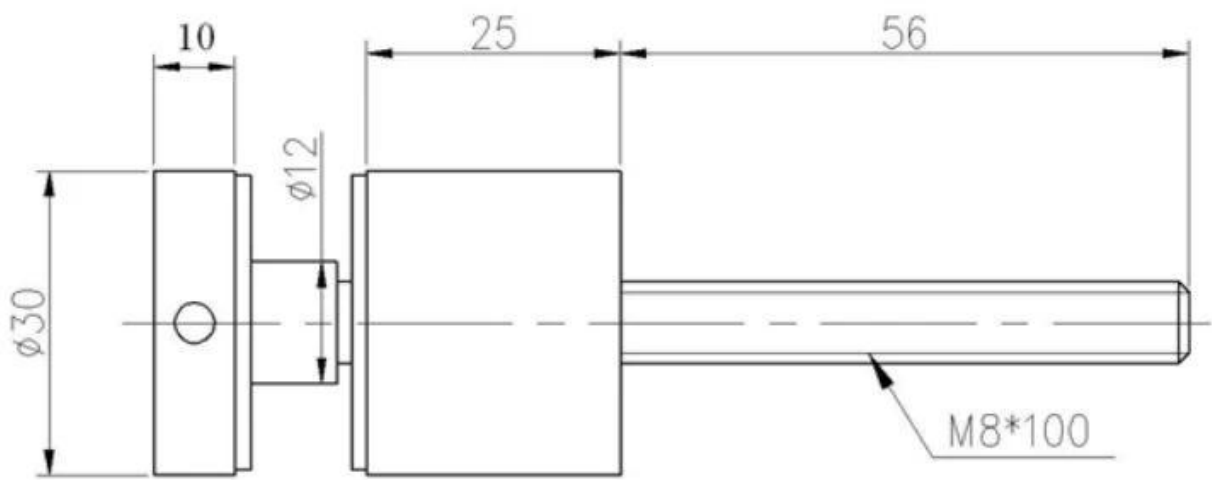

MassaTuotanto