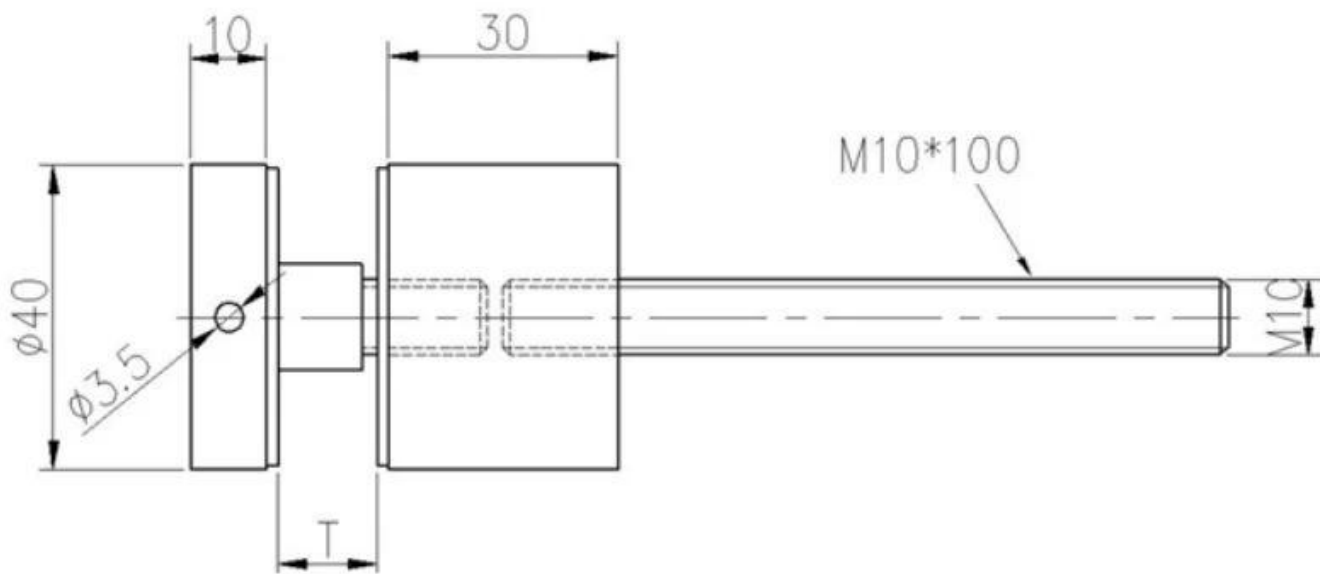

MassaTuotanto