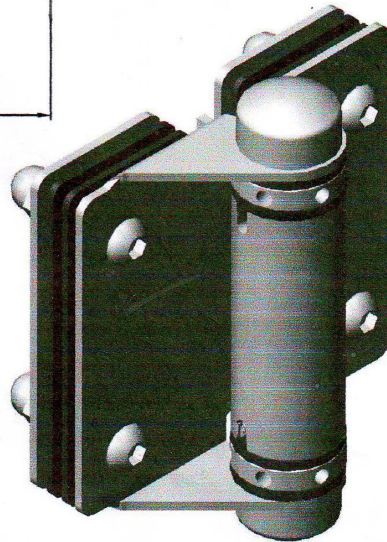

tuote näytä:
peilipinnoitteella