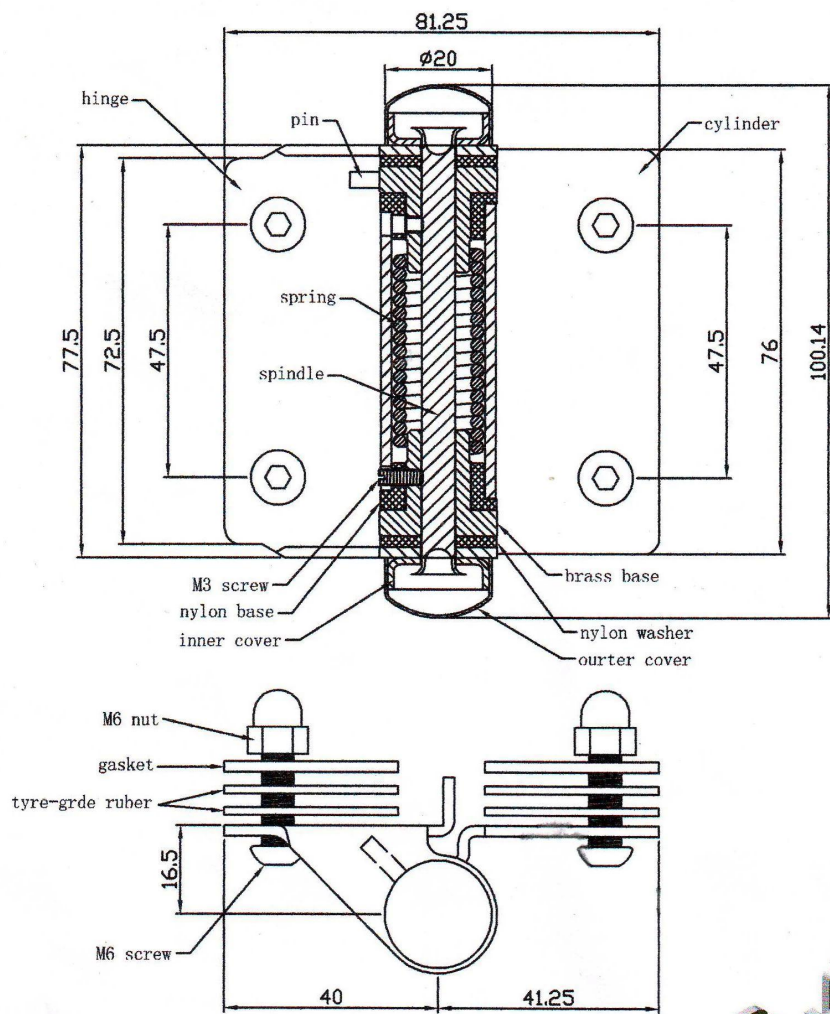

tuote näytä:
peilipinnoitteella