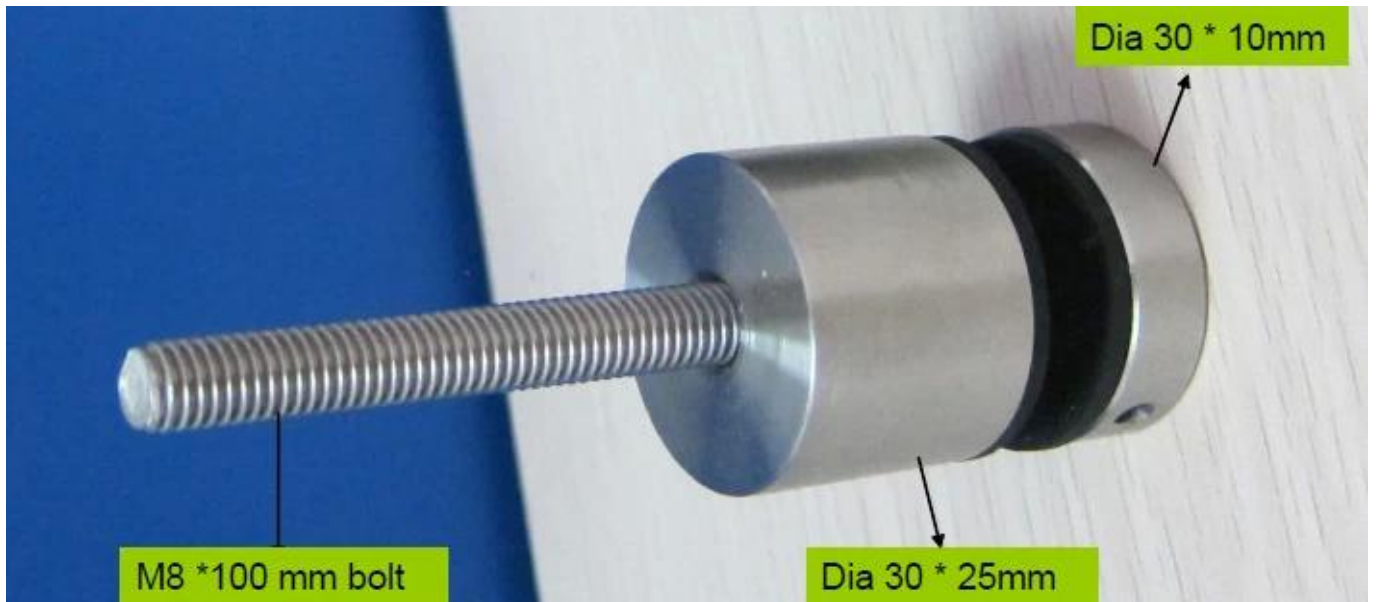

### Model No. : SF-30

Material	Stainless steel 304/ 316
Finish	Satin / mirror polished
Size	30*10mm cap, 30*25mm body , M8*100 bolt , silicon rubber gasket included

### Model No. : SF-50

Material	Stainless steel 304/ 316
Finish	Satin / mirror polished
Size	50*10mm cap, 50*30 mm body , M12*120 bolt , silicon rubber gasket included

### Model No. : SF-50 T

Material	Stainless steel 304/ 316
Finish	Satin / mirror polished
Size	50*10mm cap, 50*30 mm body, silicon rubber gasket included
Mounting plate size	200*100*10mm

portaat

kannen

[Rohkeasti yhteyttä jos olet kiinnostunut.](#)