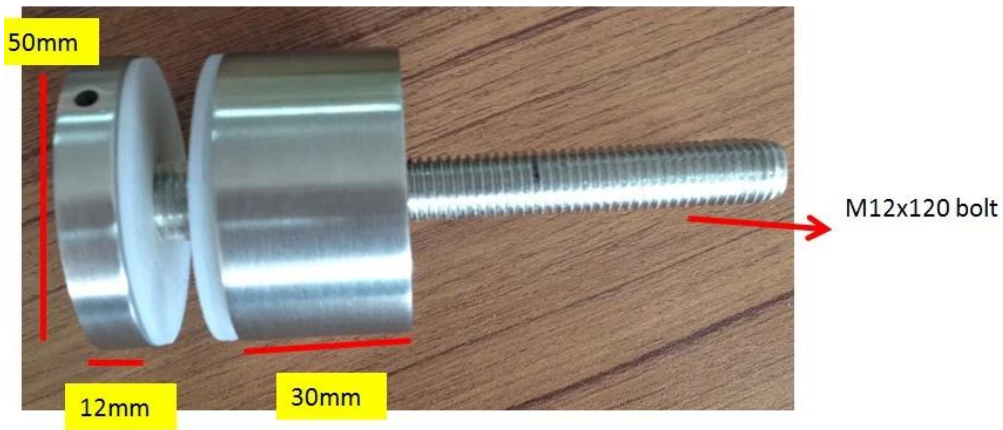

Standoff with wood screw , # SF-50A