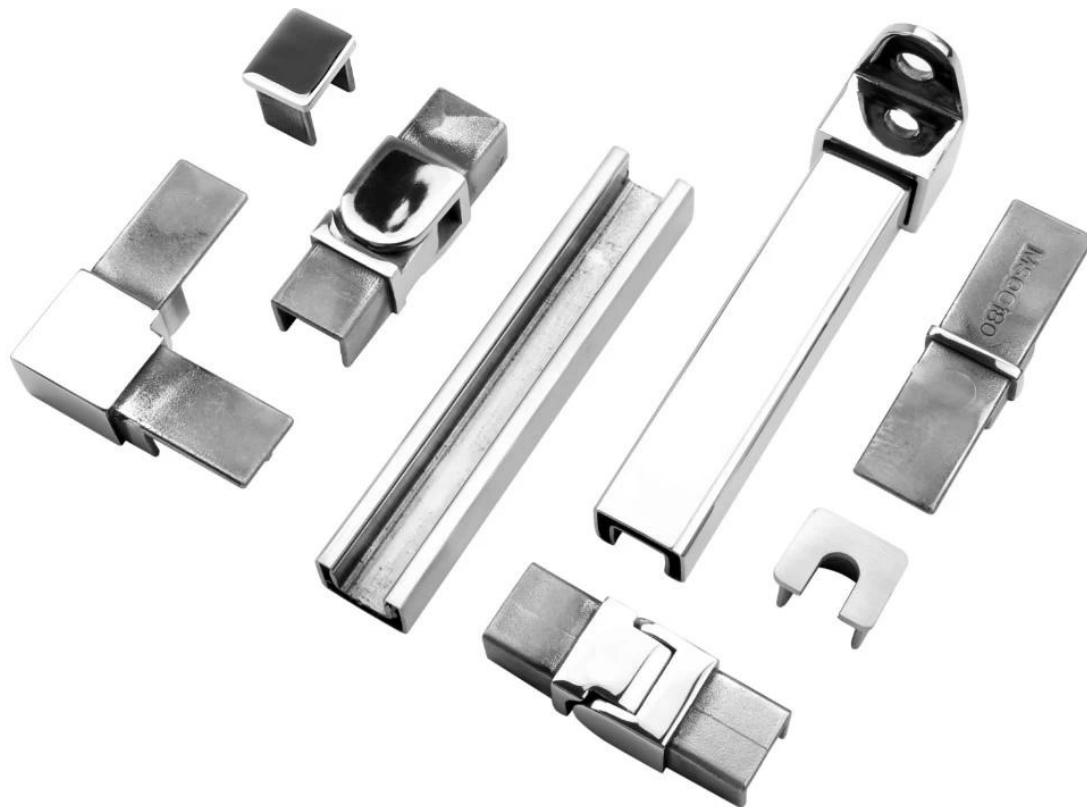

Paikoituskaiteet -

Ota rohkeasti yhteyttä saadaksesi lisätietoja ja hinnoittelua!

CONTACT US

WELCOME TO CONTACT US. WE WILL DO OUR BEST TO HELP YOU!

CELIA CHEN

Email : sales01@launch-china.cn

Skype : launch-01

Mob. 86-13590273543