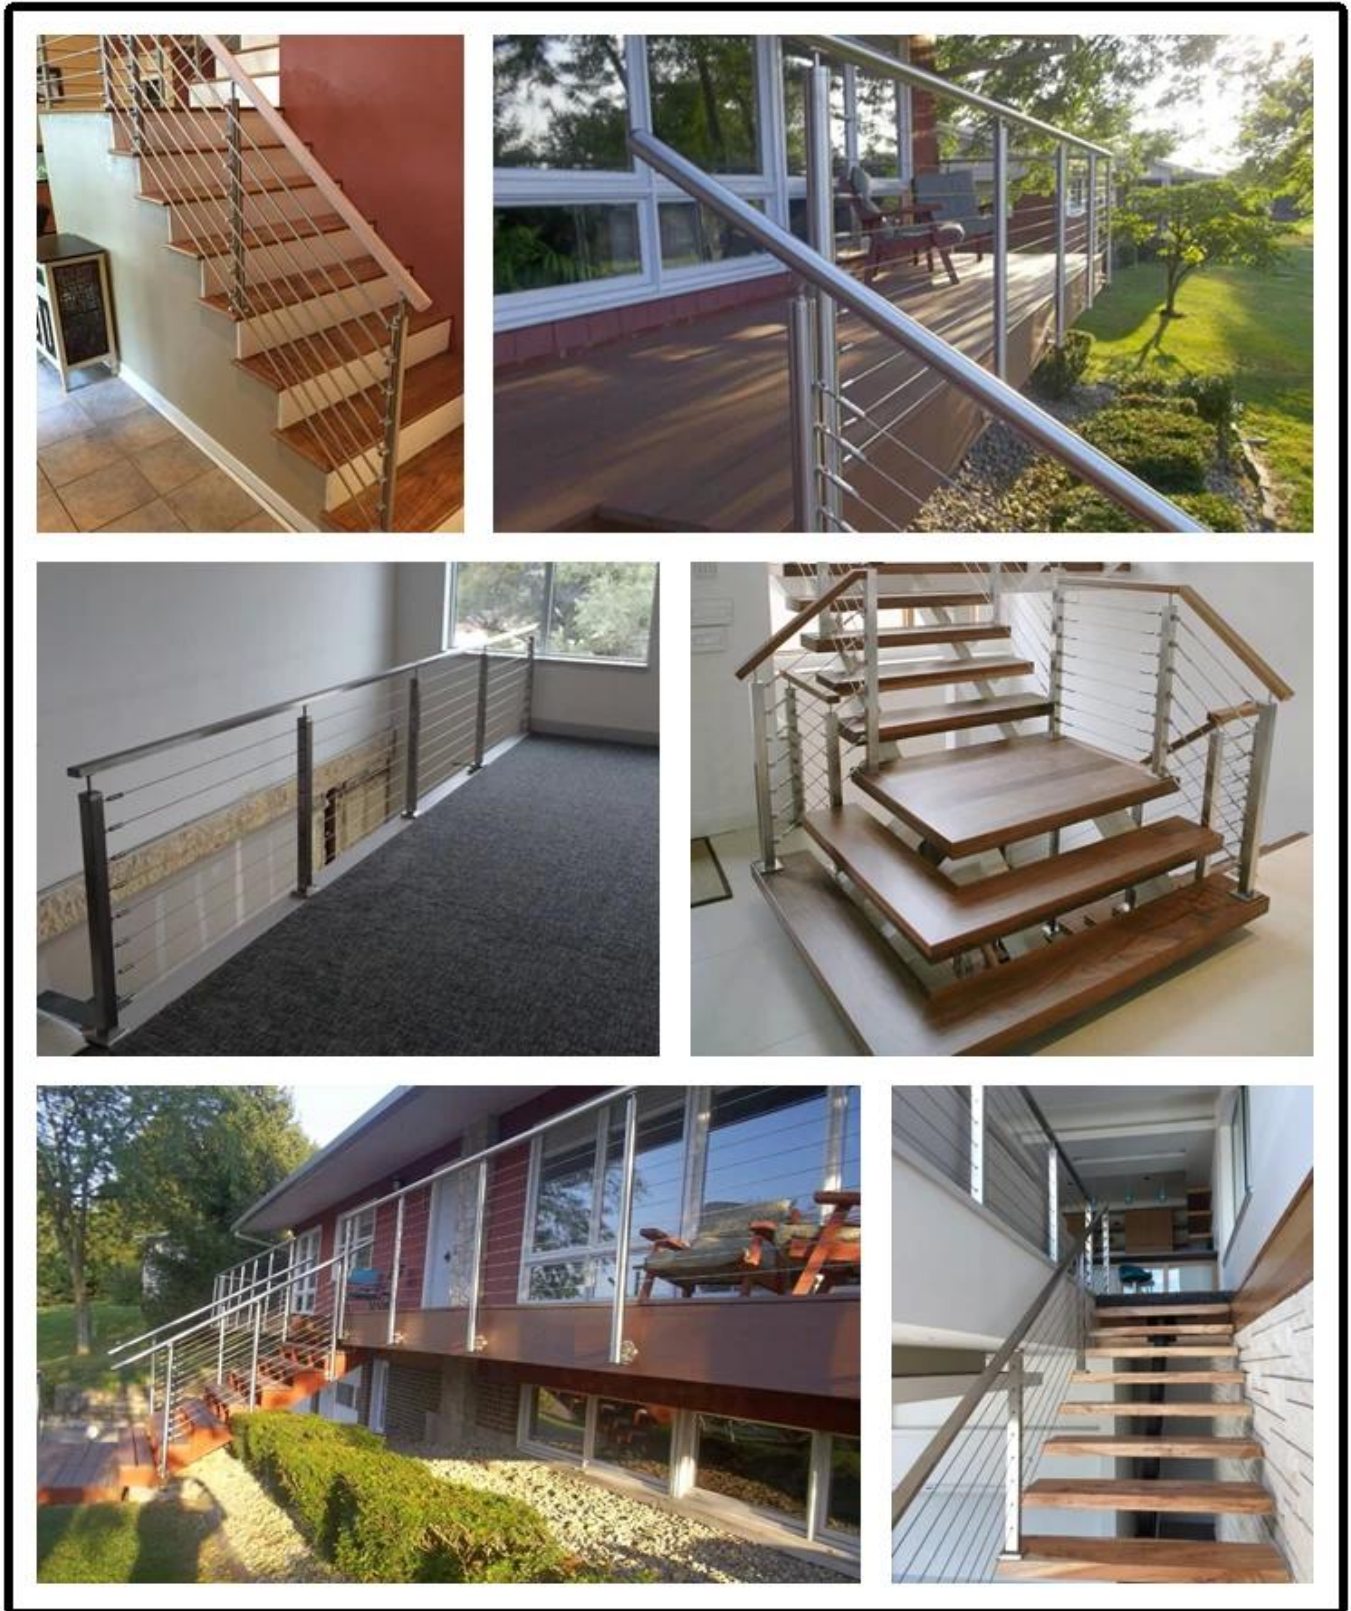

Si vous souhaitez en savoir plus, veuillez nous contacter.

Wendy Zhang

WhatsApp/HP : 8615989339827

Courriel : sales04@launch-china.cn