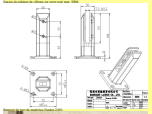

KEBILVIEW®