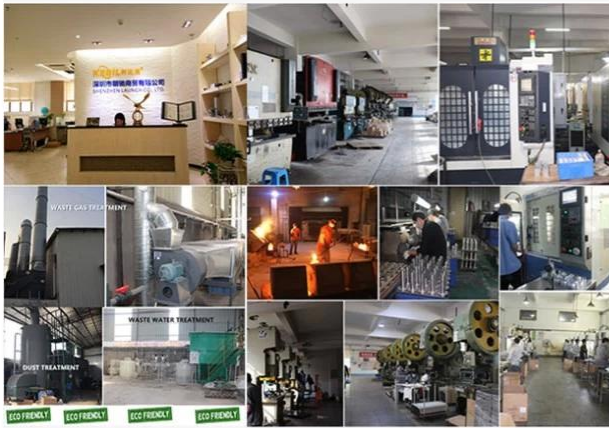

## ABOUT US

Shenzhen Launch Co., Ltd was established in 2004, located at Nanshan District, Shenzhen, and one hour by car from Hongkong International Airport. Our main products are high-grade building materials including stainless steel balustrade post, staircase handrail, balcony guardrail, swimming pool fence and other high-grade building materials. All the products are designed strictly according to the high-end market requirements. We have our own factory in Tangxia Town, Dongguan, with more than 50 sets of various precision equipments, such as CNC lathe, milling machine, punching machine, pipe cutter, argon welder, drilling machine, polisher, etc. which can provide customers with complete product processing services.

## COMPANY INTRODUCTION

Verification Type: Supplier Assessment Onsite Check

**Country / Region:**  
Guangdong, China ✓

**Year Established:**  
2004 ✓

**Main Products:**  
CNC Machining Parts, Stamping Pa... ✓