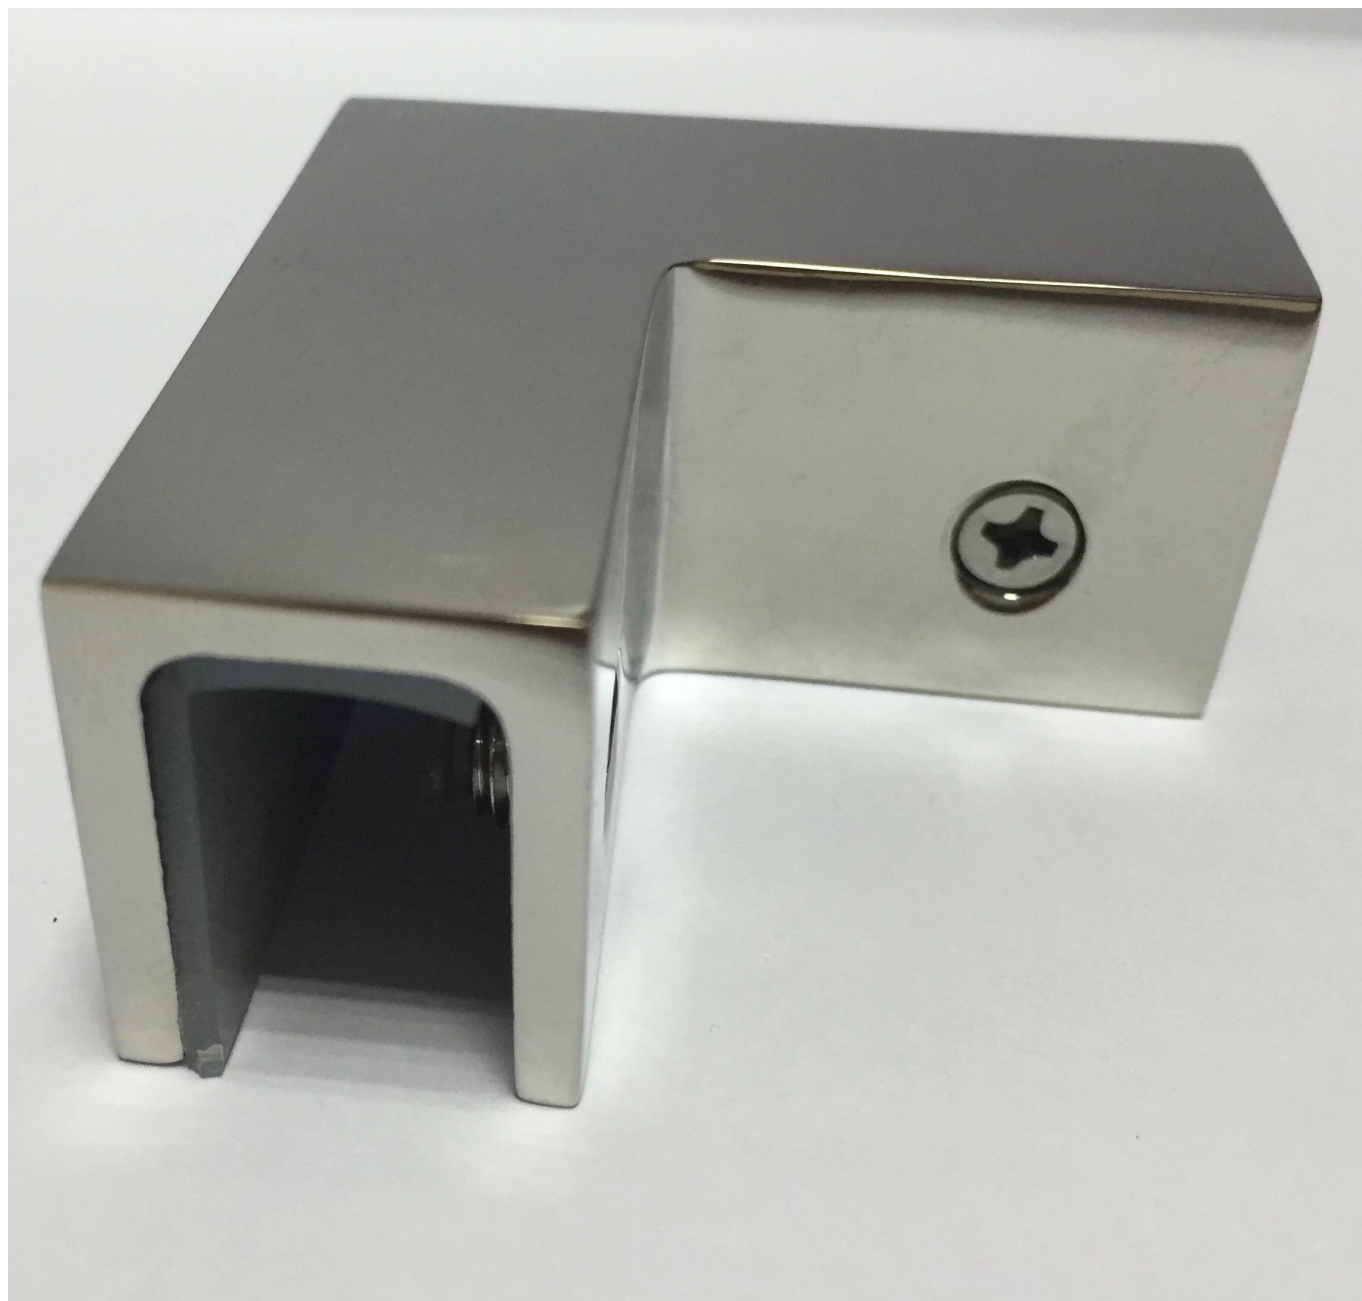

Pince de garde-corps en verre de type carré en acier inoxydable de haute qualité à 90 degrés

Images du produit:

TechniqueDessin

Projetphoto:

Plus de pinces à verre:

BC-80x35

- Square 80x35mm clamps
- To hold **180°** glass panels
- For 8-12mm glass

CB-90

- Corner glass clamp
- To hold **90°** glass panels
- For 8-12mm glass

BC-60

- Round $\phi 60$ mm clamps
- To hold **180°** glass panels
- For 8-12mm glass

PV-90

- Corner glass clamp
- To hold **90°** glass panels
- For 12-15mm glass

CB-180

- **Glass to wall** clamps
- For 8-12mm glass

PV-135

- Corner glass clamp
- To hold **135°** glass panels
- For 8-12mm glass

Drawing	Picture	Ref.	A	B	C	D	E
		G108	55	55	30	11	0
		G108R	58	55	30	11	R25.4
		G101	51	41	25	11	0
		G101R	55	41	25	11	R21.5/R25.4
		G102	44	44	25	11	0
		G102R	48	44	25	11	R21.5/R25.4
		G103	50	40	22	8	0
		G104	50	40	26	12	0
		G105	54	45	28	14	0
		G107	63	45	28	14	0
		G103R	52	40	22	8	R21.5
		G104R	52	40	26	12	R21.5
		G105R	58	45	28	14	R21.5/R25.4
		G107R	66	45	28	14	R21.5/R25.4
		G106	50	40	25	12	0
		G106R	52	40	25	12	R21.5/R25.4