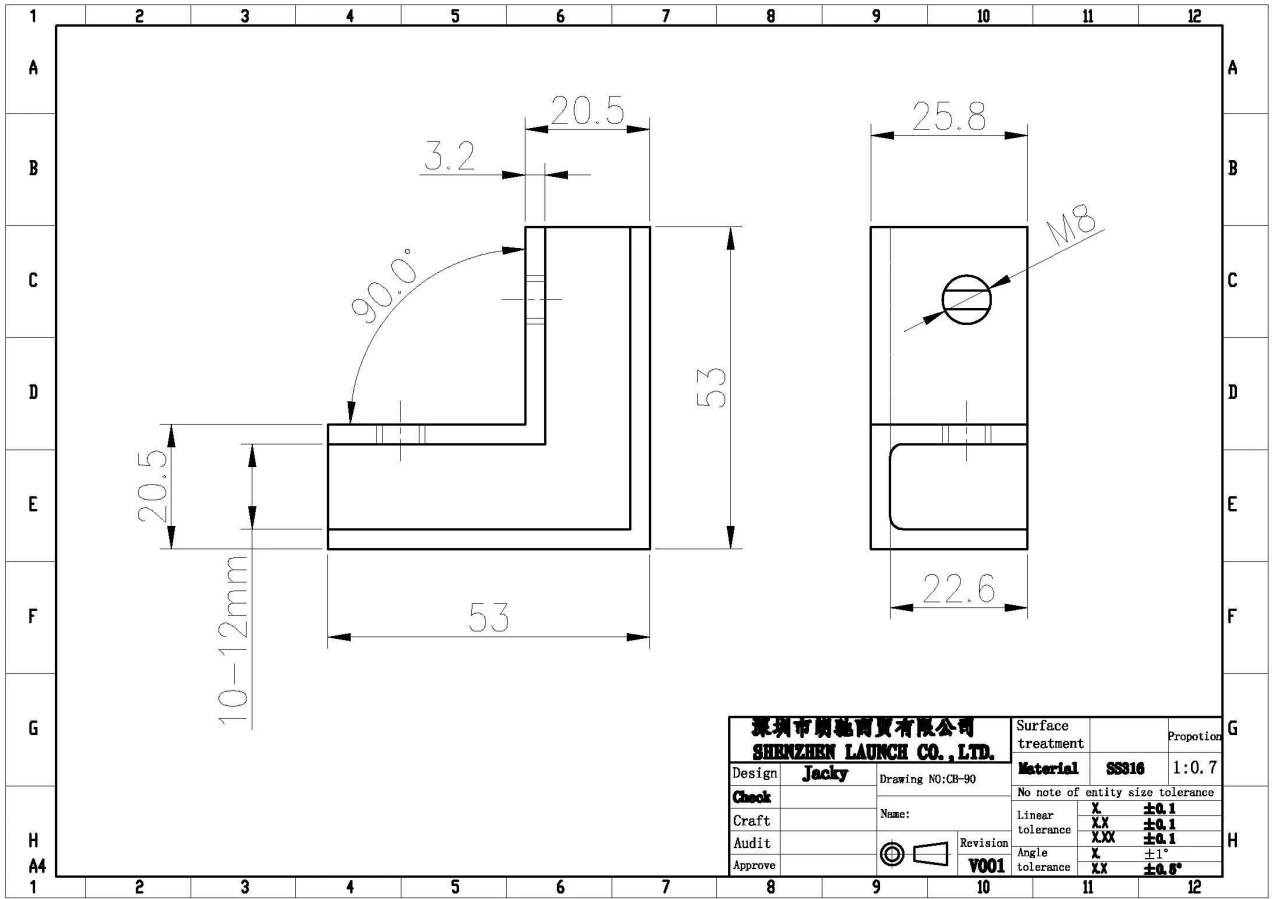

Pince de garde-corps en verre de type carré en acier inoxydable de haute qualité à 90 degrés

Images du produit:

TechniqueDessin

Projetphoto:

Plus de pinces à verre:

BC-80x35

- Square 80x35mm clamps
- To hold **180°** glass panels
- For 8-12mm glass

CB-90

- Corner glass clamp
- To hold **90°** glass panels
- For 8-12mm glass

BC-60

- Round $\phi 60$ mm clamps
- To hold **180°** glass panels
- For 8-12mm glass

PV-90

- Corner glass clamp
- To hold **90°** glass panels
- For 12-15mm glass

CB-180

- **Glass to wall** clamps
- For 8-12mm glass

PV-135

- Corner glass clamp
- To hold **135°** glass panels
- For 8-12mm glass

Drawing	Picture	Ref.	A	B	C	D	E
		G108	55	55	30	11	0
		G108R	58	55	30	11	R25.4
		G101	51	41	25	11	0
		G101R	55	41	25	11	R21.5/R25.4
		G102	44	44	25	11	0
		G102R	48	44	25	11	R21.5/R25.4
		G103	50	40	22	8	0
		G104	50	40	26	12	0
		G105	54	45	28	14	0
		G107	63	45	28	14	0
		G103R	52	40	22	8	R21.5
		G104R	52	40	26	12	R21.5
		G105R	58	45	28	14	R21.5/R25.4
		G107R	66	45	28	14	R21.5/R25.4
		G106	50	40	25	12	0
		G106R	52	40	25	12	R21.5/R25.4