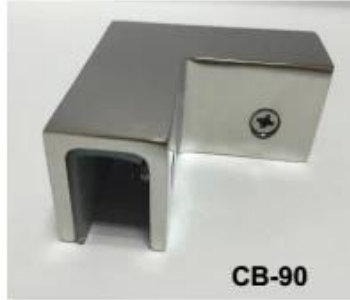

Pince de garde-corps en verre de type carré en acier inoxydable de haute qualité à 90 degrés

Images du produit:

TechniqueDessin

Projetphoto:

Plus de pinces à verre:

BC-80x35

- Square 80x35mm clamps
- To hold **180°** glass panels
- For 8-12mm glass

CB-90

- Corner glass clamp
- To hold **90°** glass panels
- For 8-12mm glass

BC-60

- Round $\phi 60$ mm clamps
- To hold **180°** glass panels
- For 8-12mm glass

PV-90

- Corner glass clamp
- To hold **90°** glass panels
- For 12-15mm glass

CB-180

- **Glass to wall** clamps
- For 8-12mm glass

PV-135

- Corner glass clamp
- To hold **135°** glass panels
- For 8-12mm glass

Drawing	Picture	Ref.	A	B	C	D	E
		G108	55	55	30	11	0
		G108R	58	55	30	11	R25.4
		G101	51	41	25	11	0
		G101R	55	41	25	11	R21.5/R25.4
		G102	44	44	25	11	0
		G102R	48	44	25	11	R21.5/R25.4
		G103	50	40	22	8	0
		G104	50	40	26	12	0
		G105	54	45	28	14	0
		G107	63	45	28	14	0
		G103R	52	40	22	8	R21.5
		G104R	52	40	26	12	R21.5
		G105R	58	45	28	14	R21.5/R25.4
		G107R	66	45	28	14	R21.5/R25.4
		G106	50	40	25	12	0
		G106R	52	40	25	12	R21.5/R25.4