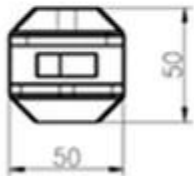

数量共页第页

深圳市朝福商贸有限公司 SHENZHEN LAUNCH CO., LTD.			表面处理
设计	裴佳辉	图号:SCM	材料
校对		名称:Spigot	未
工艺			线性公差
审核		版次	角度公差
批准		Y001	

Emballage & livraison

--Un pc dans un sac en plastique, puis dans une boîte. 20 pcs dans un carton.

--Option de livraison: par la mer (10-15 jours) /by avion (3-5 jours)