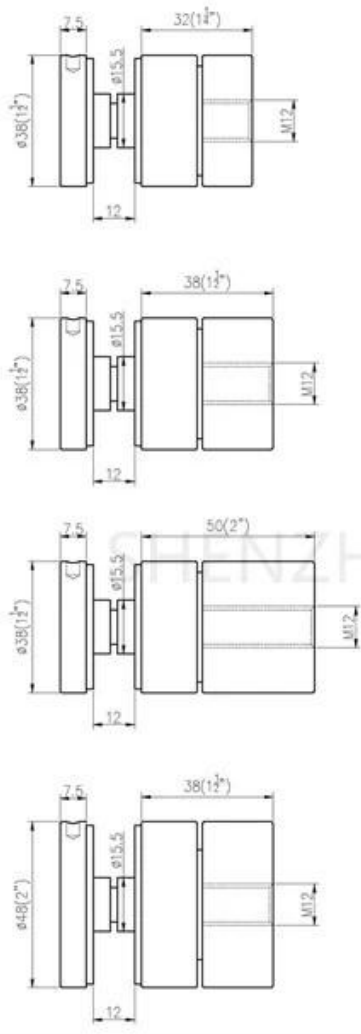

G
o
u
p
i
l
l
e
d
e
g
a
r
d
e
-
c
o
r
p
s
e
n
v
e
r
r
e
r
o
b
u
s
t
e
.
f
i
n
i
t
i
o
n
b
r
o
s
s
e
e
n
a
c
i
e
r
i
n
o
x
y
d
a
b
l
e
M
a
t
é
r
i
a
u
x
y
d
a
b
l
e
3
4
/
3
1
6
.
d
u
p
l
e
x
2
2
5

D
a
b
a
m
è
r
e
3
g
m
m
(
1
1
/
2
r
)
. 4
m
m
o
u
5
m
m
(
2
-
)
. c
a
p
u
c
h
o
n
i
m
m
. l
o
n
g
u
e
u
r
d
e
b
a
s
e
r
é
g
l
a
b
l
e
d
e
2
5
à
3
5
m
m

Autres modèles d'entretoises en verre comme ci-dessous-

SF-50T

SF-50A

SF-50

SF-38

SF-38Z

SF-30

Part No.	Material	Finish	Body	Bolt size
<ul style="list-style-type: none"> ▪ SF-30 ▪ SF-40 ▪ SF-50 ▪ SF-50A 	<ul style="list-style-type: none"> ▪ AISI 304 ▪ AISI 316 	<ul style="list-style-type: none"> ▪ Satin ▪ Mirror 	<ul style="list-style-type: none"> ▪ 30x10; 30x25mm ▪ 40x10; 40x30mm ▪ 50x12; 50x30mm ▪ 50x12; 50x50mm ▪ silicon rubber gasket included 	<ul style="list-style-type: none"> ▪ M10x120 bolt ▪ M10x72 wood screw ▪ M8x100 bolt ▪ M8 x72 wood screw

Part No.	Material	Finish	Body	Bolt size
<ul style="list-style-type: none"> ▪ SF-38Z 	<ul style="list-style-type: none"> ▪ AISI 304 ▪ AISI 316 	<ul style="list-style-type: none"> ▪ Satin ▪ Mirror 	<ul style="list-style-type: none"> ▪ hollow type ▪ 38x7.5;38x38mm ▪ silicon rubber gasket included 	<ul style="list-style-type: none"> ▪ M8x70 hexagonal screw

Part No.	Material	Finish	Body	Mounting plate size
<ul style="list-style-type: none"> ▪ SF-50T 	<ul style="list-style-type: none"> ▪ AISI 304 ▪ AISI 316 	<ul style="list-style-type: none"> ▪ Satin ▪ Mirror 	<ul style="list-style-type: none"> ▪ 50x10;50x30mm ▪ silicon rubber gasket included 	<ul style="list-style-type: none"> ▪ 200x100x10mm