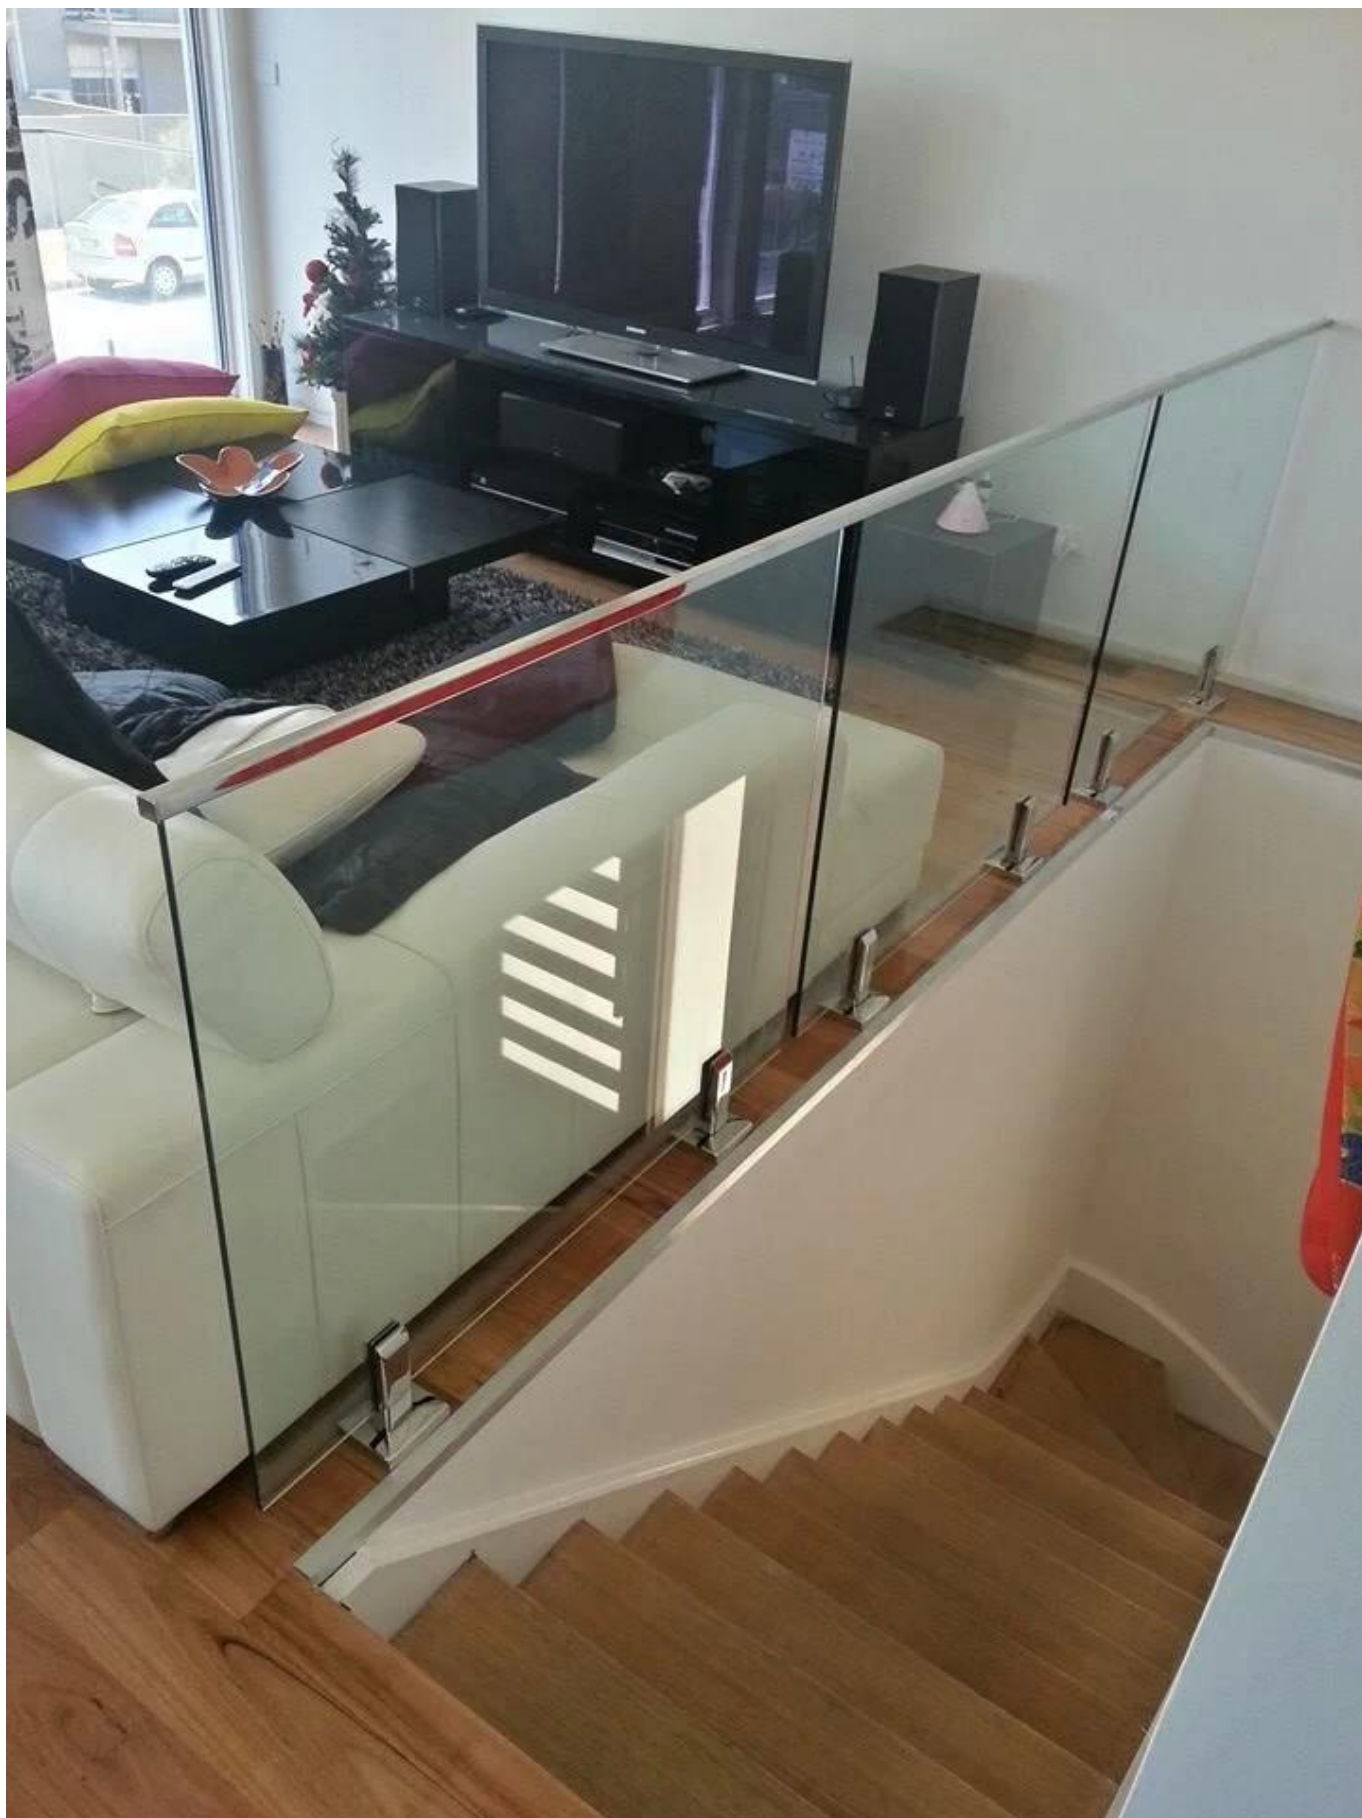

stainless steel mini top rail

- for 12mm glass
- Mirror or satin for option
- 5.8 meter per length
- all fittings available
- round dia25.4mm,
- square 25\*21mm,
- groove 14-14mm, 5.8 meter per length
- fittings: 180 degree connector, 90 degree connector, wall to rail connector, end cap