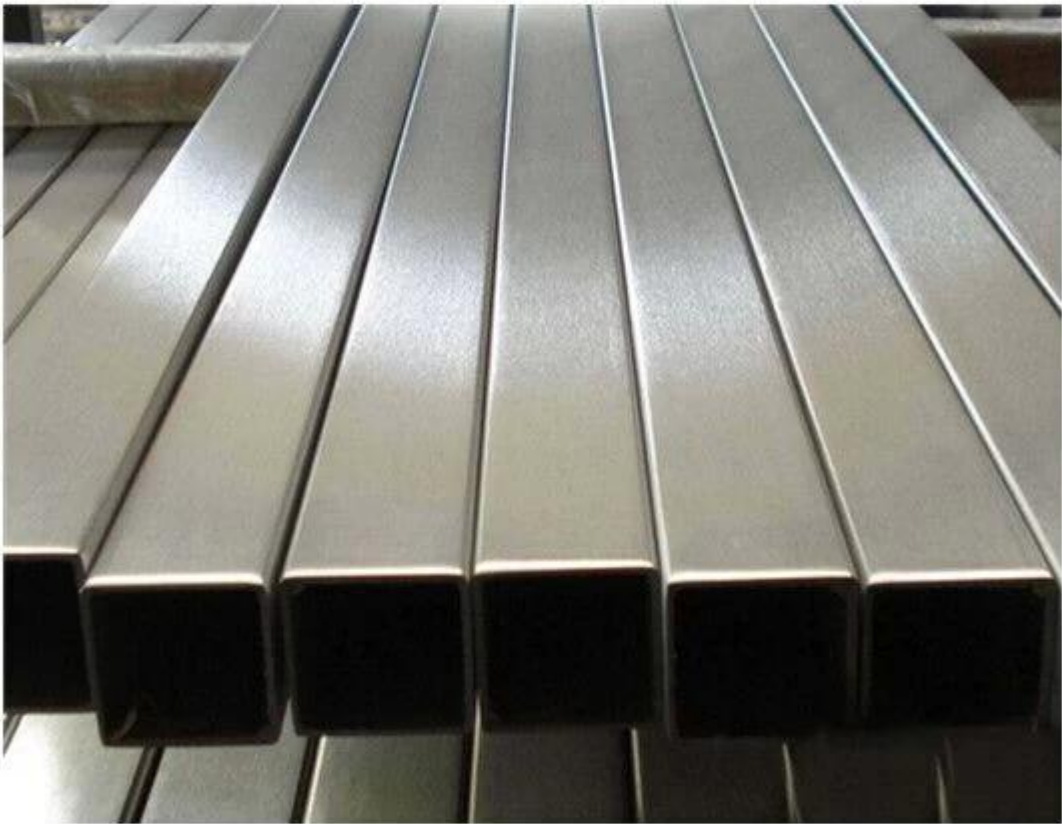

stainless steel mini top rail

- for 12mm glass
- Mirror or satin for option
- 5.8 meter per length
- all fittings available
- round dia25.4mm,
- square 25\*21mm,
- groove 14-14mm, 5.8 meter per length
- fittings: 180 degree connector, 90 degree connector, wall to rail connector, end cap