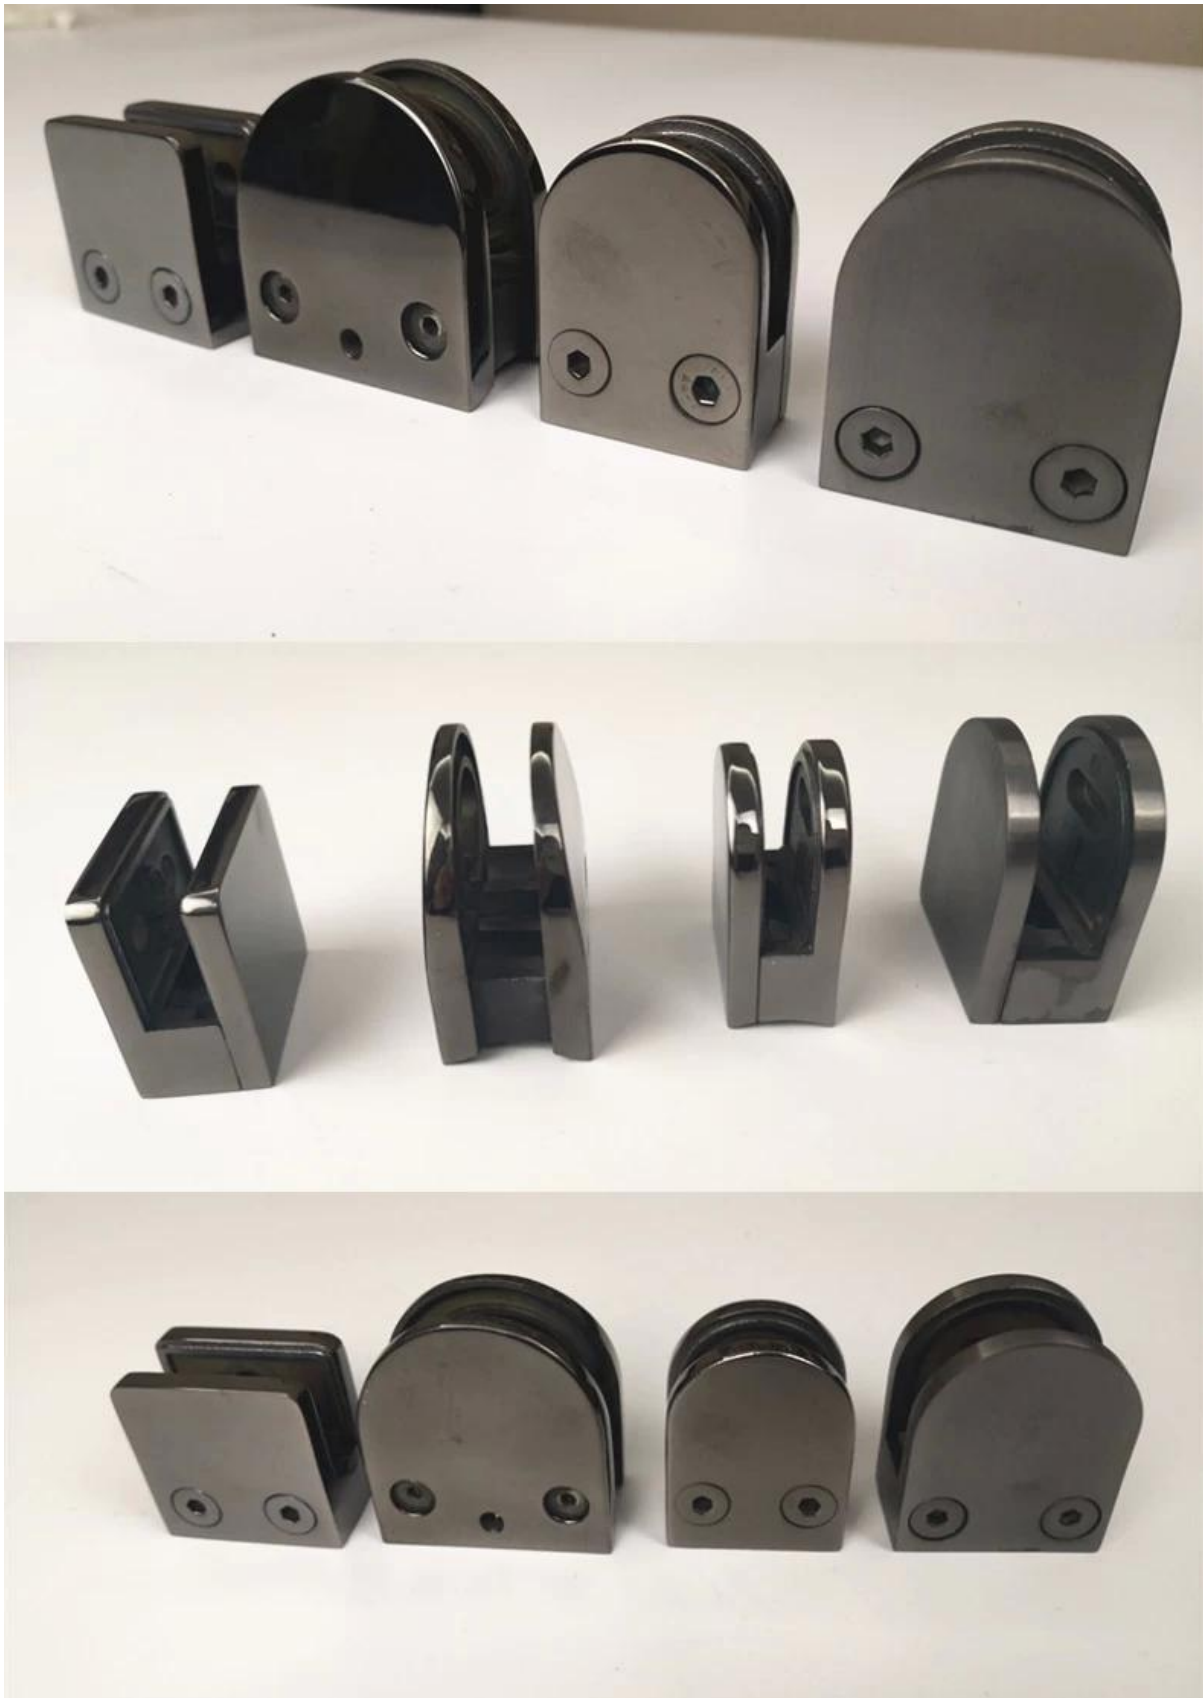

Matt black stainless steel clamp use for glass railing fence

Quick details:

Item name: glass clamp

Model No: G105

Material: stainless steel

Size: 55*45*28mm

Use for square post and glass

Glass clamp picture

KEBIL 科比奥®

Square kind picture:

Surface satin finish:

Other glass clamp:

For more details please feel free to contact me:

Clarie Fan: sales05@launch-china.cn