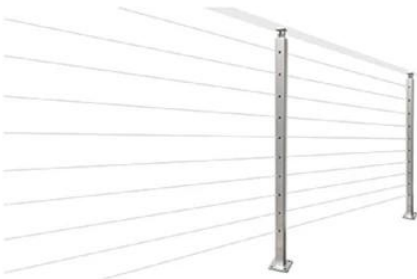

rampe d'escalier poteau de balustrade en acier inoxydable

Cable railing post- square

Post size	Square 40*40 / 50*50mm
Post height	850mm to 1100mm
Post kits	Railing post with predrilled holes , post base and cover , top handrail bracket adjustable
Cables	3mm-5mm
Top handrail	Rectangular 50*25mm
Material & finish	Stainless steel 316 Satin / mirror

Top mount

Fascia mount

Cable railing post- round

Post size	Φ 42.4mm / φ50.8mm
Post height	850mm to 1100mm
Post kits	Railing post with predrilled holes , post base and cover , top handrail bracket adjustable
Cables	3mm-5mm
Top handrail	Φ 42.4mm / φ50.8mm
Material & finish	Stainless steel 316 Satin / mirror

Top mount

Fascia mount