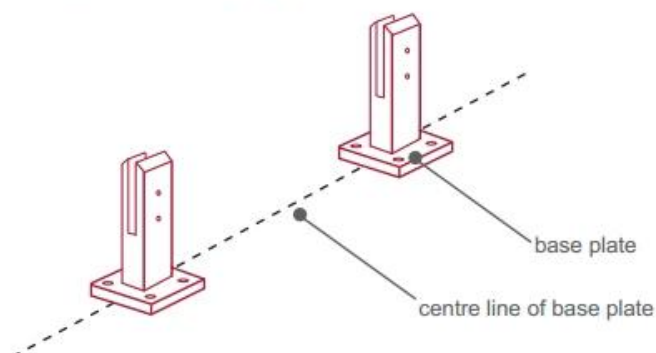

Γυάλινο φράχτη φραγμάτων πισίνας Αποσπάσματα

1) 12mm Frameless Glass Post Spigot για το γυάλινο ράλι τεχνικό σχέδιο

2) Εικόνες από γυαλί Postless Spigot χωρίς πλαίσιο

RBM

SBM

3) Οδηγός εγκατάστασης οπίσθιου περιβλήματος γυάλινης πισίνας

fixing method: base plate spigots

Mark out the centre line of proposed glass fence with a chalk line. Determine clamp location based on a sheet size (recommendation on pages 1 & 2). Use base plate as a template to mark out the hole positions and drill holes to suit.

Note: Do not exceed 100mm gaps between glass panels. Optimum gap is 40mm to 60mm

Now the base plated spigots can be fitted to the floor and plumbed via shims (not supplied) under the base plates. Be sure to tighten firmly as the smallest of movement at the base plate will result in noticeable movement at the bottom of the glass fence.

Tip: By setting the two outer spigots of your total span, a string line can be run in the 'throat' of the spigots, giving correct height for all spigots in between

Note: Do not exceed 100mm gap from the fixing surface to the bottom of the glass