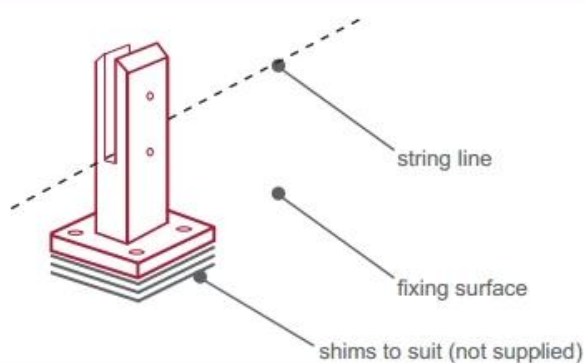

Γυάλινο φράχτη φραγμάτων πισίνας Αποσπάσματα

1) 12mm Frameless Glass Post Spigot για το γυάλινο ράλι τεχνικό σχέδιο

2) Εικόνες από γυαλί Postless Spigot χωρίς πλαίσιο

RBM

SBM

3) Οδηγός εγκατάστασης οπίσθιου περιβλήματος γυάλινης πισίνας

fixing method: base plate spigots

Mark out the centre line of proposed glass fence with a chalk line. Determine clamp location based on a sheet size (recommendation on pages 1 & 2). Use base plate as a template to mark out the hole positions and drill holes to suit.

Note: Do not exceed 100mm gaps between glass panels. Optimum gap is 40mm to 60mm

Now the base plated spigots can be fitted to the floor and plumbed via shims (not supplied) under the base plates. Be sure to tighten firmly as the smallest of movement at the base plate will result in noticeable movement at the bottom of the glass fence.

Tip: By setting the two outer spigots of your total span, a string line can be run in the 'throat' of the spigots, giving correct height for all spigots in between

Note: Do not exceed 100mm gap from the fixing surface to the bottom of the glass