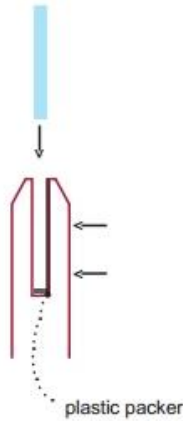

Ασύρματη θήκη από γυαλί για συσκευασία ασφαλείας

1. Ένα κομμάτι σε μια τσάντα φούσκα, στη συνέχεια σε ένα λευκό κιβώτιο.
  12 τεμάχια σε κουτί από χαρτόνι 365x330x230mm.
2. Συσκευασία ως απαίτηση πελατών.