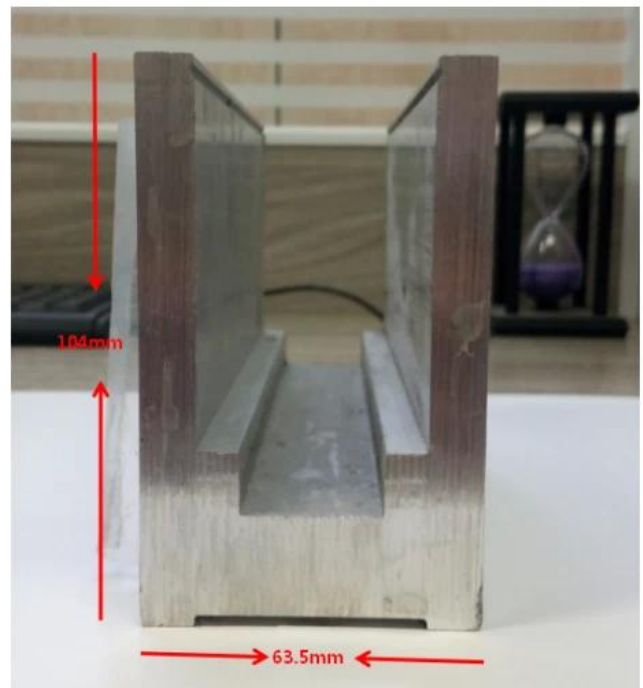

Waterproof tape 2 meters

Aluminum plastic fittings 3 sets

Expansion screws 3 pieces

LCH-D02

12 mm to 13.14 mm tempered glass

1 m aluminium groove contains the following accessories (excluding glass)

Aluminum trough 1 m

Small profile: for glass thickness 10-12.76mm

Big profile: for glass thickness 20-30mm

SLOT TUBE HANDRAIL:

Συχνές ερωτήσεις

1. Are you factory?

Yes, we are factory.

2. Do you offer free samples?

Yes, we offer free samples, but customers need to pay express charges.