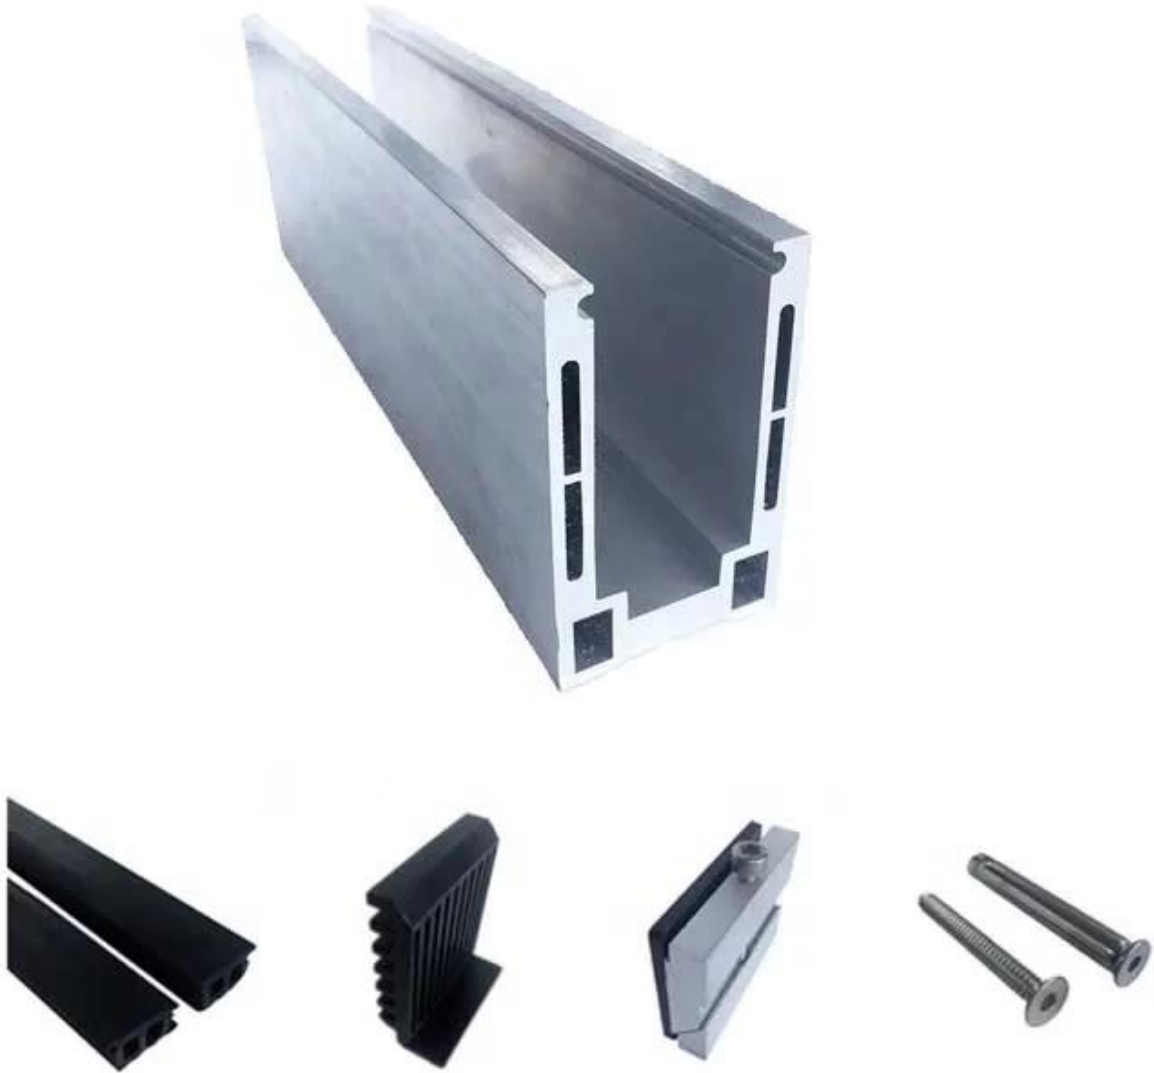

Aluminium Security Balustrades Aluminum Metal Frameless Profile U Channel Clamp Glass Railing

Aluminum Glass Railing specifications:

RAILING PART - BASEMENT	ΥΛΙΚΟ	DIMENSION(MM)	SURFACE FINISHED	SUITED GLASS THICKNESS (MM)
U Channel / U Profile	Aluminum Alloy	102*62	Anodizing / Spray Paint	12-13.52
		102*67		8+1.52+8
		102*70.5		10+1.52+10
Inside System & Bolt	3 or 4 meters per length			
Cladding	SUS 304 / SUS 316	102	Brushed / Mirror	/
Καουτσούκ	Πλαστική ύλη	Διάφορος	Μαύρος	Όλα

Aluminum Base U Profile for Glass Railing in Black Color:

Διαθέσιμος Models:

LCH-A01/A02: without/with cladding for use with 20mm to 21.52mm glass

LCH-A01

20 mm to 21.52 mm tempered glass

1 m aluminium groove contains the following accessories (excluding glass)

Aluminum trough 1 m Waterproof tape 2 meters Aluminum plastic fittings 3 sets Expansion screws 3 pieces

LCH-A02

20 mm to 21.52 mm tempered glass

1 m aluminium groove contains the following accessories (excluding glass)

Aluminum trough 1 m Decorative cover 2 meters Aluminum plastic fittings 3 sets Expansion screws 3 pieces

LCH-B01/A02: without/with cladding for use with 16mm to 17.52mm glass

LCH-B01

16 mm to 17.52 mm tempered glass