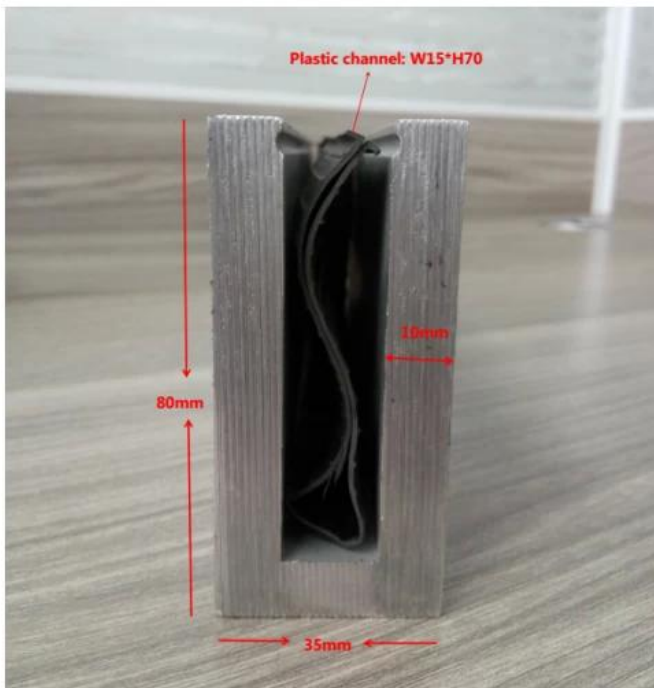

Waterproof tape 2 meters

Aluminum plastic fittings 3 sets

Expansion screws 3 pieces

LCH-D02

12 mm to 13.14 mm tempered glass

1 m aluminium groove contains the following accessories (excluding glass)

Aluminum trough 1 m

Decorative cover 2 meters

Aluminum plastic fittings 3 sets

Expansion screws 3 pieces

For both commercial and residential application
For both wholesale and retail (We are manufacturer)

MORE TYPES OF ALUMINIUM U CHANNEL FOR GLASS RAILING:

Small profile: for glass thickness 10-12.76mm

Big profile: for glass thickness 20-30mm

SLOT TUBE HANDRAIL:

Συχνές ερωτήσεις

1. Are you factory?

Yes, we are factory.

2. Do you offer free samples?

Yes, we offer free samples, but customers need to pay express charges.