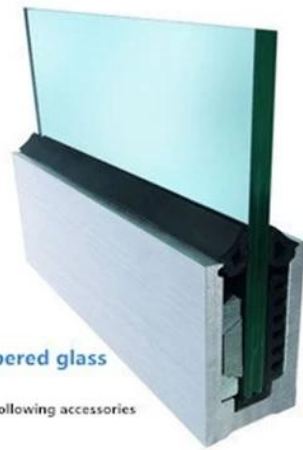

Aluminum Base U Profile for Glass Railing in Black Color:

Διαθέσιμος Models:

LCH-A01/A02: without/with cladding for use with 20mm to 21.52mm glass

LCH-A01

20 mm to 21.52 mm tempered glass

1 m aluminium groove contains the following accessories (excluding glass)

Aluminum trough 1 m Waterproof tape 2 meters Aluminum plastic fittings 3 sets Expansion screws 3 pieces

LCH-A02

20 mm to 21.52 mm tempered glass

1 m aluminium groove contains the following accessories (excluding glass)

Aluminum trough 1 m Decorative cover 2 meters Aluminum plastic fittings 3 sets Expansion screws 3 pieces

LCH-B01/A02: without/with cladding for use with 16mm to 17.52mm glass

LCH-B01

16 mm to 17.52 mm tempered glass

1 m aluminium groove contains the following accessories (excluding glass)

LCH-B02

16 mm to 17.52 mm tempered glass

1 m aluminium groove contains the following accessories (excluding glass)

LCH-C01/A02: without/with cladding for use with 12mm to 13.14mm glass