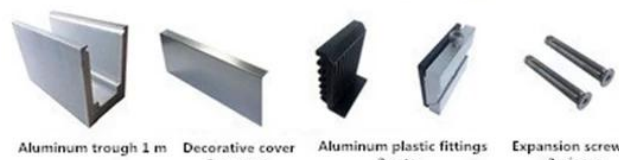

Aluminium Security Balustrades Aluminum Metal Frameless Profile U Channel Clamp Glass Railing

Aluminum Glass Railing specifications:

RAILING PART - BASEMENT	ΥΛΙΚΟ	DIMENSION(MM)	SURFACE FINISHED	SUITED GLASS THICKNESS (MM)
U Channel / U Profile	Aluminum Alloy	102*62	Anodizing / Spray Paint	12-13.52
		102*67		8+1.52+8
		102*70.5		10+1.52+10
Inside System & Bolt	3 or 4 meters per length			
Cladding	SUS 304 / SUS 316	102	Brushed / Mirror	/
Καουτσούκ	Πλαστική ύλη	Διάφορος	Μαύρος	Όλα

Aluminum Base U Profile for Glass Railing in Black Color:

Διαθέσιμος Models:

LCH-A01/A02: without/with cladding for use with 20mm to 21.52mm glass

LCH-A01

20 mm to 21.52 mm tempered glass

1 m aluminium groove contains the following accessories (excluding glass)

Aluminum trough 1 m Waterproof tape 2 meters Aluminum plastic fittings 3 sets Expansion screws 3 pieces

LCH-A02

20 mm to 21.52 mm tempered glass

1 m aluminium groove contains the following accessories (excluding glass)

Aluminum trough 1 m Decorative cover 2 meters Aluminum plastic fittings 3 sets Expansion screws 3 pieces

LCH-B01/A02: without/with cladding for use with 16mm to 17.52mm glass

LCH-B01

16 mm to 17.52 mm tempered glass