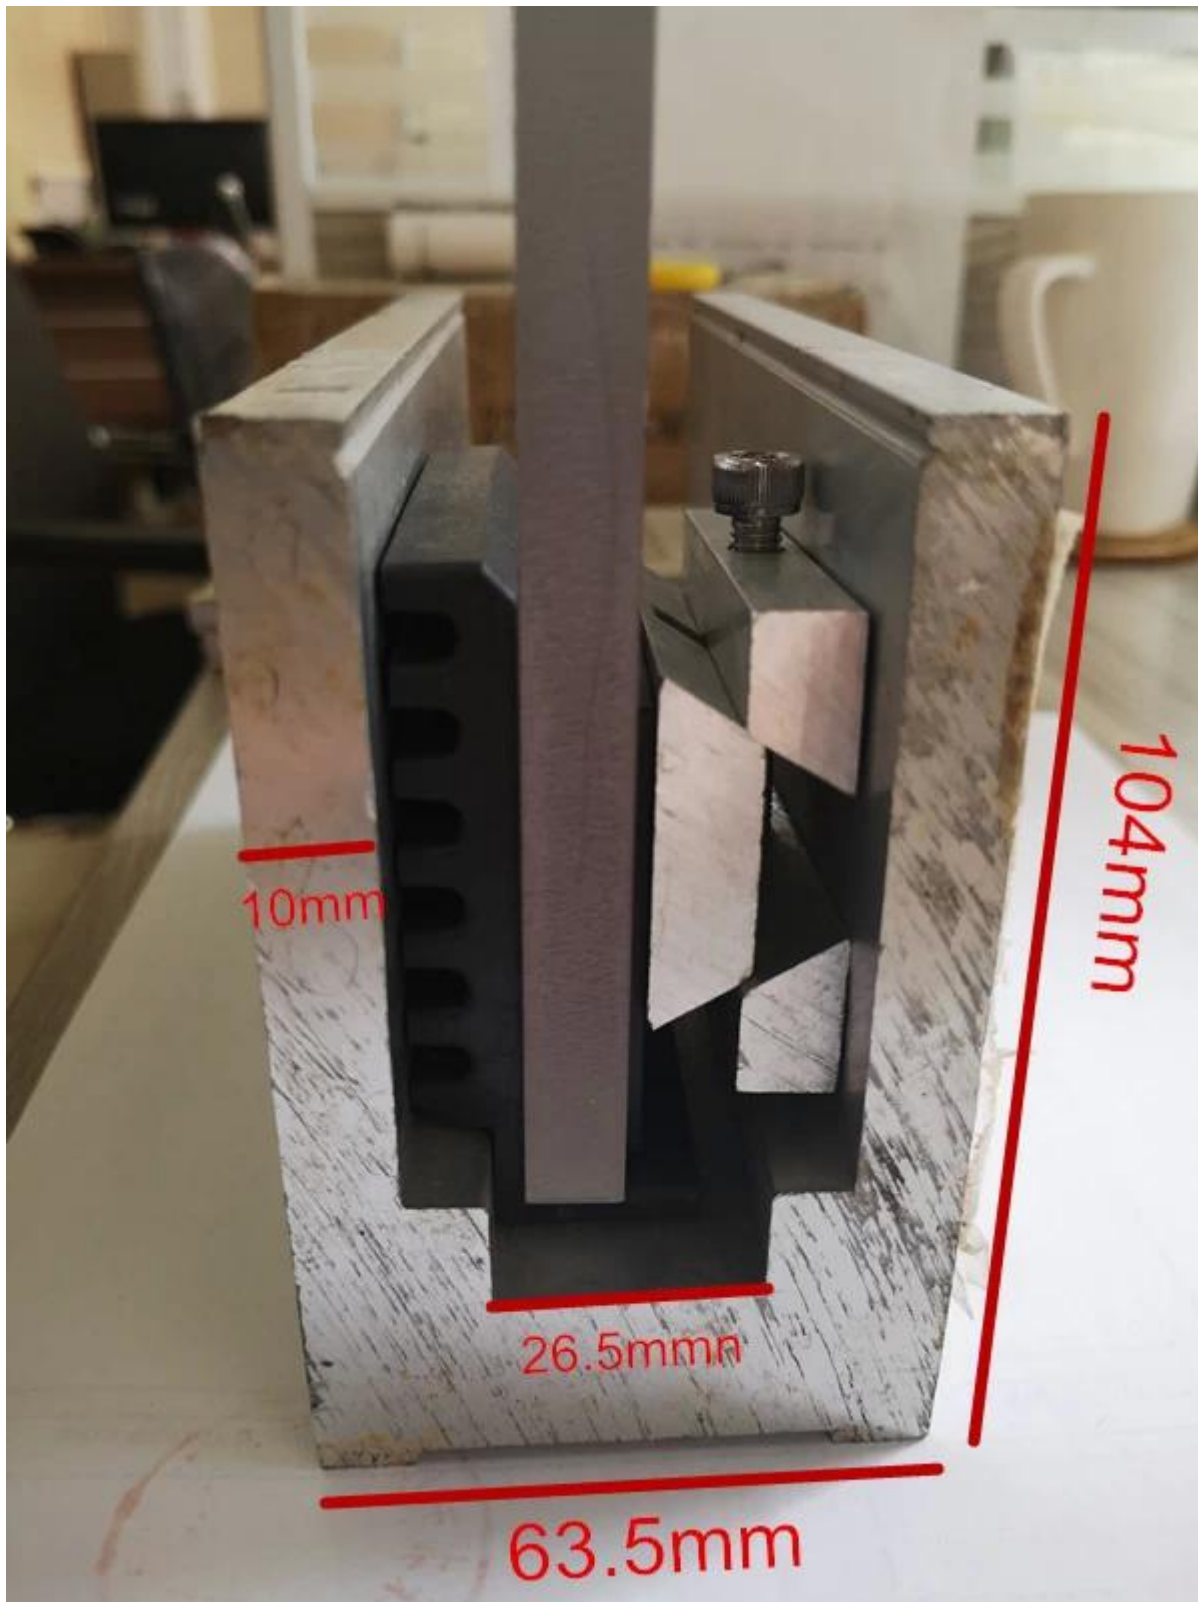

u channel: 25*80mm
rubber channel: 15*70mm

A set of U channel:
-aluminum channel
-rubber channel
-screws fixing into ground

bottom view

top view

side view

B. Γυάλινο κανάλι U για το γυαλί 10-16mm.

Γυάλινο κυκλιδωτό πακέτο ασφάλειας U-channel

180 degree joiner

90 degree joiner

wall-rail joiner

vertical adjustable joiner

horizontal adjustable joiner

end cap

**Dia25.4mm slotted handrail tube
14x14mm groove**

180 degree joiner