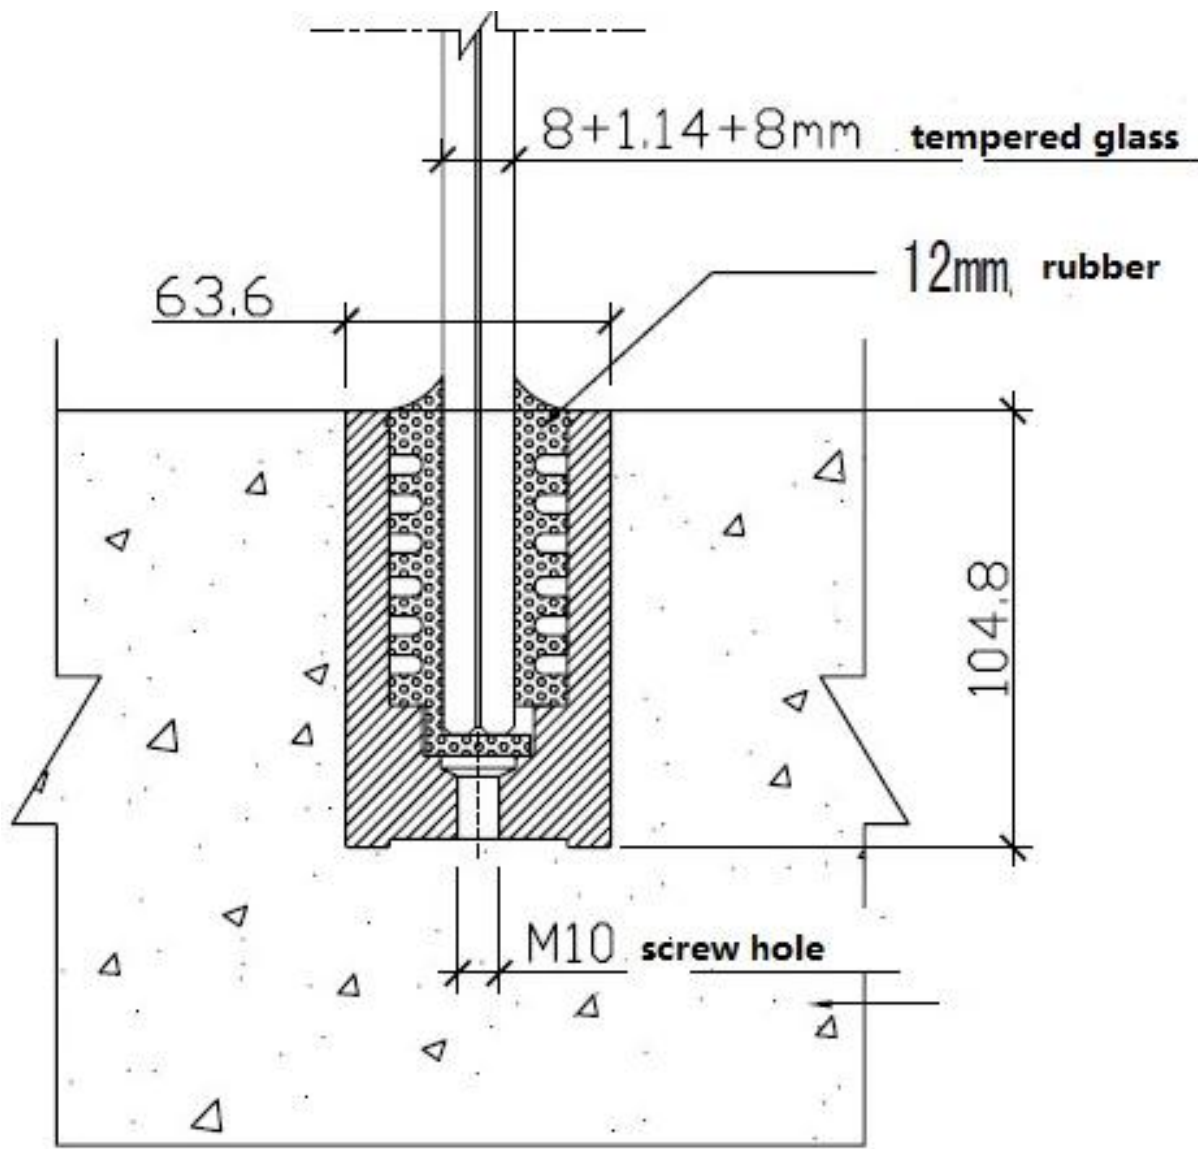

## Alumimun U channel for 12mm glass

u channel: 25\*80mm  
rubber channel: 15\*70mm

A set of U channel:  
-aluminum channel  
-rubber channel  
-screws fixing into ground

bottom view

top view

side view

Σχέδιο καναλιού αλουμινίου U: