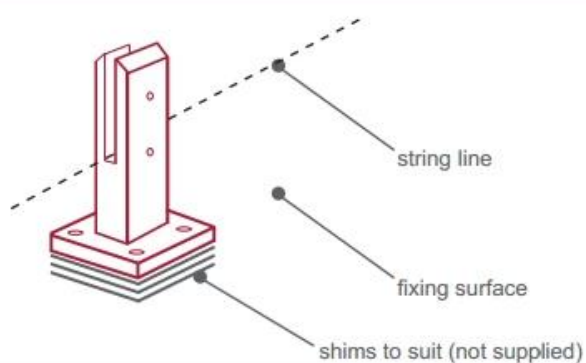

fixing method: base plate spigots

Mark out the centre line of proposed glass fence with a chalk line. Determine clamp location based on a sheet size (recommendation on pages 1 & 2). Use base plate as a template to mark out the hole positions and drill holes to suit.

Note: Do not exceed 100mm gaps between glass panels. Optimum gap is 40mm to 60mm

Now the base plated spigots can be fitted to the floor and plumbed via shims (not supplied) under the base plates. Be sure to tighten firmly as the smallest of movement at the base plate will result in noticeable movement at the bottom of the glass fence.

Tip: By setting the two outer spigots of your total span, a string line can be run in the 'throat' of the spigots, giving correct height for all spigots in between

Note: Do not exceed 100mm gap from the fixing surface to the bottom of the glass