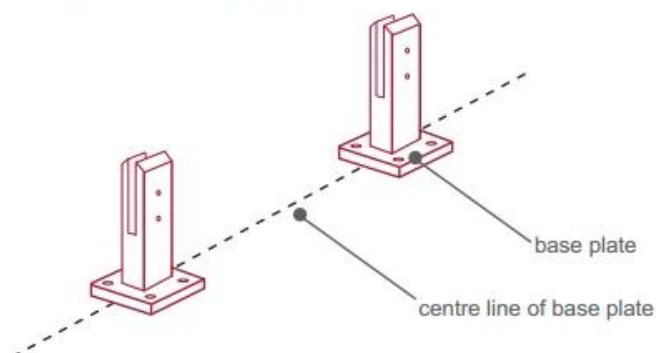

Σφιγκτήρας από ανοξείδωτο ατσάλι Αποσπάσματα

1) Τεχνικό σχέδιο σφιγκτήρα γυαλιού από ανοξείδωτο χάλυβα

2) Εικόνες από ανοξείδωτο χάλυβα

RBM

SBM

3) Ανοξείδωτος σφιγκτήρας γυάλινος σφιγκτήρας Οδηγός εγκατάστασης

fixing method: base plate spigots

Mark out the centre line of proposed glass fence with a chalk line. Determine clamp location based on a sheet size (recommendation on pages 1 & 2). Use base plate as a template to mark out the hole positions and drill holes to suit.

Note: Do not exceed 100mm gaps between glass panels. Optimum gap is 40mm to 60mm

Now the base plated spigots can be fitted to the floor and plumbed via shims (not supplied) under the base plates. Be sure to tighten firmly as the smallest of movement at the base plate will result in noticeable movement at the bottom of the glass fence.

Tip: By setting the two outer spigots of your total span, a string line can be run in the 'throat' of the spigots, giving correct height for all spigots in between

Note: Do not exceed 100mm gap from the fixing surface to the bottom of the glass