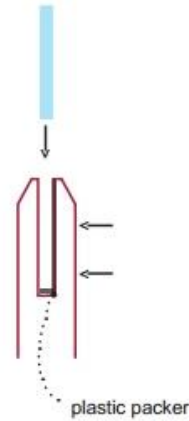

How adjustability works:

1. Place glass in spigot
2. Fix/ tension glass both sides with allen key

Ανοξείδωτος σφιγκτήρας γυάλινος σφιγκτήρας Συσκευασία ασφαλείας

1. Ένα κομμάτι σε μια τσάντα φούσκα, στη συνέχεια σε ένα λευκό κιβώτιο.
  12 τεμάχια σε κουτί από χαρτόνι 365x330x230mm.
2. Συσκευασία ως απαίτηση πελατών.